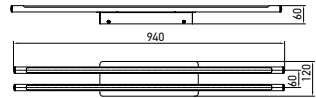

Voltage/Frequency: **AC:220-240V,50Hz**

Luminous Flux: **2700lm**

LED Type: **SMD**

CRI: **>80**

PF: **>0.8**

Beam Angle: **120°**

No. of LED: **180 pcs**

Material : **Stainless Steel+Metal+PMMA**

Unit GW : **2.24 Kg**

Life Span: **20,000 Hours**

Size : **940x120x60mm**