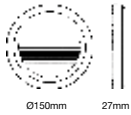

Sensor Compatible: **Yes**
Voltage/Frequency: **AC:100-240V,50/60Hz**
Luminous Flux: **60lm**
LED Type: **SMD**
CRI: **>80**
PF: **>0.5**

Beam Angle: **55°**
Body Type: **PC**
Color of Fixture: **White**
Shape: **Round**
Dimension: **150x27mm**