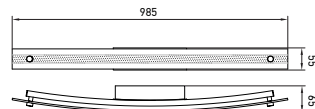

Voltage/Frequency: **AC:220-240V,50Hz**
Luminous Flux: **1350lm**
LED Type: **SMD**
CRI: **>80**
PF: **>0.8**
Beam Angle: **120°**

No. of LED: **90 pcs**
Material: **Stainless Steel+Metal+Glass**
Unit GW: **1.50 Kg**
Life Span: **20,000 Hours**
Size: **985x55x65mm**

Built In LED