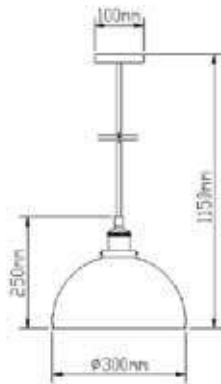

VT-7300

Transparent Glass-Metal Series

Box Qty.
8Pcs

SKU: 3737
EAN Code: 3800157611107
Material: Glass+Metal
Size: 300x250x1150mm