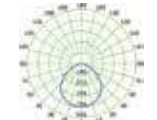

LUMINOUS INTENSITY DISTRIBUTION DIAGRAM