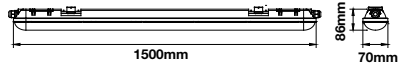

Waterproof Fittings

70W VT-170

EAN Code

676 - 4000K Day White
677 - 6400K White

3800157632966
3800157632973

120+ LUMENS PER WATT
SUPER EFFICIENT