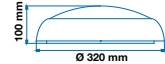

2D Bulkhead-Microwave Sensor

15w VT-8045

Box Qty.
10 Pcs

1342 - 4000K Day White

3800157623056

Microwave Sensor

Watts:	15w
Lumens:	1400lm
Voltage/Frequency:	AC:200-240V,50/60Hz
On/Off Time:	< 0.5s
Life Span:	30,000 Hours
Unit Size:	Ø320x100mm
IP Rating:	IP65
Body Type	PC

Detection Angle:	120° / 360°
Detection Distance:	3m, 5m, 8m, 10m (optional)
Detection Range:	Max D10Mx4M
Hold Time:	10S, 1min, 5min, 10min customized
Day light Sensor:	Yes, 0, 10%, 20%, 30% optional
Dimmable Function:	Yes, 0, 10%, 20%, 30% optional
Detection Motion Speed:	0.5-3m/s

2D Bulkhead-Microwave Sensor

15w VT-8079

Box Qty.
10 Pcs

1448 - 4000K Day White

3800157632751

Microwave Sensor

Watts:	15w
Lumens:	1450lm
Voltage/Frequency:	AC:200-240V,50/60Hz
On/Off Time:	< 0.5s
Life Span:	30,000 Hours
Unit Size:	280x80mm
IP Rating:	IP65
Body Type	ABS+PC

Detection Angle:	360°(Ceiling)120°(Wall)
Detection Distance:	3M,5M,8M,10M optional
Detection Range:	Max D10Mx4M
Hold Time:	10S, 1min, 5min, 10min customized
Day light Sensor:	10Lux, 30Lux, 50Lux optional
Dimmable Function:	N/A
Detection Motion Speed:	0.5-3m/s