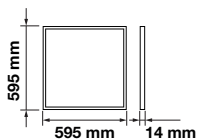

Emergency Pack:	Available
Voltage/Frequency:	AC:220-240V,50/60Hz
Luminous Flux:	3600lm

LED Type:	SMD
CRI:	>80
PF:	>0.9

Beam Angle:	120°
Body Type:	Aluminium+PMMA+PP
Shape:	Square
Dimension:	595x595x14mm