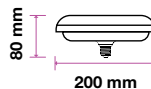

Live . Light . Life

www.vtacexports.com | www.v-tac.eu

V-TAC®

INNOVATIVE LED LIGHTING

E27-Big Bulb & UFO

24W VT-224

EAN Code

216 - 3000K Warm White 3800157631815
217 - 4000K Day White 3800157631822
218 - 6400K White 3800157631839