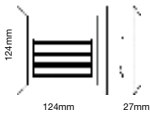

Sensor Compatible: Yes
Voltage/Frequency: AC:100-240V,50/60Hz
Luminous Flux: 60lm
LED Type: SMD
CRI: >80
PF: >0.5

Beam Angle: 55°
Body Type: PC
Color of Fixture: White
Shape: Square
Dimension: 124x124x27mm