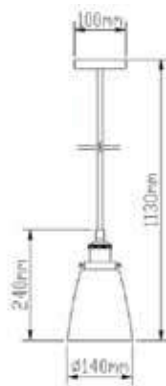

Box Qty.
12Pcs

SKU: 3736
EAN Code: 3800157611091
Material: Glass+Metal
Size: 140x240x1130mm