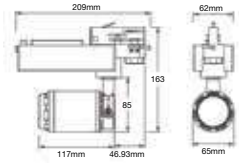

Tracklights-Black-White Body

10W VT-4512

1332 - 3000K Warm White 3800157620604
1333 - 4000K Day White 3800157620611
1334 - 6000K White 3800157620628

Box Qty.
40 Pcs

5 **YEAR WARRANTY**

Sensor Compatible:	Yes	PF:	>0.9
Voltage/Frequency:	AC:220-264V,50/60Hz	Beam Angle:	24°
Luminous Flux:	800lm	Color of Fixture:	Black+White
LED Type:	COB	Body Type:	Aluminium
CRI:	>80	Life span:	30,000 Hours
		Dimension:	209x65x163mm

Tracklights-Black-White Body

25W VT-4528

1335 - 3000K Warm White 3800157620635
1336 - 4000K Day White 3800157620642
1337 - 6000K White 3800157620659

Box Qty.
20 Pcs

5 **YEAR WARRANTY**

Sensor Compatible:	Yes	PF:	>0.9
Voltage/Frequency:	AC:220-240V,50/60Hz	Beam Angle:	24°
Luminous Flux:	2100lm	Color of Fixture:	Black+White
LED Type:	COB	Body Type:	Aluminium
CRI:	>80	Life span:	30,000 Hours
		Dimension:	209x85x187mm