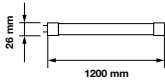

T8 Seafood Tube-120cm

18w

VT-1228-S

Box Qty.
25 Pcs

SKU-6325

3800157619349

EQ. Watts: 36w
Voltage/Frequency: AC:180-240V,50/60Hz
Luminous Flux: 1530lm
LED Type: SMD
CRI: >95

PF: >0.9
Beam Angle: 160°
Body Type: Glass with PET
Holder: G13
Instant start: 0-100% in < 1s

On/Off: >15,000
Life span: 20,000 Hours
Gross weight: 320g
Dimension: 26x1200mm