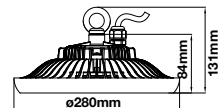

UFO-Highbay-120°

50w VT-9065-W

5609 - 3000K Warm White

5610 - 4000K Day White

5611 - 6400K White

3800157626507

3800157626514

3800157626521

Box Qty.
8 Pcs

120°
BEAM ANGLE

Sensor Compatible: Yes

Voltage/Frequency: AC:220-240V,50Hz

Luminous Flux: 4000lm

LED Type: SMD

CRI: >70

PF: >0.9

Beam Angle: 120°

Body Type: Die Cast Aluminium

IP Rating: IP44

Dimension: 220x114mm

UFO-Highbay-120°

100w VT-9115-W

5612 - 3000K Warm White

5613 - 4000K Day White

5614 - 6400K White

3800157626538

3800157626545

3800157626552

Box Qty.
2 Pcs

120°
BEAM ANGLE

Sensor Compatible: Yes

Voltage/Frequency: AC:220-240V,50Hz

Luminous Flux: 8000lm

LED Type: SMD

CRI: >70

PF: >0.9

Beam Angle: 120°

Body Type: Die Cast Aluminium

IP Rating: IP44

Dimension: 280x131mm