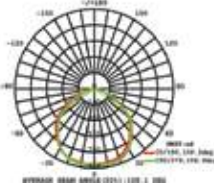

E Series-White Body

30w

VT-4031B

5952 - 3000K Warm White	3800157625456
5953 - 4000K Day White	3800157625463
5954 - 6500K White	3800157625470

Box Qty.
20 Pcs

IP65
RATING

Sensor Compatible:	Yes
Voltage/Frequency:	AC:220-240V,50Hz
Luminous Flux:	2550lm
CRl:	>70
PF:	>0.9
Beam Angle:	110°
Color of Fixture:	Black
Body Type:	Aluminium
IP Rating:	IP65
Dimension:	185x163x26mm