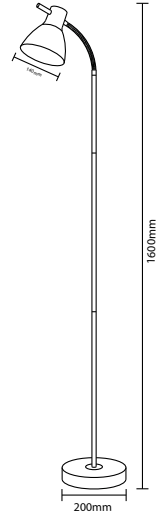

Floor Lamp-E27

VT-7600-SB

3703 3800157610766

Max. Watts: **60W**
Body Type: **Metal With Sand Finish**
Holder: **E27**
Color: **Sand Black+Satin Nickel**
Dimension: **140x200x1600mm**

Box Qty.
4 Pcs