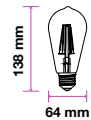

PF: **>0.5**
Beam Angle: **300°**
Base: **E27**
Body Type: **Glass**
Dimension: **64x138mm**