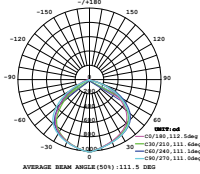

V-TAC®

INNOVATIVE LED LIGHTING

Live . Light . Life
www.vtacexports.com | www.v-tac.eu

LUMINOUS INTENSITY DISTRIBUTION DIAGRAM