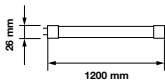

T8 Plant Tube-120cm

18w

VT-1228-P

Box Qty.
25 Pcs

SKU-6326

3800157619356

EQ. Watts: 36w
Voltage/Frequency: AC:180-240V,50Hz
Luminous Flux: 860lm
LED Type: SMD
CRI: >95

PF: >0.9
Beam Angle: 160°
Body Type: Glass with PET
Holder: G13
Instant start: 0-100% in < 1s

On/Off: >15,000
Life span: 20,000 Hours
Gross weight: 320g
Dimension: 26x1200mm