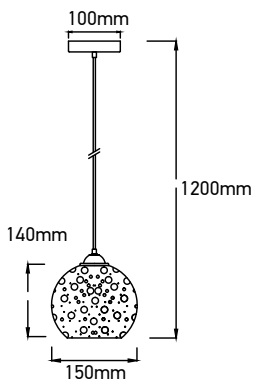

VT-7015

3D Glass-Black Canopy

Box Qty.
10Pcs

SKU: 3830

EAN Code: 3800157616652

Material: Glass

Size: 150x140x1200mm