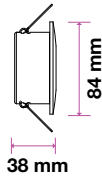

Fitting-Square-GU10

Box Qty.
100 Pcs

Model No: VT-787SQ-WH
SKU Code: 3615
Base: GU10
Material: Zinc Alloy+Ferrum
Shape: Square
Color of Fixture: White
Dimension: 84x84x38mm
Cutting Size: 75mm
EAN Code: 3800157607445