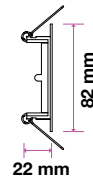

Fitting-Square-GU10

Box Qty.
100 Pcs

Model No: VT-7227SQ-SS
SKU Code: 3474
Base: GU10
Material: Ferrum
Shape: Square
Color of Fixture: Stainless Steel
Dimension: 82x82x22mm
Cutting Size: 74x74mm
EAN Code: 3800157605939