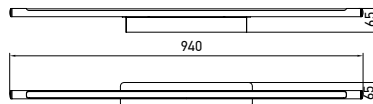

Voltage/Frequency: AC:220-240V,50Hz

No. of LED: 90 pcs

Luminous Flux: 1350lm

Material: Stainless Steel+Metal+PMMA

LED Type: SMD

Unit GW: 1.28 Kg

CRI: >80

Life Span: 20,000 Hours

PF: >0.8

Size: 940x65x65mm

Beam Angle: 120°

Built In