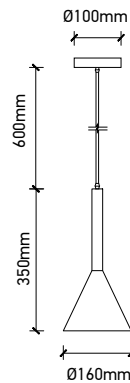

VT-7162-WH

Aluminum Pendant-White

Box Qty.
20Pcs

SKU: 3868
EAN Code: 3800157620789
Material: Aluminium
Size: Ø160x350x600mm