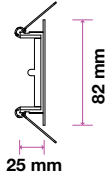

Fitting-Square-GU10

Box Qty.
100 Pcs

Model No: VT-779-CH-SQ
SKU Code: 3592
Base: GU10
Material: Zinc Alloy
Shape: Square
Color of Fixture: Chrome
Dimension: 82x82x25mm
Cutting Size: 74mm
EAN Code: 3800157607216

new!