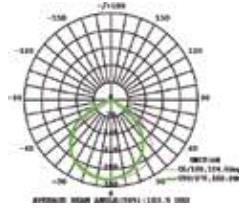

I Series-Black Body

10w

VT-4611B

5876 - 4500K Day White
5877 - 6000K White

3800157615983
3800157615990

Box Qty.
50 Pcs

Sensor Compatible:	Yes
Voltage/Frequency:	AC:200-240V,50Hz
Luminous Flux:	850lm
CRI:	>70
PF:	>0.9
Beam Angle:	110°
Color of Fixture:	Black
Body Type:	Aluminium
IP Rating:	IP65
Dimension:	122x105x30mm