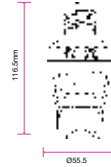

Sensor Type:	Infrared	Ambient Light:	<3-2000LUX(adjustable)
Colour:	White	Body Type:	Plastic
Detection Range:	360°	IP Rating:	IP20
Voltage:	AC:110-240V,50/60Hz	Dimension:	55.5x116.5mm
Rated Load:	Max 60W	Time Delay:	Min. 10sec±3sec, Max. 5min±1min
Detection Distance:	Max. 6m(<24°C)