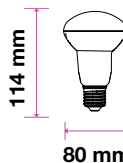

3800157627504

**800**  
Lumens**75w**  
EQ.Watts**E27**  
Base**R80**  
Type**>80**  
CRI**>0.5**  
PF

Voltage/Frequency	LED Type	Beam Angle	Body Type	Dimension	Life span	Box Qty.
AC:220-240V,50Hz	SMD	120°	Thermoplastic	Ø80x114mm	30,000 Hours	200