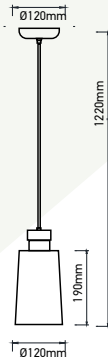

Pendant Light-Gold Lamp Shade

7W VT-7333-G Box Qty. 12Pcs

3934 - 3000K Warm White 3800157628952
3928 - 4000K Day White 3800157626569

Built In **LED**

Voltage/Frequency:	AC:220-240V,50Hz	No. of LED:	14 pcs
Luminous Flux:	400lm	Material :	Metal Finish
LED Type:	SMD	Unit GW :	1.4 Kg
CRI:	>80	Life Span:	30,000 Hours
PF:	>0.5	Size :	Ø120xH190mm
Beam Angle:	120°