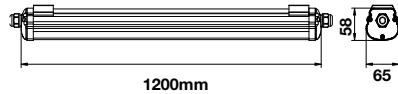

Voltage/Frequency: AC:220-240V,50Hz
Luminous Flux: 2880lm
CRI: >70
PF: >0.9

Beam Angle: 120°
Body Type: ABS+PC
IP Rating: IP65
LED Type: SMD

On/Off: >10,000
Life span: 20,000 Hours
Gross weight: 0.60 kg
Dimension: 1200x65x58mm