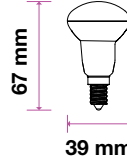

E14-LED Plastic Bulbs

3W VT-239

EAN Code

210 - 3000K Warm White 3800157631754
211 - 4000K Day White 3800157631761
212 - 6400K White 3800157631778