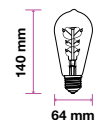

Amber Cover -Filament-ST64-E27

5W   **VT-2065**

7218 - 2200K Warm White   3800157617260

Box Qty.
100 Pcs

EQ. Watts:	30w	PF:	>0.5
Voltage/Frequency:	AC:220-240V,50Hz	Beam Angle:	300°
Luminous Flux:	300lm	Base:	E27
Commercial Type:	ST64	Body Type:	Glass
LED Type:	Filament	Dimension:	64x140mm
CRI:	>80