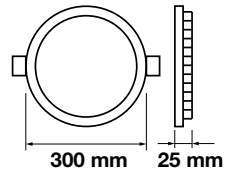

Cutting Size: $\varnothing$ 285mm

Emergency Pack: **Available**
Voltage/Frequency: **AC:85-265V,50/60Hz**
Luminous Flux: **2000lm**

LED Type: **SMD**
CRI: **>80**
PF: **>0.5**

Beam Angle: **120°**
Body Type: **Aluminium+Chrome**
Shape: **Round**
Dimension: **$\varnothing$ 300x25mm**