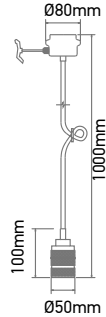

VT-7999-G3
Metal Holder-Adjustable

Box Qty.
60Pcs

Color: Gold Aluminum
SKU: 3812
EAN Code: 3800157612432
Material: Aluminium
Size: 50x100mm