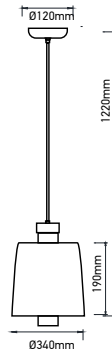

Pendant Light-White Lamp Shade

7W

VT-7666-WH

Box Qty.
4Pcs

3939 - 3000K Warm White
3933 - 4000K Day White

3800157629003
3800157626613

Built In **LED**

Voltage/Frequency: AC:220-240V,50Hz
Luminous Flux: 400lm
LED Type: SMD
CRI: >80
PF: >0.5
Beam Angle: 120°

No. of LED: 14 pcs
Material: Metal Finish
Unit GW: 2.4 Kg
Life Span: 30,000 Hours
Size: Ø340xH190mm