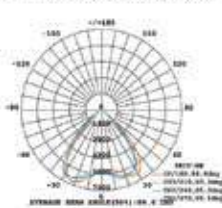

UFO-High Lumen-Meanwell Driver

100w VT-9120

5550 - 4500K Day White

3800157619714

Box Qty.
1 Pcs

5 V-TAC® PRO
YEAR WARRANTY

Sensor Compatible:	Yes	PF:	> 0.9
Voltage/Frequency:	AC:220-240V,50Hz	Beam Angle:	120°
Luminous Flux:	12000lm	Body Type:	Die Cast Aluminium
LED Type:	SMD	IP Rating:	IP65
CRI:	>70	Dimension:	Ø280x162mm

UFO-High Lumen-Meanwell Driver

100w VT-9107

5587 - 4000K Day White

3800157622295

5588 - 6400K White

3800157622301

Box Qty.
4 Pcs

5 V-TAC® PRO
YEAR WARRANTY

Sensor Compatible:	Yes	PF:	> 0.9
Voltage/Frequency:	AC:100-240V,50/60Hz	Beam Angle:	90°
Luminous Flux:	13000lm	Body Type:	Die Cast Aluminium
LED Type:	SMD	IP Rating:	IP65
CRI:	>70	Dimension:	280x165mm