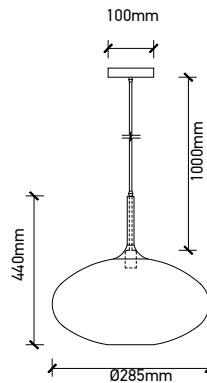

SKU: 3885  
EAN Code: 3800157621038  
Material: Glass+Metal  
Size: 285x440x1000mm

**VT-7281-AG**  
Modern-Amber Glass Pendant

Box Qty.  
**4Pcs**

SKU: 3886  
EAN Code: 3800157621045  
Material: Glass+Metal  
Size: 285x440x1000mm