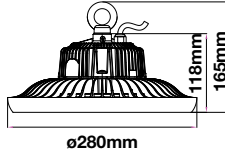

V-TAC®

INNOVATIVE LED LIGHTING

Live . Light . Life
www.vtacexports.com | www.v-tac.eu

UFO Series

100W VT-9-101 EAN Code

562 - 4000K Day White 3800157632874
563 - 6400K White 3800157632881

12000
Lumens

>80
CRI

>0.9
PF

MW
MEAN WELL

IP65
RATING

Optional

Daylight Sensor
SKU - 1369

1-10V
DIMMABLE

Voltage/Frequency	LED Type	Beam Angle	Body Type	Dimension	Life span	Box Qty.
AC:220-240V,50Hz	SMD	120°	Die cast Aluminum	Ø280x165mm	30,000 Hours	4