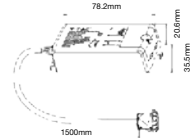

Infrared-Door Detection Max 200W(LED)

VT-8026

SKU-5085

3800157608053

Box Qty.
100 Pcs

On/Off via the opening
and closing of the door

Sensor Type: **Infrared**

Body Type: **Plastic**

Colour: **White**

IP Rating: **IP20**

Detection Range: **30°**

Dimension: **35.5x78.2x18.7mm**

Voltage: **AC:110-240V,50/60Hz**

Rated Load: **Max 200W(LED)**

Detection Distance: **5cm/6cm(<24°C)**

Microwave Sensor-IP65 Max 200W(LED)

VT-8036-W

SKU-5571

3800157620246

Box Qty.
100 Pcs

IP65
RATING

Sensor Type: **Microwave**

Ambient Light: **<25-2000LUX**

Colour: **White**

Body Type: **Plastic**

Detection Range: **180°**

IP Rating: **IP65**

Voltage: **AC:220-240V,50/60Hz**

Dimension: **115x35x25mm**

Rated Load: **Max 200W(LED)**

Time Delay: **Min. 10sec±3sec, Max. 15min±2min**

Detection Distance: **5m/10m**