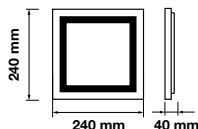

Emergency Pack:	Available	PF:	>0.9
Voltage/Frequency:	AC:85-265V,50/60Hz	Beam Angle:	120°
Luminous Flux:	2200lm	Body Type:	Aluminium
LED Type:	SMD	Shape:	Square
CRI:	>80	Dimension:	240x240x40mm