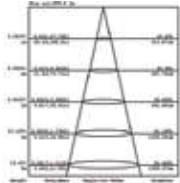

Slimline-Black Body 200W VT-200-B

EAN Code
3800157629157
3800157629164

418 - 4000K Day White
419 - 6400K White

LUMINOUS INTENSITY DISTRIBUTION DIAGRAM

- **16000** Lumens
- **SMD** LED Type
- **>80** CRI
- **>0.9** PF
- **AC:220-240V,50Hz** Voltage/Frequency

Beam Angle	Body Type	Dimension	Life span	Box Qty.
100°	Die casting Aluminium	439x346x56mm	30,000 Hours	2

Slimline-Black Body 300W VT-300-B

EAN Code
3800157629225
3800157629232

422 - 4000K Day White
423 - 6400K White

- **24000** Lumens
- **SMD** LED Type
- **>80** CRI
- **>0.9** PF
- **AC:220-240V,50Hz** Voltage/Frequency

Beam Angle	Body Type	Dimension	Life span	Box Qty.
100°	Die casting Aluminium	529x415x55mm	30,000 Hours	2