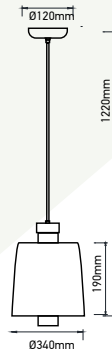

Pendant Light-Gold Lamp Shade

7W

VT-7666-G

Box Qty.
4Pcs

3938 - 3000K Warm White
3932 - 4000K Day White

3800157628990
3800157626606

Built In **LED**

Voltage/Frequency: AC:220-240V,50Hz
Luminous Flux: 400lm
LED Type: SMD
CRI: >80
PF: >0.5
Beam Angle: 120°

No. of LED: 14 pcs
Material: Metal Finish
Unit GW: 2.4 Kg
Life Span: 30,000 Hours
Size: Ø340xH190mm