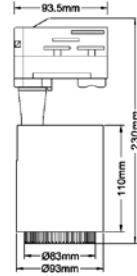

Sensor Compatible:	Yes	PF:	>0.9
Voltage/Frequency:	AC:220-240V,50/60Hz	Beam Angle:	20° ~ 60° (Adjustable)
Luminous Flux:	1450lm	Color of Fixture:	White
LED Type:	COB	Body Type:	Aluminium
CRI:	>95	Life span:	30,000 Hours
		Dimension:	Ø93x93.5x203mm