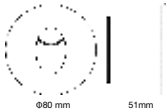

Sensor Compatible: **Yes**
Voltage/Frequency: **AC:100-240V,50/60Hz**
Luminous Flux: **120lm**
LED Type: **COB**
CRI: **>80**
PF: **>0.5**

Beam Angle: **15°**
Body Type: **Aluminium**
Color of Fixture: **White**
Shape: **Round**
Dimension: **Ø80x51mm**
Cutting Size: **Ø62mm**