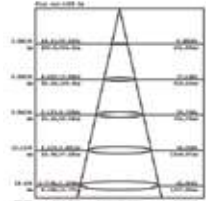

LUMINOUS INTENSITY DISTRIBUTION DIAGRAM