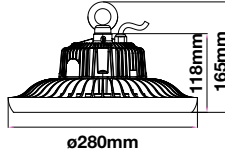

V-TAC®

INNOVATIVE LED LIGHTING

Live . Light . Life
www.vtacexports.com | www.v-tac.eu

UFO Series

100W VT-9-100 EAN Code

564 - 4000K Day White 3800157632898
565 - 6400K White 3800157632904

12000 Lumens |
>80 CRI |
>0.9 PF |
|
IP65 RATING

Optional

Daylight Sensor

SKU - 1369

Voltage/Frequency	LED Type	Beam Angle	Body Type	Dimension	Life span	Box Qty.
AC:220-240V,50Hz	SMD	90°	Die cast Aluminum	Ø280x165mm	30,000 Hours	4