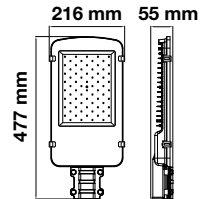

Sensor Compatible:	Yes	PF:	>0.95
Voltage/Frequency:	AC:100-240V,50Hz	Beam Angle:	100°
Luminous Flux:	6200lm	Body Type:	Die Cast Aluminium
LED Type:	SMD	IP Rating:	IP65
CRI:	>75	Dimension:	477x216x55mm