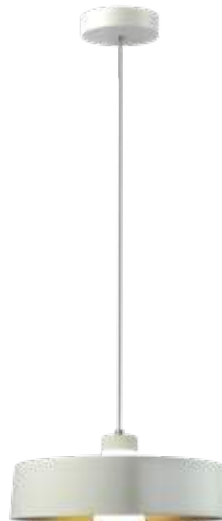

Pendant Light-White Lamp Shade

7W

VT-7666-WH

Box Qty.
4Pcs

3939 - 3000K Warm White
3933 - 4000K Day White

3800157629003
3800157626613

Built In **LED**

Voltage/Frequency: AC:220-240V,50Hz
Luminous Flux: 400lm
LED Type: SMD
CRI: >80
PF: >0.5
Beam Angle: 120°

No. of LED: 14 pcs
Material: Metal Finish
Unit GW: 2.4 Kg
Life Span: 30,000 Hours
Size: Ø340xH190mm