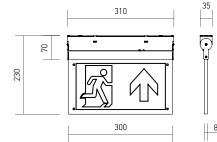

Lamp Type: 16 SMD LEDs
Lumens: 160lm
Input Voltage: AC:220-240V,50/60Hz
Protection Rating: IP20
Material: PC
Exit Lamp Type: Surface/Ceiling Mounted
Viewing Distance: 22 Meters From Both Sides

Emergency Operation Time: >3 Hours
Battery: Ni-Cd 4.8V,600mAh
Recharging Time: 24 Hours
Test Button: Green Light Indicator Test Button
Stickers: 4 Stickers
Legends: 4 Way Legend Available
Mode Of Operation: Maintained

new!