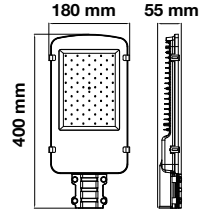

Streetlight-High Lumen
30w VT-15131ST

5473 - 6000K White

Box Qty.
1 Pcs

IP65
RATING

120 LUMENS PER WATT
SUPER EFFICIENT

Sensor Compatible:	Yes	PF:	>0.95
Voltage/Frequency:	AC:100-240V,50/60Hz	Beam Angle:	100°
Luminous Flux:	3720lm	Body Type:	Die Cast Aluminium
LED Type:	SMD	IP Rating:	IP65
CRI:	>75	Dimension:	400x180x55mm