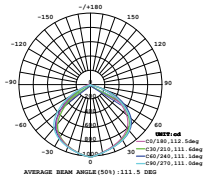

V-TAC®

INNOVATIVE LED LIGHTING

Live . Light . Life
www.vtacexports.com | www.v-tac.eu

LUMINOUS INTENSITY DISTRIBUTION DIAGRAM