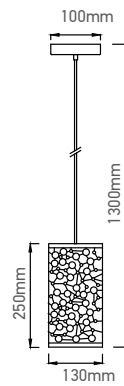

Box Qty.
10Pcs

SKU: 3824
EAN Code: 3800157616591
Material: Metal
Size: 130x250x1300mm