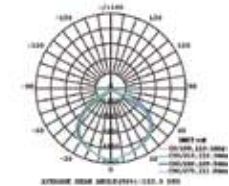

LUMINOUS INTENSITY DISTRIBUTION DIAGRAM