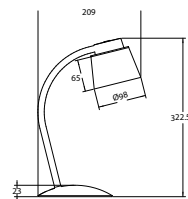

Voltage/Frequency:	AC:100-240V,50/60Hz	Beam Angle:	90°
Luminous Flux:	360lm	Color:	Black
CRI:	>80	Body Type:	ABS+Metal
PF:	>0.45	Dimension:	210x136x32mm