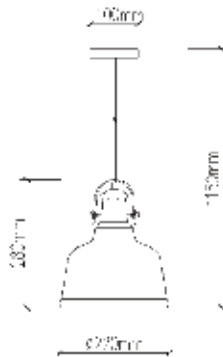

Box Qty.
8Pcs

SKU: 3726
EAN Code: 3800157610995
Material: Glass+Metal
Size: 220x280x1150mm

Box Qty.
8Pcs

SKU: 3727
EAN Code: 3800157611008
Material: Glass+Metal
Size: 220x280x1150mm