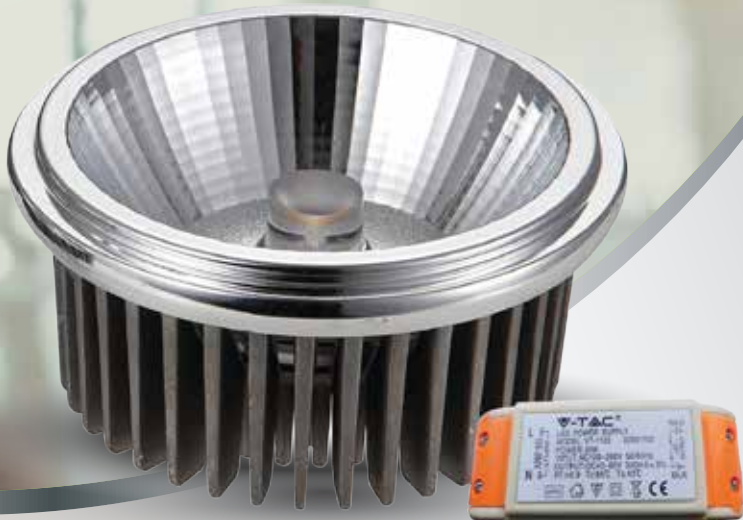

LED PAR Lamps & AR111

: V-TAC's LED PAR Lamps offer great quality of light and work as a perfect replacement for Standard Halogen PAR Lamps. Boasting energy efficiency and an impressive lamp life.

Product Features

- Eco friendly and Power Saving alternative for Standard Halogen Par Lamps with a longer life.
- Each lamp is a direct retrofit for a comparable Halogen Par Lamp e.g. AR111, PAR 30 & PAR 38
- Exceptional Heat Radiation Efficiency
- Premium Quality Power Driver
- Creates better Lighting effect than the old halogen bulb
- Dimmable & Non Dimmable options available

Applications

Widely used in Showrooms, Exhibition Stands, Stores, Offices and Reception areas, Hotels, Bars and Commercial Lighting