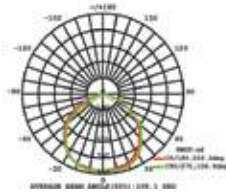

E Series-White Body

50w VT-4051B

- 5958 - 3000K Warm White 3800157625517
- 5959 - 4000K Day White 3800157625524
- 5960 - 6500K White 3800157625531

Box Qty.
10 Pcs

IP65
RATING

- Sensor Compatible: Yes
- Voltage/Frequency: AC:220-240V,50Hz
- Luminous Flux: 4250lm
- CRI: >70
- PF: >0.9
- Beam Angle: 110°
- Color of Fixture: Black
- Body Type: Aluminium
- IP Rating: IP65
- Dimension: 245x192x28mm