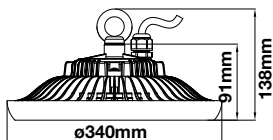

UFO Series

150W VT-9-149 EAN Code

550 - 4000K Day White 3800157632751
551 - 6400K White 3800157632768

- **12000** Lumens
- **>80** CRI
- **>0.9** PF
- **IP 44** Rating

Voltage/Frequency	LED Type	Beam Angle	Body Type	Dimension	Life span	Box Qty.
AC:220-240V,50Hz	SMD	120°	Die cast Aluminum	Ø340x138mm	30,000 Hours	2

*Suitable for 10-12 hours daily, usage of the product for 24 hours a day would void warranty