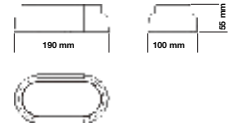

Sensor Compatible: **Yes**
Voltage/Frequency: **AC:200-240V,50/60Hz**
Luminous Flux: **560lm**
IP Rating: **IP54**
CRI: **>70**
PF: **>0.5**

Beam Angle: **120°**
Color of Fixture: **Black**
Body Type: **PC**
Shape: **Rectangle**
Dimension: **190x100x55mm**