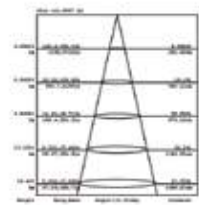

LUMINOUS INTENSITY DISTRIBUTION DIAGRAM