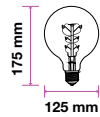

PF: **>0.5**
Beam Angle: **300°**
Base: **E27**
Body Type: **Glass**
Dimension: **125x175mm**