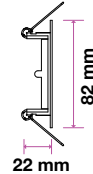

Fitting-Square-GU10

Box Qty.
100 Pcs

Model No: VT-7227SQ-SN
SKU Code: 3473
Base: GU10
Material: Ferrum
Shape: Square
Color of Fixture: Satin Nickel
Dimension: 82x82x22mm
Cutting Size: 74x74mm
EAN Code: 3800157605922