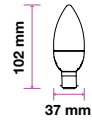

PF: **>0.4**
Beam Angle: **200°**
Base: **B22**
Body Type: **ThermoPlastic**
Dimension: **37x102mm**

new!