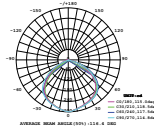

LUMINOUS INTENSITY DISTRIBUTION DIAGRAM