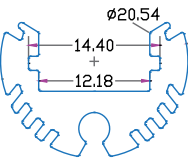

Aluminium Profile-Milky

Model No:	VT-7108
SKU Code:	9995
Dimension:	20.54x1000mm
Color of Fixture:	Milky
EAN Code:	3800157601405

Box Qty.
56 Pcs