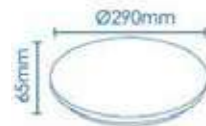

Sensor Compatible: **Yes**
Voltage/Frequency: **AC:220-240V,50/60Hz**
Luminous Flux: **1500lm**
IP Rating: **IP20**
CRI: **>80**
PF: **>0.5**

Beam Angle: **120°**
Color of Fixture: **White**
Body Type: **Iron+PMMA**
Shape: **Round**
Dimension: **290x65mm**