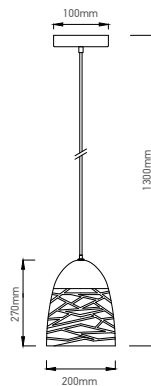

Box Qty.
8Pcs

SKU: 3821
EAN Code: 3800157616560
Material: Metal
Size: 200x270x1300mm