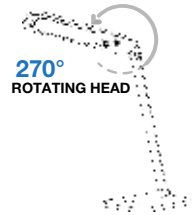

Voltage/Frequency:	AC:100-240V,50/60Hz	Beam Angle:	120°
Luminous Flux:	650lux	Color:	Black+White
CRI:	>80	Body Type:	ABS+Aluminium
PF:	>0.45	Dimension:	240x396x180mm