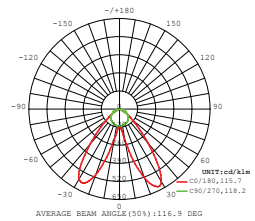

LED Linear Master Trunking

1362 - 4000K Day White

3800157625661

50w

VT-4551D

Box Qty.
2 Pcs

5 **V-TAC**® **PRO**
YEAR WARRANTY

Sensor Compatible: **Yes**
Voltage/Frequency: **AC:220-240V,50/60Hz**
Luminous Flux: **8000lm**
LED Type: **SMD**
CRI: **>80**
PF: **>0.9**

Color of Fixture: **White**
Body Type: **Steel**
Dimension: **1500mm**
ON/OFF Time: **>15000**
Life Span: **50,000 Hours**

V-TAC PERFORMANCE
160
LUMENS/WATT