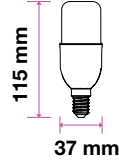

E27-LED Plastic Bulbs

8W VT-237

EAN Code

144 - 3000K Warm White 3800157627573
145 - 4000K Day White 3800157627580
146 - 6400K White 3800157627597