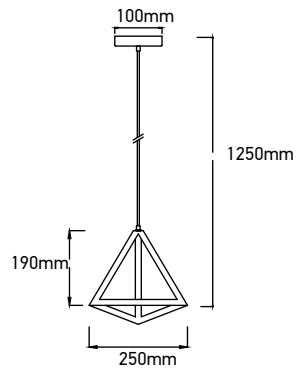

**VT-7141-MB**

Geometric Series-Black Canopy

Box Qty.  
**8Pcs**

SKU: 3832  
EAN Code: 3800157616676  
Material: Metal  
Size: 250x190x1250mm

**VT-7161-CG**

Geometric Series-Gold Canopy

Box Qty.  
**10Pcs**