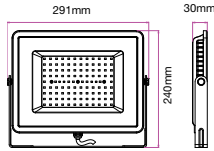

Slimline-White Body

100W VT-100-W

- 415 - 3000K Warm White
- 416 - 4000K Day White
- 417 - 6400K White

EAN Code
3800157629249
3800157629133
3800157629140

IP65
RATING

1 METER WIRE

- 8000 Lumens
- SMD LED Type
- >80 CRI
- >0.9 PF
- AC:220-240V,50Hz Voltage/Frequency

Beam Angle	Body Type	Dimension	Life span	Box Qty.
100°	Die casting Aluminium	291x240x30mm	30,000 Hours	4