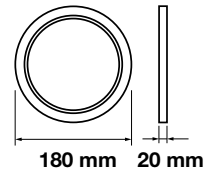

Cutting Size: Ø160mm

Emergency Pack: Available
Voltage/Frequency: AC:85-265V,50/60Hz
Luminous Flux: 1500lm

LED Type: SMD
CRI: >80
PF: >0.9

Beam Angle: 120°
Body Type: Aluminium(PKW)
Shape: Round
Dimension: Ø180x20mm