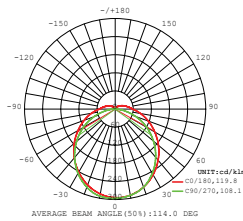

LED Linear Master Trunking

1361 - 4000K Day White

3800157625654