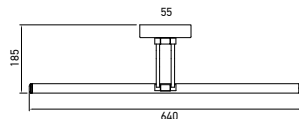

Voltage/Frequency: **AC:220-240V,50Hz**

No. of LED: **60 pcs**

Luminous Flux: **900lm**

Material: **Metal+PMMA**

LED Type: **SMD**

Unit GW: **0.82 Kg**

CRI: **>80**

Life Span: **20,000 Hours**

PF: **>0.5**

Size: **640x55x185mm**

Beam Angle: **120°**

Built In **LED**