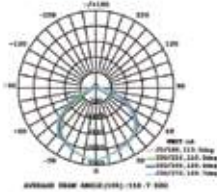

V-TAC®

INNOVATIVE LED LIGHTING

Live . Light . Life
www.vtacexports.com | www.v-tac.eu

LUMINOUS INTENSITY DISTRIBUTION DIAGRAM