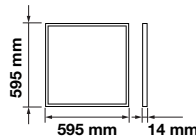

Emergency Pack: **Available**
Voltage/Frequency: **AC:220-240V,50/60Hz**
Luminous Flux: **3600lm**

LED Type: **SMD**
CRI: **>80**
PF: **>0.9**

Beam Angle: **120°**
Body Type: **Aluminium+PMMA**
Shape: **Square**
Dimension: **595x595x14mm**