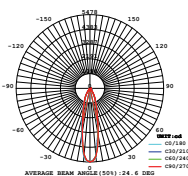

LUMINOUS INTENSITY DISTRIBUTION