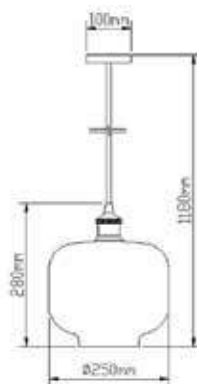

VT-7320

Amber Glass-Metal Series

Box Qty.
8Pcs

SKU: 3740
EAN Code: 3800157611138
Material: Glass+Metal
Size: 250x280x1180mm