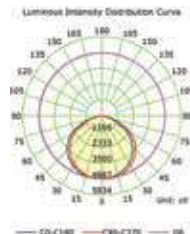

Sensor Compatible:	Yes	PF:	>0.9
Voltage/Frequency:	AC:190-240V,50/60Hz	Beam Angle:	100°
Luminous Flux:	12000lm	Body Type:	Die Cast Aluminium
LED Type:	SMD	IP Rating:	IP65
CRI:	>70	Dimension:	316x635x80mm