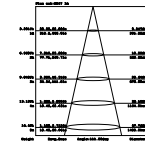

Slimline-Grey Body-Sand Finish

30w VT-4933G

5818 - 6400K White

3800157614924

Box Qty.
20 Pcs

IP65
RATING

Sensor Compatible: Yes
Voltage/Frequency: AC:220-240V,50/60Hz
Luminous Flux: 2550lm
CRI: >70
PF: >0.9
Beam Angle: 100°
Color of Fixture: Grey
Body Type: Die Cast Aluminium
IP Rating: IP65
Dimension: 217x174x35mm

LUMINOUS INTENSITY DISTRIBUTION DIAGRAM