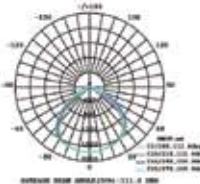

LUMINOUS INTENSITY DISTRIBUTION DIAGRAM