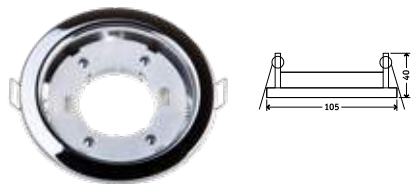

GX53-Accessory

Box Qty.
50 Pcs

Model No: VT-715-CH
SKU Code: 3677
Base: GX53
Material: Iron
Shape: Round
Color of Fixture: Chrome
Dimension: $\varnothing 105 \times 40 \text{mm}$
Cutting Size: 90mm
EAN Code: 3800157625265