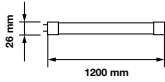

T8 Vegetable Tube-120cm

18w

VT-1228-V

Box Qty.
25 Pcs

SKU-6324

3800157619332

EQ. Watts: 36w
Voltage/Frequency: AC:180-240V,50Hz
Luminous Flux: 1530lm
LED Type: SMD
CRI: >95

PF: >0.9
Beam Angle: 160°
Body Type: Glass with PET
Holder: G13
Instant start: 0-100% in < 1s

On/Off: >15,000
Life span: 20,000 Hours
Gross weight: 320g
Dimension: 26x1200mm