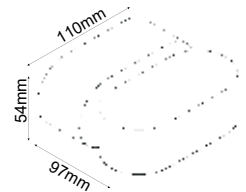

Black

8288 - 3000K Warm White 3800157629829
8289 - 4000K Day White 3800157629836

White

8286 - 3000K Warm White 3800157629805
8287 - 4000K Day White 3800157629812

Grey

8290 - 3000K Warm White 3800157629843
8291 - 4000K Day White 3800157629850

Single Head-Rotatable

6W

VT-816

Box Qty.
20Pcs

IP65
RATING

Sensor Compatible: Yes
Voltage/Frequency: AC:220-240V,50/60Hz
Luminous Flux: 660lm
IP Rating: IP65
CRI: >80

PF: >0.5
Beam Angle: 350°
Body Type: Aluminium
Dimension: 110x54x97mm