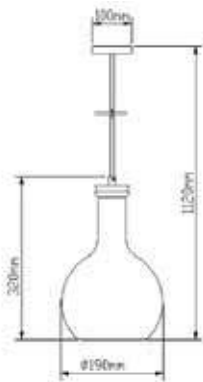

SKU: 3759  
EAN Code: 3800157611329  
Material: Glass+Wood  
Size: 190x320x1120mm

**VT-7175**  
White Glass-Wood Pendant

Box Qty.  
**8Pcs**

SKU: 3758  
EAN Code: 3800157611312  
Material: Glass+Wood  
Size: 170x320x1120mm