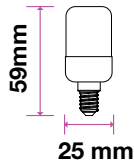

Live . Light . Life

www.vtacexports.com | www.v-tac.eu

V-TAC®

INNOVATIVE LED LIGHTING

E14-LED Plastic Bulbs

2W VT-202

EAN Code

234 - 3000K Warm White

3800157632546

235 - 4000K Day White

3800157632553

236 - 6400K White

3800157632560