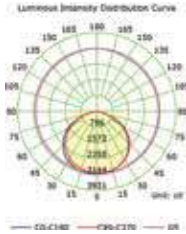

Sensor Compatible:	Yes	PF:	> 0.9
Voltage/Frequency:	AC:190-240V,50/60Hz	Beam Angle:	100°
Luminous Flux:	8000lm	Body Type:	Die Cast Aluminium
LED Type:	SMD	IP Rating:	IP65
CRI:	>70	Dimension:	264x538x68mm