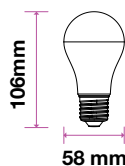

E27-LED Plastic Bulbs

9W VT-210

EAN Code

228 - 3000K Warm White 3800157631938
229 - 4000K Day White 3800157631945
230 - 6400K White 3800157631952