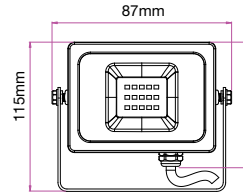

Sensor Compatible: **Yes**
Voltage/Frequency: **AC:220-240V,50/60Hz**
Luminous Flux: **800lm**
CRt: **>80**
PF: **>0.9**
Beam Angle: **100°**
Color of Fixture: **Grey**
Body Type: **Die Cast Aluminium**
IP Rating: **IP65**
Dimension: **87X115X85mm**