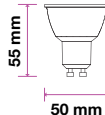

GU10-Lens-110°

6.5W VT-247

EAN Code

- 192 - 3000K Warm White   3800157631570
- 193 - 4000K Day White   3800157631587
- 194 - 6400K White   3800157631594