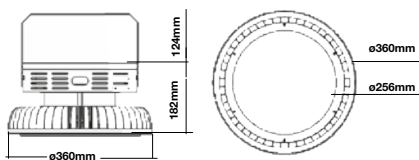

UFO-High Lumen-Meanwell Driver

500w VT-9500

5607 - 4000K Day White
5608 - 6400K White

3800157625050
3800157625067

Box Qty.
1 Pcs

Sensor Compatible:	Yes	PF:	> 0.9
Voltage/Frequency:	AC:90-295V,50Hz	Beam Angle:	120°
Luminous Flux:	65000lm	Body Type:	Die Cast Aluminium
LED Type:	SMD	IP Rating:	IP65
CRI:	> 80	Dimension:	Ø360