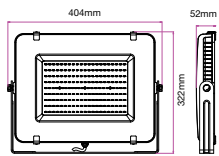

Slimline-Black Body

150W VT-150-B

- 475 - 3000K Warm White
- 476 - 4000K Day White
- 477 - 6400K White

EAN Code
3800157631310
3800157631327
3800157631334

IP65
RATING

1 METER WIRE

- 12000 Lumens
- SMD LED Type
- >80 CRI
- >0.9 PF
- AC:220-240V,50Hz Voltage/Frequency

Beam Angle	Body Type	Dimension	Life span	Box Qty.
100°	Die casting Aluminium	404x322x52mm	30,000 Hours	2