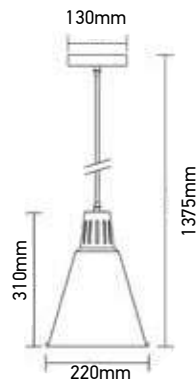

Box Qty.
4Pcs

SKU: 3701
EAN Code: 3800157610742
Material: Aluminium+SAND FINISH
Size: 220x310x1375mm