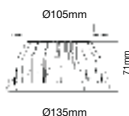

Beam Angle: 120°  
Body Type: PKW  
Color of Fixture: PKW  
Shape: Round  
Dimension: Ø220x103mm  
Cutting Size: Ø207mm

Reflector Series

10w VT-2610

Box Qty.  
27 Pcs

1100 - 6000K White

3800230622372

Sensor Compatible: **Yes**  
Voltage/Frequency: **AC:220-240V,50Hz**  
Luminous Flux: **730lm**  
LED Type: **COB**  
CRI: **>80**  
PF: **>0.5**