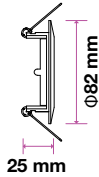

Fitting-Round-GU10

Box Qty.
100 Pcs

Model No: VT-7227RD-WH
SKU Code: 3469
Base: GU10
Material: Ferrum
Shape: Round
Color of Fxture: White
Dimension: Ø82x25mm
Cutting Size: Ø74mm
EAN Code: 3800157605885