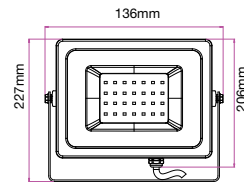

Floodlight-Remote Control-RGB

50w VT-4752

5691 - RGB

3800157603508

Box Qty.
6 Pcs

IP65
RATING

Sensor Compatible:	Yes
Voltage/Frequency:	AC:100-240V,50/60Hz
Luminous Flux:	4000lm
CRI:	>80
PF:	>0.9
Beam Angle:	120°
Color of Fixture:	Grey
Body Type:	Die Cast Aluminium
IP Rating:	IP65
Dimension:	136x227x206mm