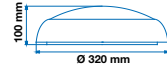

2D Bulkhead-Emergency Pack

17W VT-8046

Box Qty. 10 Pcs

1343 - 4000K Day White

3800157623063

3 YEAR WARRANTY

IP65 RATING

Emergency Battery Backup

Watts:	17w	Body Type:	PC
Lumens:	1400lm	Emergency Operation time:	>3 Hours
Voltage/Frequency:	AC:200-240V,50/60Hz	Emergency Standby Watts:	>1.5 Watts
On/Off Time:	<0.5s	Battery Charging Current:	60mA
Life Span:	20,000 Hours	Battery Discharging Current:	200mA
Unit Size:	Ø320x100mm	Battery Type:	Ni-CD AA, 9.6V 1.0Ah
IP Rating:	IP65	Charging indicate:	Green LED

Including battery protection circuit & inhibiting mode

new!

2D Bulkhead-Emergency Pack

17W VT-8080

Box Qty. 10 Pcs

1449 - 4000K Day White

3800157632768

3 YEAR WARRANTY

IP65 RATING

Emergency Battery Backup

Watts:	17w	Body Type:	ABS+PC
Lumens:	1450lm	Emergency Operation time:	>3 Hours
Voltage/Frequency:	AC:200-240V,50/60Hz	Emergency Standby Watts:	>1.5W
On/Off Time:	<0.5s	Battery Charging Current:	60mA
Life Span:	20,000 Hours	Battery Discharging Current:	200mA
Unit Size:	280x80mm	Battery Type:	Ni-CDA,9.6V 1.0Ah
IP Rating:	IP65	Charging indicate:	Green LED

Including battery protection circuit & inhibiting mode