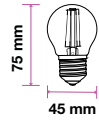

Color Bulbs-G45-E27

2W VT-2132-P

7410 - Pink

Box Qty.
100 Pcs

EQ. Watts:	10w	PF:	>0.4
Voltage/Frequency:	AC:220-240V,50Hz	Beam Angle:	300°
Luminous Flux:	60lm	Base:	E27
Commercial Type:	G45	Body Type:	Glass
LED Type:	Filament	Dimension:	45x75mm
CRI:	>80		

Color Bulbs-G45-E27

2W VT-2132-G

7411 - Green

Box Qty.
100 Pcs

EQ. Watts:	10w	PF:	>0.4
Voltage/Frequency:	AC:220-240V,50Hz	Beam Angle:	300°
Luminous Flux:	60lm	Base:	E27
Commercial Type:	G45	Body Type:	Glass
LED Type:	Filament	Dimension:	45x75mm
CRI:	>80		

Color Bulbs-G45-E27

2W VT-2132-B

7412 - Blue

Box Qty.
100 Pcs

EQ. Watts:	10w	PF:	>0.4
Voltage/Frequency:	AC:220-240V,50Hz	Beam Angle:	300°
Luminous Flux:	60lm	Base:	E27
Commercial Type:	G45	Body Type:	Glass
LED Type:	Filament	Dimension:	45x75mm
CRI:	>80