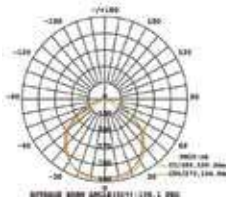

E Series-White Body

100w VT-40101B

- 5964 - 3000K Warm White 3800157625579
- 5965 - 4000K Day White 3800157625586
- 5966 - 6500K White 3800157625593

Box Qty.
5 Pcs

IP65
RATING

- Sensor Compatible: Yes
- Voltage/Frequency: AC:220-240V,50Hz
- Luminous Flux: 8500lm
- CRI: >70
- PF: >0.9
- Beam Angle: 110°
- Color of Fixture: Black
- Body Type: Aluminium
- IP Rating: IP65
- Dimension: 330x271x33mm