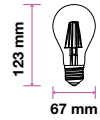

PF: **>0.5**
Beam Angle: **300°**
Base: **E27**
Body Type: **Glass**
Dimension: **67x123mm**