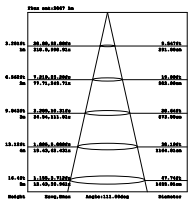

V-TAC®

INNOVATIVE LED LIGHTING

Live . Light . Life
www.vtacexports.com | www.v-tac.eu

LUMINOUS INTENSITY DISTRIBUTION DIAGRAM