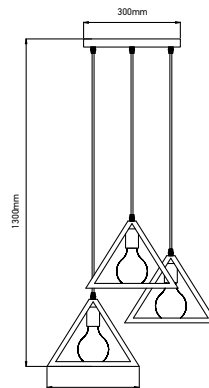

VT-7161-MB

Geometric Series-Black Canopy

Box Qty.
8Pcs

SKU: 3834
EAN Code: 3800157616690
Material: Metal
Size: 225x225x1250mm

VT-7144

Geometric Series-Black Canopy

Box Qty.
4Pcs

SKU: 3927
EAN Code: 3800157626224
Material: Metal Finish
Size: 300x1300mm