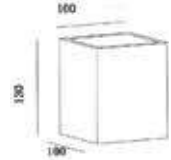

Fitting-Square Metal-1XGU10

Box Qty.
12pcs

Model No: VT-860-CH
SKU Code: 3116
Base: GU10
Material: Gypsum with metal
Shape: Square
Color of Fixture: White+Chrome
Dimension: 100x100x130mm
Cutting Size: N/A
EAN Code: 3800157634410

new!