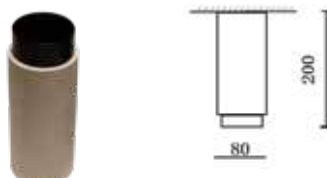

Fitting-Surface Metal-1XGU10

Box Qty.
9 pcs

Model No: VT-865-GBM
SKU Code: 3136
Base: GU10
Material: Gypsum with metal
Shape: Round
Color of Fixture: White+Gun Black
Dimension: ø200x80mm
Cutting Size: N/A
EAN Code: 3800157635356