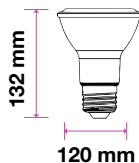

Live . Light . Life

www.vtacexports.com | www.v-tac.eu

V-TAC®

INNOVATIVE LED LIGHTING

E27-PAR Bulbs

14W VT-238

EAN Code

150 - 3000K Warm White

3800157627634

151 - 4000K Day White

3800157627641

152 - 6400K White

3800157627658