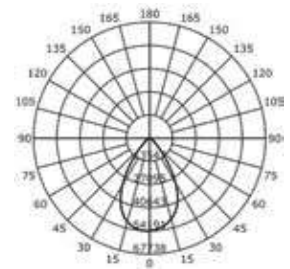

Sensor Compatible: Yes
Voltage/Frequency: AC:100-240V,50/60Hz
Luminous Flux: 60000lm
CRI: >70
PF: >0.9
Beam Angle: 120°
Color of Fixture: Black
Body Type: Die Cast Aluminium
IP Rating: IP65
Dimension: 658x154x537mm