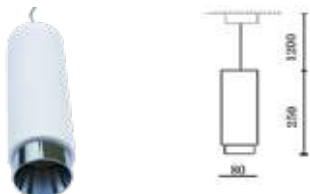

Fitting-Pendant Metal-1XGU10

Box Qty.
9 pcs

Model No: VT-864-CH
SKU Code: 3129
Base: GU10
Material: Gypsum with metal
Shape: Round
Color of Fixture: White+Chrome
Dimension: ø250x80mm
Cutting Size: N/A
EAN Code: 3800157634540

new!