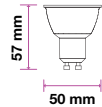

3800157601641  
3800157601658  
3800157601665

Box Qty.  
**200 Pcs**

EQ. Watts: **50w**  
Voltage/Frequency: **AC:220-240V,50Hz**  
Luminous Flux: **550lm**  
LED Type: **SMD**  
CRI: **>80**

PF: **>0.5**  
Beam Angle: **38°**  
Base: **GU10**  
Body Type: **Plastic**  
Dimension: **50x57mm**