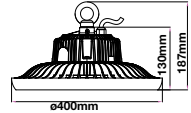

UFO-High Lumen-Meanwell Driver
200w VT-9217

5594 - 6400K White

3800157622363

Box Qty.
2 Pcs

5 V-TAC® PRO
YEAR WARRANTY

Sensor Compatible:	Yes	PF:	> 0.9
Voltage/Frequency:	AC:100-240V,50/60Hz	Beam Angle:	120°
Luminous Flux:	26000lm	Body Type:	Die Cast Aluminium
LED Type:	SMD	IP Rating:	IP65
CRI:	>70	Dimension:	400x187mm

UFO-High Lumen-Meanwell Driver
200w VT-9207

5595 - 4000K White

3800157622370

Box Qty.
2 Pcs

5 V-TAC® PRO
YEAR WARRANTY

Sensor Compatible:	Yes	PF:	> 0.9
Voltage/Frequency:	AC:100-240V,50/60Hz	Beam Angle:	90°
Luminous Flux:	26000lm	Body Type:	Die Cast Aluminium
LED Type:	SMD	IP Rating:	IP65
CRI:	>70	Dimension:	400x187mm