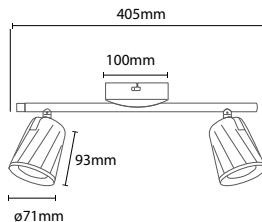

Double Head

12w VT-812-B

Box Qty. **12Pcs**

8255 - 3000K Warm White 3800157627054
8257 - 4000K Day White 3800157627078

Sensor Compatible: Yes
Voltage/Frequency: AC:220-240V,50/60Hz
Luminous Flux: 960lm
IP Rating: IP20
CRI: >80

PF: >0.5
Beam Angle: 100°
Body Type: Plastic+Metal
Dimension: 405x100x93mm