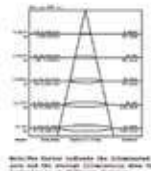

Slimline-Black/Grey Body

150w VT-49150GB

5858 - 3000K Warm White   3800157615327
5860 - 6400K White   3800157615341

Box Qty.
2 Pcs

IP65
RATING

Sensor Compatible: Yes
Voltage/Frequency: AC:220-240V,50/60Hz
Luminous Flux: 12750lm
CRI: >70
PF: >0.9
Beam Angle: 100°
Color of Fixture: Black+Grey
Body Type: Die Cast Aluminium
IP Rating: IP65
Dimension: 411x313x51mm

LUMINOUS INTENSITY DISTRIBUTION DIAGRAM