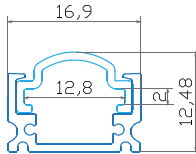

Aluminium Profile-Transparent

Model No: VT-7102-T
SKU Code: 9983
Dimension: 16.9x12.48x1000mm
Color of Fixture: Transparent
EAN Code: 3800230622143

Box Qty. **140 Pcs**