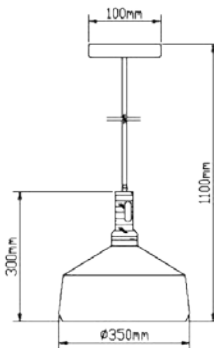

VT-7545-WH

Wooden Top Iron-White

Box Qty.
8Pcs

SKU: 3765
EAN Code: 3800157611381
Material: Iron+WOODEN TOP
Size: 350x300x1100mm

VT-7545-B

Wooden Top Iron-Black

Box Qty.
8Pcs

SKU: 3766
EAN Code: 3800157611398
Material: Iron+WOODEN TOP
Size: 350x300x1100mm