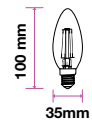

EQ. Watts: **40w**  
 Voltage/Frequency: **AC:220-240V,50Hz**  
 Luminous Flux: **400lm**  
 Commercial Type: **Candle**  
 LED Type: **Filament**  
 CRI: **>80**

PF: **>0.4**  
 Beam Angle: **300°**  
 Base: **E14**  
 Body Type: **Glass**  
 Dimension: **35x100mm**