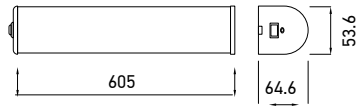

Voltage/Frequency:	AC:220-240V,50/60Hz	No. of LED:	N/A
Luminous Flux:	950lm	Material :	Aluminium+PC
LED Type:	SMD	Unit GW :	0.63 Kg
CRI:	>80	Life Span:	30,000 Hours
PF:	>0.5	Size :	605x53.6x64.6mm
Beam Angle:	150°		

Built In **LED**