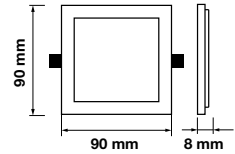

Cutting Size: **75x75mm**

Emergency Pack: **Available**
Voltage/Frequency: **AC:85-265V,50/60Hz**
Luminous Flux: **800lm**

LED Type: **SMD**
CRI: **>80**
PF: **>0.9**

Beam Angle: **120°**
Body Type: **Aluminium**
Shape: **Square**
Dimension: **90x90x8mm**