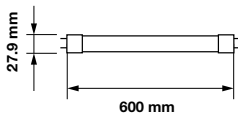

Live . Light . Life
www.vtacexports.com | www.v-tac.eu

G13-T8 -Nano Plastic Tube-60CM

10W VT-061 EAN Code

- 650 - 3000K Warm White 3800157632010
- 651 - 4000K Day White 3800157632027
- 652 - 6400K White 3800157632034