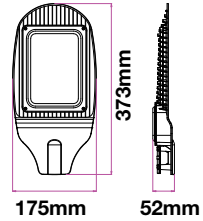

Sensor Compatible:	Yes	PF:	> 0.9
Voltage/Frequency:	AC:190-240V,50/60Hz	Beam Angle:	100°
Luminous Flux:	2400lm	Body Type:	Die Cast Aluminium
LED Type:	SMD	IP Rating:	IP65
CRI:	>70	Dimension:	175x373x52mm