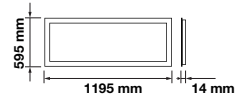

Emergency Pack: **Available**
Voltage/Frequency: **AC:220-240V,50/60Hz**
Luminous Flux: **5400lm**

LED Type: **SMD**
CRI: **>80**
PF: **>0.9**

Beam Angle: **120°**
Body Type: **Aluminium+PMMA**
Shape: **Rectangle**
Dimension: **1195x595x14mm**