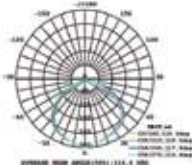

LUMINOUS INTENSITY DISTRIBUTION DIAGRAM