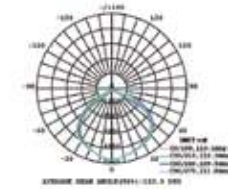

LUMINOUS INTENSITY DISTRIBUTION DIAGRAM