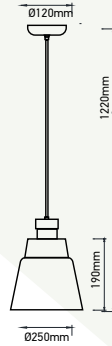

Life Span: 30,000 Hours

Size : Ø250xH190mm