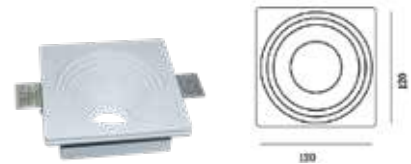

Fitting-Recessed-Round

Box Qty.
24 Pcs

Model No	VT-867-RD
SKU Code:	3152
Base:	GU10
Material:	Gypsum with metal
Shape:	Round
Color of Fixture:	White
Dimension:	ø120mm
Cutting Size:	ø127mm
EAN Code:	3800157635660