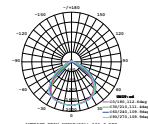

PIR-Slimline-Black Body

30w

VT-4933PIRB

5819 - 3000K Warm White   3800157614931
5821 - 6400K White   3800157614955

Box Qty.
20 Pcs

Detection Angle: **120°**
Detection Distance: **2-8m**
Voltage/Frequency: **AC:220-240V,50/60Hz**
Luminous Flux: **2550lm**
CRI: **>70**
PF: **>0.9**
Beam Angle: **100°**
Color of Fixture: **Black**
Body Type: **Die Cast Aluminium**
IP Rating: **IP44**
Dimension: **217x231x59mm**

PIR-Slimline-Black Body

50w

VT-4955PIRB

5837 - 3000K Warm White   3800157615112
5838 - 4000K Day White   3800157615129
5839 - 6400K White   3800157615136

Box Qty.
10 Pcs

Detection Angle: **120°**
Detection Distance: **2-8m**
Voltage/Frequency: **AC:220-240V,50/60Hz**
Luminous Flux: **4250lm**
CRI: **>70**
PF: **>0.9**
Beam Angle: **100°**
Color of Fixture: **Black**
Body Type: **Die Cast Aluminium**
IP Rating: **IP44**
Dimension: **237x251x62mm**