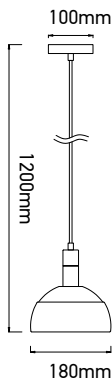

**VT-7100-WH**  
Pendant-Aluminium Shade-White

Box Qty.  
**12Pcs**

SKU: 3920  
EAN Code: 3800157626156  
Material: Plastic+Aluminium  
Size: 180x100x1200mm

**VT-7100-B**  
Pendant-Aluminium Shade-Black

Box Qty.  
**12Pcs**