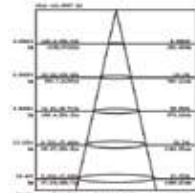

LUMINOUS INTENSITY DISTRIBUTION DIAGRAM