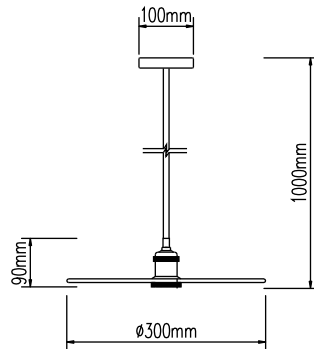

Box Qty.
20Pcs

SKU: 3752
EAN Code: 3800157611251
Material: Metal
Size: 300x90x1000mm