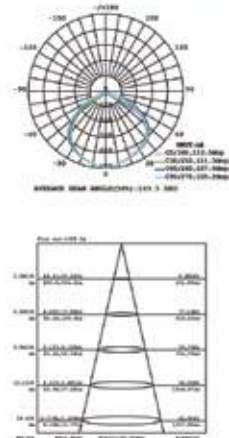

V-TAC®

INNOVATIVE LED LIGHTING

Live . Light . Life
www.vtacexports.com | www.v-tac.eu

LUMINOUS INTENSITY DISTRIBUTION DIAGRAM

Slimline-Black Body

10W VT-10-B

- 424 - 3000K Warm White
- 425 - 4000K Day White
- 426 - 6400K White

EAN Code
3800157630801
3800157630818
3800157630825