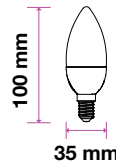

806
Lumens

60w
EQ.Watts

E27
Base

A60
Type

>80
CRI

>0.5
PF

Voltage/Frequency	LED Type	Beam Angle	Body Type	Dimension	Life span	Box Qty.
AC:220-240V,50Hz	Filament	300°	Glass	Ø60x107mm	20,000 Hours	50

E14-Clear Filament

4W VT-254

EAN Code

272 - 2700K Warm White 3800157634199