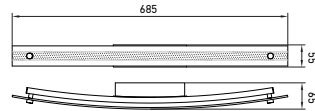

Voltage/Frequency: **AC:220-240V,50Hz**
Luminous Flux: **900lm**
LED Type: **SMD**
CRI: **>80**
PF: **>0.8**
Beam Angle: **120°**

No. of LED: **60 pcs**
Material: **Stainless Steel+Metal+Glass**
Unit GW: **1.01 Kg**
Life Span: **20,000 Hours**
Size: **685x55x65mm**

Built In LED