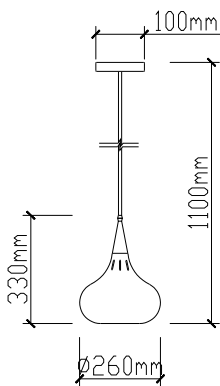

SKU: 3838  
EAN Code: 3800157616737  
Material: Metal  
Size: 320x320x1350mm

**VT-7225**

Danish Wood-Bronze Canopy

Box Qty.  
**8Pcs**

SKU: 3816  
EAN Code: 3800157612760  
Material: Aluminium+SAND FINISH  
Size: 260x330x1111mm