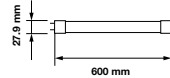

EQ. Watts:	18w	PF:	>0.5	On/Off:	>15,000
Voltage/Frequency:	AC:220-240V,50Hz	Beam Angle:	160°	Life span:	20,000 Hours
Luminous Flux:	850lm	Body Type:	Nano Plastic	Gross weight:	126.4g
LED Type:	SMD	Holder:	G13	Dimension:	27.9x600mm
CRI:	>80	Instant start :	0-100% in < 1s