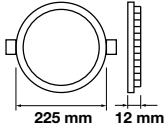

Cutting Size: $\varnothing$ 210mm

Emergency Pack:	Available	PF:	>0.6
Voltage/Frequency:	AC:85-265V,50/60Hz	Beam Angle:	120°
Luminous Flux:	1500lm	Body Type:	Aluminium
LED Type:	SMD	Shape:	Round
CRI:	>80	Dimension:	$\varnothing$225x12mm