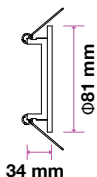

Fitting-Round-GU10

Box Qty.
100 Pcs

Model No: VT-774-MG
SKU Code: 3644
Base: GU10
Material: Aluminium
Shape: Round
Color of Fixture: Metallic Grey
Dimension: Ø81x34mm
Cutting Size: Ø73mm
EAN Code: 3800157617109