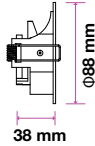

Fitting-Round-GU10

Box Qty.
100 Pcs

Model No: VT-786
SKU Code: 3612
Base: GU10
Material: Aluminium
Shape: Round
Color of Fixture: White
Dimension: 88x38mm
Cutting Size: Ø75mm
EAN Code: 3800157607414