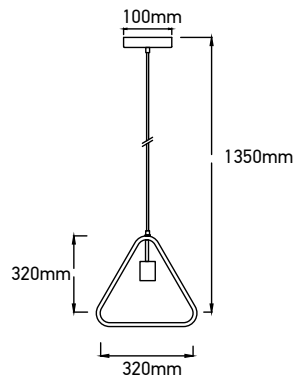

Box Qty.
10Pcs

SKU: 3838
EAN Code: 3800157616737
Material: Metal
Size: 320x320x1350mm