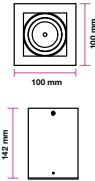

## Fitting-Square-GU10

Box Qty.  
**50 Pcs**

Model No: VT-797-WH  
 SKU Code: 3630  
 Base: GU10  
 Material: Die Cast Aluminium  
 Shape: Square  
 Color of Fixture: White  
 Dimension: 142x100x100mm  
 Cutting Size: N/A  
 EAN Code: 3800157612074