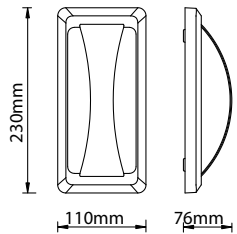

Sensor Compatible: Yes

Voltage/Frequency: AC:100-240V,50/60Hz

Luminous Flux: 500lm

IP Rating: IP65

CRI: >80

PF: >0.9

Beam Angle: 130°

Body Type: PC

Dimension: 230x110x76mm