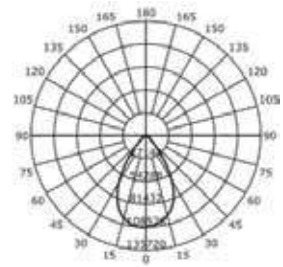

- Sensor Compatible: Yes
- Voltage/Frequency: AC:100-240V,50/60Hz
- Luminous Flux: 120000lm
- CRI: >70
- PF: >0.9
- Beam Angle: 60°
- Color of Fixture: Black
- Body Type: Die Cast Aluminium
- IP Rating: IP65
- Dimension: 748x762x154mm