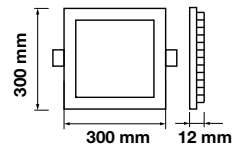

Cutting Size: **280x280mm**

Emergency Pack: **Available**
Voltage/Frequency: **AC:85-265V,50/60Hz**
Luminous Flux: **2400lm**

LED Type: **SMD**
CRI: **>80**
PF: **>0.9**

Beam Angle: **120°**
Body Type: **Aluminium**
Shape: **Square**
Dimension: **300x300x12mm**