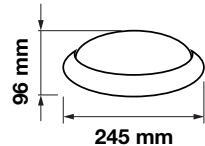

Sensor Compatible: **Yes**

Voltage/Frequency: **AC:200-240V,50/60Hz**

Luminous Flux: **840lm**

IP Rating: **IP54**

CRI: **>70**

PF: **>0.5**

Beam Angle: **120°**

Color of Fixture: **White**

Body Type: **Plastic CLAD Aluminium**

Shape: **Oval**

Dimension: **Ø245x96mm**