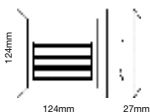

Sensor Compatible: Yes
Voltage/Frequency: AC:100-240V,50/60Hz
Luminous Flux: 60lm
LED Type: SMD
CRI: >80
PF: >0.5

Beam Angle: 55°
Body Type: PC
Color of Fixture: Grey
Shape: Square
Dimension: 124x124x27mm