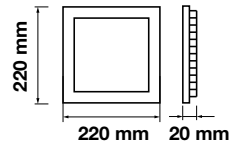

Cutting Size: 195x195mm

Emergency Pack: **Available**
Voltage/Frequency: **AC:85-265V,50/60Hz**
Luminous Flux: **2200lm**

LED Type: **SMD**
CRI: **>80**
PF: **>0.9**

Beam Angle: **120°**
Body Type: **Aluminium(PKW)**
Shape: **Square**
Dimension: **220x220x20mm**