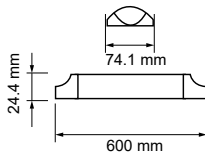

Prismatic Fittings

20W VT-8-20 EAN Code

- 662 - 3000K Warm White 3800157632171
- 663 - 4000K Day White 3800157632188
- 664 - 6400K White 3800157632195

- **2400** Lumens
- **>80** CRI
- **>0.5** PF
- **<1s** Instant Start
- **15000** On/Off
- **0.42kg** Weight

Voltage/Frequency	LED Type	Beam Angle	Body Type	Dimension	Life span	Box Qty.
AC:220-240V,50Hz	SMD	110°	Plastic	600x74.1x24.4mm	30,000 Hours	10