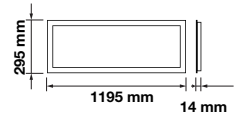

Emergency Pack: **Available**
Voltage/Frequency: **AC:220-240V,50/60Hz**
Luminous Flux: **3600lm**

LED Type: **SMD**
CRI: **>80**
PF: **>0.9**

Beam Angle: **120°**
Body Type: **Aluminium+PMMA+PS**
Shape: **Rectangle**
Dimension: **1195x295x14mm**