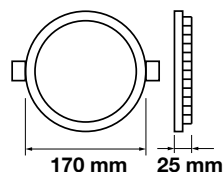

Cutting Size: $\varnothing 155\text{mm}$

Emergency Pack: **Available**
Voltage/Frequency: **AC:85-265V,50/60Hz**
Luminous Flux: **1000lm**

LED Type: **SMD**
CRI: **>80**
PF: **>0.5**

Beam Angle: **120°**
Body Type: **Aluminium+Chrome**
Shape: **Round**
Dimension: **$\varnothing 170 \times 25\text{mm}$**