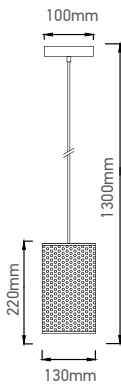

Box Qty.
10Pcs

SKU: 3829
EAN Code: 3800157616645
Material: Metal
Size: 130x220x1300mm

VT-7332
Mesh Metal-Globe

Box Qty.
8Pcs

SKU: 3859
EAN Code: 3800157620697
Material: Metal
Size: Ø290x1000x1340mm