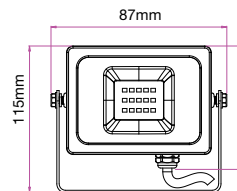

Floodlight-Infrared-RGB

10w VT-4711RF

5894 - RGB

3800157617512

Box Qty.
20 Pcs

IP65
RATING

Sensor Compatible: **Yes**
Voltage/Frequency: **AC:220-240V,50/60Hz**
Luminous Flux: **800lm**
CRI: **>80**
PF: **>0.9**
Beam Angle: **100°**
Color of Fixture: **White**
Body Type: **Die Cast Aluminium**
IP Rating: **IP65**
Dimension: **87X115X85mm**