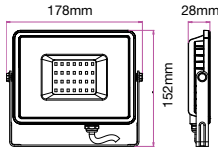

Slimline-Black Body

30W VT-30-B

- 400 - 3000K Warm White
- 401 - 4000K Day White
- 402 - 6400K White

EAN Code
3800157629195
3800157629034
3800157629041

IP65
RATING

- 2400 Lumens
- SMD LED Type
- >80 CRI
- >0.9 PF
- AC:220-240V,50Hz Voltage/Frequency

Beam Angle	Body Type	Dimension	Life span	Box Qty.
100°	Die casting Aluminium	178x152 x28mm	30,000 Hours	10