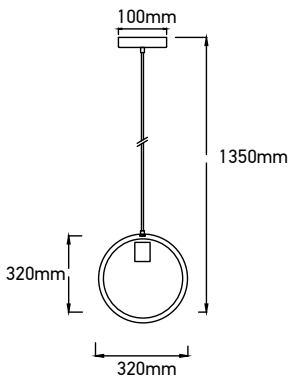

VT-7322-MB

Geometric Series-Black Canopy

Box Qty.
10Pcs

SKU: 3836
EAN Code: 3800157616713
Material: Metal
Size: 320x320x1350mm