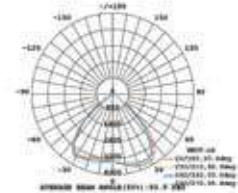

LUMINOUS INTENSITY DISTRIBUTION DIAGRAM