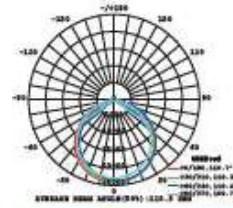

UFO-High Lumen-Meanwell Driver

500w VT-9500

5607 - 4000K Day White
5608 - 6400K White

3800157625050
3800157625067

Box Qty.
1 Pcs

Sensor Compatible:	Yes	PF:	> 0.9
Voltage/Frequency:	AC:90-295V,50Hz	Beam Angle:	120°
Luminous Flux:	65000lm	Body Type:	Die Cast Aluminium
LED Type:	SMD	IP Rating:	IP65
CRI:	> 80	Dimension:	Ø360