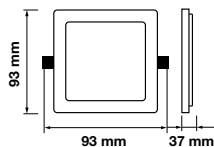

Edge Panels

8W VT-608SQ EAN Code

623 - 3000K Warm White 3800157630641
624 - 4000K Day White 3800157630658
625 - 6400K White 3800157630665

800
Lumens

>80
CRI

>0.5
PF

Cutting Size

70 X 70mm

QUICK CONNECTOR