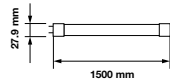

T8-Nano Plastic-High Lumen-120cm

18w VT-1285

Box Qty.
25 Pcs

6305 - 6400K White

3800157617390

120+ LUMENS
PER WATT
SUPER EFFICIENT

**Dummy Starter
Included**

EQ. Watts: 45w

Voltage/Frequency: AC:220-240V,50/60Hz

Luminous Flux: 2250lm

LED Type: SMD

CRI: >80

PF: >0.5

Beam Angle: 160°

Body Type: Nano Plastic

Holder: G13

Instant start: 0-100% in < 1s

On/Off: >15,000

Life span: 30,000 Hours

Gross weight: 200g

Dimension: 27.9x1200mm

T8-Nano Plastic-High Lumen-150cm

22w VT-1585

Box Qty.
25 Pcs

6306 - 3000K Warm White

6307 - 4000K Day White

6308 - 6400K White

3800157617406

3800157617413

3800157617420

120+ LUMENS
PER WATT
SUPER EFFICIENT

**Dummy Starter
Included**

EQ. Watts: 75w

Voltage/Frequency: AC:220-240V,50/60Hz

Luminous Flux: 3000lm

LED Type: SMD

CRI: >80

PF: >0.5

Beam Angle: 160°

Body Type: Nano Plastic

Holder: G13

Instant start: 0-100% in < 1s

On/Off: >15,000

Life span: 30,000 Hours

Gross weight: 1000g

Dimension: 27.9x1500mm