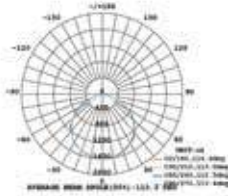

LUMINOUS INTENSITY DISTRIBUTION DIAGRAM

Sensor Compatible: Yes

Voltage/Frequency: AC:220-240V,50Hz

Luminous Flux: 4000lm

LED Type: SMD

CRI: >70

PF: >0.9

Beam Angle: 120°

Body Type: Die Cast Aluminium

IP Rating: IP44

Dimension: 220x114mm