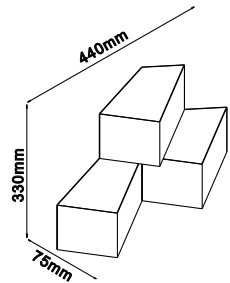

White

8221 - 3000K Warm White 3800157623384
8222 - 4000K Day White 3800157623391

Black

8223 - 3000K Warm White 3800157623407
8224 - 4000K Day White 3800157623414

Modern Wall Lights

9w VT-709

Box Qty.
10Pcs

Sensor Compatible: Yes
Voltage/Frequency: AC:220-240V,50/60Hz
Luminous Flux: 990lm
IP Rating: IP20
CRI: >80

PF: >0.5
Beam Angle: 360°
Body Type: Aluminium
Dimension: 440x335x75mm