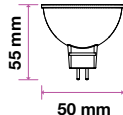

GU5.3-Lens-38°

6.5W VT-267 EAN Code

- 207 - 3000K Warm White 3800157631723
- 208 - 4000K Day White 3800157631730
- 209 - 6400K White 3800157631747

- **450** Lumens
- **40w** EQ.Watts
- **GU5.3** Base
- **>80** CRI
- **>0.5** PF

Voltage/Frequency	LED Type	Beam Angle	Body Type	Dimension	Life span	Box Qty.
DC:12V	SMD	38°	Plastic	Ø50x 55mm	30,000 Hours	200