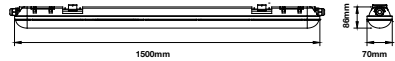

Waterproof Fitting

60W VT-1260 SMD

Box Qty.
9 Pcs

6062 - 6000K White

3800230625212

120+ LUMENS
PER WATT

SUPER EFFICIENT

Voltage/Frequency: AC:200-240V,50Hz

Beam Angle: 120°

On/Off: >10,000

Luminous Flux: 7200lm

Body Type: Aluminium

Life span: 20,000 Hours

CRI: >70

IP Rating: IP65

Gross weight: 2.15 kg

PF: >0.9

LED Type: SMD

Dimension: 1200x86x70mm

Waterproof Fitting

70W VT-1573

Box Qty.
6 Pcs

6266 - 4000K Day White
6267 - 6000K White

3800157612586
3800157612593

120+ LUMENS
PER WATT

SUPER EFFICIENT

Voltage/Frequency: AC:200-240V,50/60Hz

Beam Angle: 120°

On/Off: >10,000

Luminous Flux: 8400lm

Body Type: Aluminium

Life span: 20,000 Hours

CRI: >70

IP Rating: IP65

Gross weight: 2.75 kg

PF: >0.9

LED Type: SMD

Dimension: 1500x86x70mm