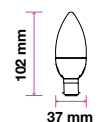

Bulbs-Candle-B15

6W VT-1857

4217 - 3000K Warm White 3800230624802
7348 - 6000K White 3800157627306

Box Qty.
200 Pcs

EQ. Watts: 40w
Voltage/Frequency: AC:220-240V,50Hz
Luminous Flux: 470lm
Commercial Type: Candle
LED Type: SMD
CRI: >80