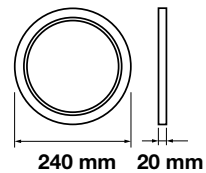

Cutting Size: $\varnothing$ 220mm

Emergency Pack: **Available**
Voltage/Frequency: **AC:85-265V,50/60Hz**
Luminous Flux: **2200lm**

LED Type: **SMD**
CRI: **>80**
PF: **>0.9**

Beam Angle: **120°**
Body Type: **Aluminium(PKW)**
Shape: **Round**
Dimension: **$\varnothing$ 240x20mm**