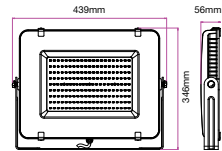

Slimline-White Body 200W VT-200-W

LUMINOUS INTENSITY DISTRIBUTION DIAGRAM

EAN Code
3800157629171
3800157629188

420 - 4000K Day White
421 - 6400K White