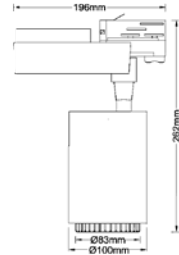

Tracklights-Color Changing

35W VT-4745-W

1412 - 3 IN 1

3800157629348

Box Qty.
8 Pcs

CCT Adjustable
2800K/4000K/6000K

Lens Angle Adjustable
20°~60°

Triac Dimmable

Sensor Compatible:	Yes	PF:	> 0.9
Voltage/Frequency:	AC:220-240V,50/60Hz	Beam Angle:	20° ~ 60° (Adjustable)
Luminous Flux:	3000lm	Color of Fixture:	White
LED Type:	COB	Body Type:	Aluminium
CRI:	> 95	Life span:	30,000 Hours
		Dimension:	Ø100x196x262mm

Tracklights-Color Changing

35W VT-4745-B

1413 - 3 IN 1

3800157629355

Box Qty.
8 Pcs

CCT Adjustable
2800K/4000K/6000K

Lens Angle Adjustable
20°~60°

Triac Dimmable

Sensor Compatible:	Yes	PF:	> 0.9
Voltage/Frequency:	AC:220-240V,50/60Hz	Beam Angle:	20° ~ 60° (Adjustable)
Luminous Flux:	3000lm	Color of Fixture:	Black
LED Type:	COB	Body Type:	Aluminium
CRI:	> 95	Life span:	30,000 Hours
		Dimension:	Ø100x196x262mm