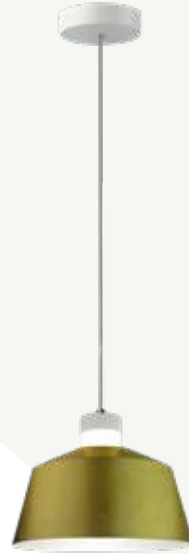

Life Span: 30,000 Hours

Size : Ø250xH190mm