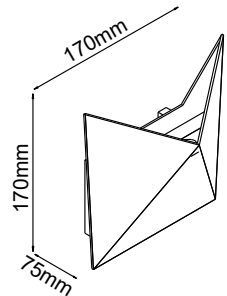

White

8280 - 3000K Warm White 3800157629744
8281 - 4000K Day White 3800157629751

Black

8282 - 3000K Warm White 3800157629768
8283 - 4000K Day White 3800157629775

Grey

8284 - 3000K Warm White 3800157629782
8285 - 4000K Day White 3800157629799

Modern Wall Lights

5w VT-825

Box Qty.
20Pcs

IP65
RATING

Sensor Compatible: Yes
Voltage/Frequency: AC:220-240V,50/60Hz
Luminous Flux: 550lm
IP Rating: IP65
CRI: >80

PF: >0.5
Beam Angle: 120°
Body Type: Aluminium
Dimension: 170x170x75mm