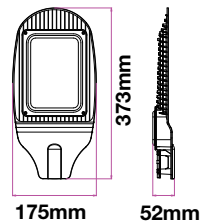

PHOTOCELL SENSOR
Auto Turns On At Night
Auto Turns Off At Day Time

Sensor Compatible:	Yes	PF:	> 0.9
Voltage/Frequency:	AC:190-240V,50/60Hz	Beam Angle:	100°
Luminous Flux:	2400lm	Body Type:	Die Cast Aluminium
LED Type:	SMD	IP Rating:	IP65
CRI:	>70	Dimension:	175x373x52mm