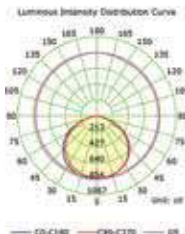

PHOTOCELL SENSOR
Auto Turns On At Night
Auto Turns Off At Day Time

Sensor Compatible:	Yes	PF:	> 0.9
Voltage/Frequency:	AC:190-240V,50/60Hz	Beam Angle:	100°
Luminous Flux:	2400lm	Body Type:	Die Cast Aluminium
LED Type:	SMD	IP Rating:	IP65
CRI:	>70	Dimension:	175x373x52mm