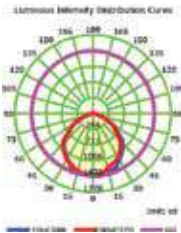

Streetlight-High Lumen
30w VT-15131ST

5473 - 6000K White

Box Qty.
1 Pcs

IP65
RATING

120 LUMENS PER WATT
SUPER EFFICIENT

Sensor Compatible:	Yes	PF:	>0.95
Voltage/Frequency:	AC:100-240V,50/60Hz	Beam Angle:	100°
Luminous Flux:	3720lm	Body Type:	Die Cast Aluminium
LED Type:	SMD	IP Rating:	IP65
CRI:	>75	Dimension:	400x180x55mm