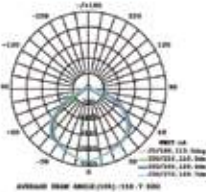

LUMINOUS INTENSITY DISTRIBUTION DIAGRAM

- **24000** Lumens
- **SMD** LED Type
- **>80** CRI
- **>0.9** PF
- **AC:220-240V,50Hz** Voltage/Frequency

Beam Angle	Body Type	Dimension	Life span	Box Qty.
100°	Die casting Aluminium	529x415x55mm	30,000 Hours	2