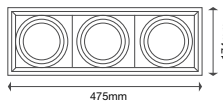

AR111-Accessories

Box Qty.
12 Pcs

Model No: **VT-7223-B**
SKU Code: **3583**
Base: **3XAR111**
Material: **Aluminium**
Color of Fixture: **Black**
Dimension: **475x174mm**
Cutting Size: **455x168 mm**
EAN Code: **3800157607087**