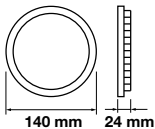

Emergency Pack:	Available	PF:	>0.6
Voltage/Frequency:	AC:85-265V,50/60Hz	Beam Angle:	120°
Luminous Flux:	1000lm	Body Type:	Aluminium+Satin Nickel
LED Type:	SMD	Shape:	Round
CRI:	>80	Dimension:	Ø140x24mm