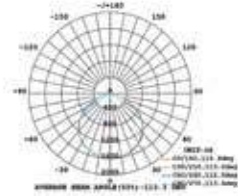

LUMINOUS INTENSITY DISTRIBUTION DIAGRAM

Sensor Compatible: **Yes**
Voltage/Frequency: **AC:220-240V,50Hz**
Luminous Flux: **8000lm**
LED Type: **SMD**
CRI: **>70**

PF: **>0.9**
Beam Angle: **120°**
Body Type: **Die Cast Aluminium**
IP Rating: **IP44**
Dimension: **280x131mm**