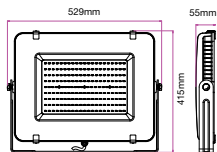

- **24000** Lumens
- **SMD** LED Type
- **>80** CRI
- **>0.9** PF
- **AC:220-240V,50Hz** Voltage/Frequency

Beam Angle	Body Type	Dimension	Life span	Box Qty.
100°	Die casting Aluminium	529x415x55mm	30,000 Hours	2