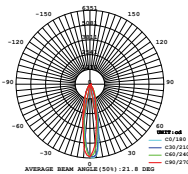

LUMINOUS INTENSITY DISTRIBUTION

Experience The
True Colors with
CRI95 TRACKS

CRI
>95

Sensor Compatible:	Yes	PF:	>0.9
Voltage/Frequency:	AC:100-240V,50/60Hz	Beam Angle:	25°
Luminous Flux:	1800lm	Color of Fixture:	Black
LED Type:	COB	Body Type:	Die Cast Aluminium
CRI:	>95	Life span:	20,000 Hours
		Dimension:	112x165x205mm