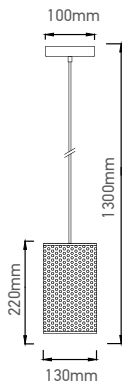

VT-7132-MB
Can Shape-Black Pendant