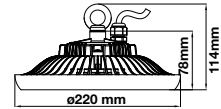

UFO-Highbay-120°

50w VT-9065-W

5609 - 3000K Warm White

5610 - 4000K Day White

5611 - 6400K White

3800157626507

3800157626514

3800157626521

Box Qty.
8 Pcs

120°
BEAM ANGLE

Sensor Compatible: Yes

Voltage/Frequency: AC:220-240V,50Hz

Luminous Flux: 4000lm

LED Type: SMD

CRI: >70

PF: >0.9

Beam Angle: 120°

Body Type: Die Cast Aluminium

IP Rating: IP44

Dimension: 220x114mm

UFO-Highbay-120°

100w VT-9115-W

5612 - 3000K Warm White

5613 - 4000K Day White

5614 - 6400K White

3800157626538

3800157626545

3800157626552

Box Qty.
2 Pcs

120°
BEAM ANGLE

Sensor Compatible: Yes

Voltage/Frequency: AC:220-240V,50Hz

Luminous Flux: 8000lm

LED Type: SMD

CRI: >70

PF: >0.9

Beam Angle: 120°

Body Type: Die Cast Aluminium

IP Rating: IP44

Dimension: 280x131mm