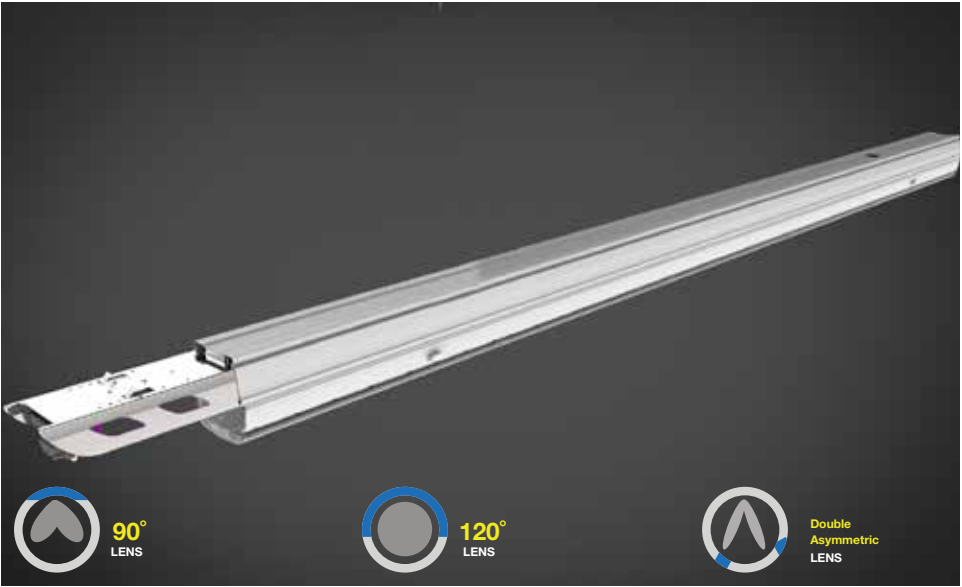

LED Linear Follow Trunking

1363 - 4000K Day White
3800157625678