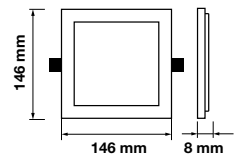

Cutting Size: **130x130mm**

Emergency Pack: **Available**
Voltage/Frequency: **AC:85-265V,50/60Hz**
Luminous Flux: **1500lm**

LED Type: **SMD**
CRI: **>80**
PF: **>0.9**

Beam Angle: **120°**
Body Type: **Aluminium**
Shape: **Square**
Dimension: **146x146x8mm**