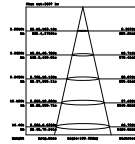

PIR-Slimline-White Body

30w

VT-4933PIRW

5822 - 3000K Warm White	3800157614962
5823 - 4000K Day White	3800157614979
5824 - 6400K White	3800157614986

Box Qty.
20 Pcs

Detection Angle:	120°
Detection Distance:	2-8m
Voltage/Frequency:	AC:220-240V,50/60Hz
Luminous Flux:	2550lm
CRI:	>70
PF:	>0.9
Beam Angle:	100°
Color of Fixture:	White
Body Type:	Die Cast Aluminium
IP Rating:	IP44
Dimension:	217x231x59mm

PIR-Slimline-White Body

50w

VT-4955PIRW

5840 - 3000K Warm White	3800157615143
5841 - 4000K Day White	3800157615150
5842 - 6400K White	3800157615167

Box Qty.
10 Pcs

Detection Angle:	120°
Detection Distance:	2-8m
Voltage/Frequency:	AC:220-240V,50/60Hz
Luminous Flux:	4250lm
CRI:	>70
PF:	>0.9
Beam Angle:	100°
Color of Fixture:	White
Body Type:	Die Cast Aluminium
IP Rating:	IP44
Dimension:	237x251x62mm