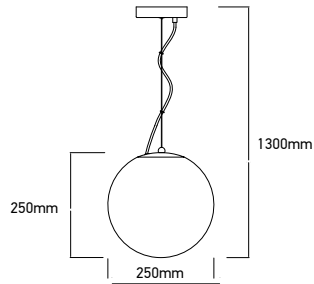

**VT-7118**

Pendant-Hemp Rope

Box Qty.  
**12Pcs**

SKU: 3754  
EAN Code: 3800157611275  
Material: Rope  
Size: 45x57x1500mm

**VT-7251**

Globe-Chrome Canopy

Box Qty.  
**4Pcs**

SKU: 3839  
EAN Code: 3800157616744  
Material: Acrylic Glass  
Size: 250x250x1300mm