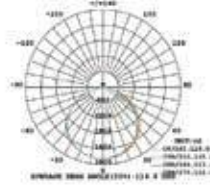

LUMINOUS INTENSITY DISTRIBUTION DIAGRAM