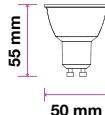

480
Lumens

60w
EQ.Watts

GU10
Base

>80
CRI

>0.5
PF

Voltage/Frequency	LED Type	Beam Angle	Body Type	Dimension	Life span	Box Qty.
AC:220-240V,50Hz	SMD	110°	Plastic	Ø50x 55mm	30,000 Hours	200

GU10-Lens-110°

6.5W VT-247D

EAN Code

- 198 - 3000K Warm White   3800157631631
- 199 - 4000K Day White   3800157631648
- 200 - 6400K White   3800157631655