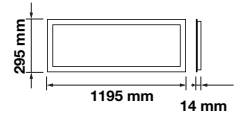

Emergency Pack: **Available**
Voltage/Frequency: **AC:220-240V,50/60Hz**
Luminous Flux: **3600lm**

LED Type: **SMD**
CRI: **>80**
PF: **>0.9**

Beam Angle: **120°**
Body Type: **Aluminium+PMMA+PS**
Shape: **Rectangle**
Dimension: **1195x295x14mm**