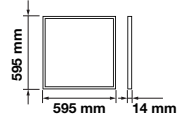

Emergency Pack: Available
Voltage/Frequency: AC:220-240V,50/60Hz
Luminous Flux: 3600lm

LED Type: SMD
CRI: >80
PF: >0.9

Beam Angle: 120°
Body Type: Aluminium+PMMA+PP
Shape: Square
Dimension: 595x595x14mm