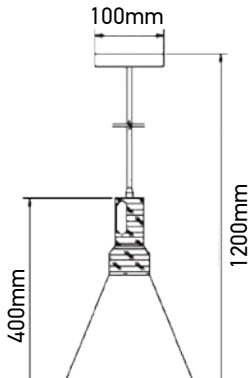

VT-7525-B
Wooden Top Iron-Black

Box Qty.
8Pcs

SKU: 3762
EAN Code: 3800157611350
Material: Iron+WOODEN TOP
Size: 250x400x1200mm