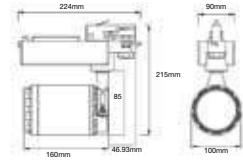

Tracklights-Black-White Body

35W VT-4537

- 1338 - 3000K Warm White
- 1339 - 4000K Day White
- 1340 - 6000K White

- 3800157620666
- 3800157620673
- 3800157620680

Box Qty.
10 Pcs

5 V-TAC® PRO
YEAR WARRANTY

Sensor Compatible:	Yes	PF:	>0.9
Voltage/Frequency:	AC:220-240V,50/60Hz	Beam Angle:	24°
Luminous Flux:	2850lm	Color of Fixture:	Black+White
LED Type:	COB	Body Type:	Aluminium
CRI:	>80	Life span:	30,000 Hours
		Dimension:	224x100x215mm