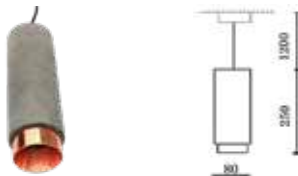

Fitting-Pendant Metal-1XGU10

Box Qty.
9 pcs

Model No: VT-864-MR
SKU Code: 3130
Base: GU10
Material: Gypsum with metal
Shape: Round
Color of Fixture: Grey+Matt Rose Gold
Dimension: ø250x80mm
Cutting Size: N/A
EAN Code: 3800157635325

new!