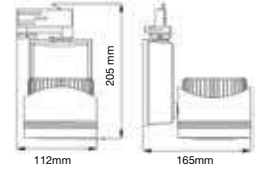

Tracklights-Black Body

33W VT-4535

1233 - 3000K Warm White
1234 - 4000K Day White
1235 - 5000K White

3800157603720
3800157603737
3800157603744

Box Qty.
8 Pcs

Experience The
True Colors with
CRI95 TRACKS

CRI
>95

Sensor Compatible:	Yes	PF:	>0.9
Voltage/Frequency:	AC:100-240V,50/60Hz	Beam Angle:	25°
Luminous Flux:	1800lm	Color of Fixture:	Black
LED Type:	COB	Body Type:	Die Cast Aluminium
CRI:	>95	Life span:	20,000 Hours
		Dimension:	112x165x205mm

Tracklights-Black Body

45W VT-4545

1236 - 3000K Warm White
1237 - 4000K Day White
1238 - 5000K White

3800157603751
3800157603768
3800157603775

Box Qty.
8 Pcs

Experience The
True Colors with
CRI95 TRACKS

CRI
>95

Sensor Compatible:	Yes	PF:	>0.9
Voltage/Frequency:	AC:100-240V,50/60Hz	Beam Angle:	25°
Luminous Flux:	2300lm	Color of Fixture:	Black
LED Type:	COB	Body Type:	Die Cast Aluminium
CRI:	>95	Life span:	20,000 Hours
		Dimension:	123x165x218mm