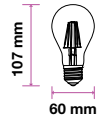

EQ. Watts:	40w	PF:	>0.4
Voltage/Frequency:	AC:220-240V,50Hz	Beam Angle:	300°
Luminous Flux:	400lm	Base:	E27
Commercial Type:	A60	Body Type:	Glass
LED Type:	Filament	Dimension:	60x107mm
CRI:	>80