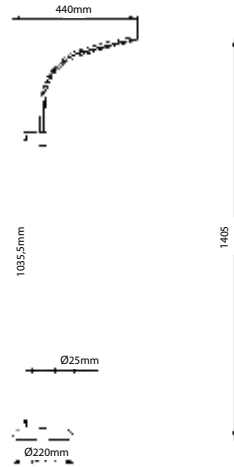

Floor Lamp

7W VT-7700-W

Box Qty.
3 Pcs

8507 3800157620406

Built In LED

Voltage/Frequency: AC:100-240V,50/60Hz
Luminous Flux: 420lm
CRI: >80
PF: >0.5
Beam Angle: 120°
Color: White
Body Type: ABS+Metal
Dimension: Ø220x440x1405mm