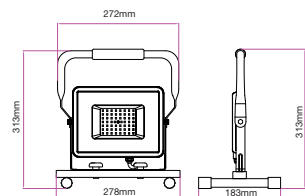

Floodlight With Stand- EU Plug

30w   **VT-4230**

5927 - 4000K Day White
5928 - 6400K White

3800157622837
3800157622844

Box Qty.
10 Pcs

IP65
RATING

Sensor Compatible: Yes
Voltage/Frequency: AC:220-240V,50Hz
Luminous Flux: 2550lm
CRI: >70
PF: >0.9
Beam Angle: 100°
Color of Fixture: Black
Body Type: Die Cast Aluminium
IP Rating: IP65
Dimension: 243x275x184mm

3 METER WIRE

EU PLUG

Floodlight With Stand- EU Plug

50w   **VT-4250**

5929 - 4000K Day White
5930 - 6400K White

3800157622851
3800157622868

Box Qty.
10 Pcs

IP65
RATING

Sensor Compatible: Yes
Voltage/Frequency: AC:220-240V,50Hz
Luminous Flux: 4250lm
CRI: >70
PF: >0.9
Beam Angle: 100°
Color of Fixture: Black
Body Type: Die Cast Aluminium
IP Rating: IP65
Dimension: 278x313x183mm

3 METER WIRE

EU PLUG

LUMINOUS EFFICIENCY IDENTIFICATION DIAGRAM