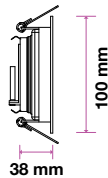

Fitting-Square-GU10

Box Qty.
100 Pcs

Model No: VT-781SQ-WH
SKU Code: 3597
Base: GU10
Material: Aluminium+Ferrum
Shape: Square
Color of Fixture: White
Dimension: 100x100x38mm
Cutting Size: 90x90mm
EAN Code: 3800157607261