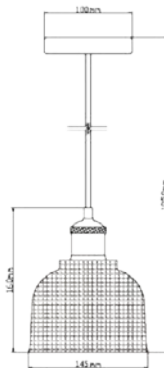

Box Qty.
12Pcs

SKU: 3733
EAN Code: 3800157611060
Material: Glass+Metal
Size: 145x160x1050mm