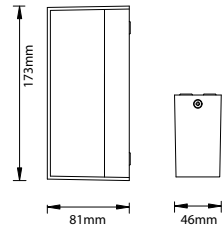

Up-Down Light-Medium

9w VT-8056

Box Qty.
20Pcs

8239 - 3000K Warm White 3800157625791
8240 - 4000K Day White 3800157625807
8241 - 6400K White 3800157625814

IP65
RATING

Sensor Compatible: **Yes**
Voltage/Frequency: **AC:100-240V,50/60Hz**
Luminous Flux: **400lm**
IP Rating: **IP65**
CRI: **>80**

PF: **>0.9**
Beam Angle: **90°**
Body Type: **PC**
Dimension: **173x81x46mm**

Up-Down Light-Large

12w VT-8057

Box Qty.
20Pcs

8242 - 3000K Warm White 3800157625821
8243 - 4000K Day White 3800157625838
8244 - 6400K White 3800157625845

IP65
RATING

Sensor Compatible: **Yes**
Voltage/Frequency: **AC:100-240V,50/60Hz**
Luminous Flux: **600lm**
IP Rating: **IP65**
CRI: **>80**

PF: **>0.9**
Beam Angle: **92°**
Body Type: **PC**
Dimension: **230x100x90mm**