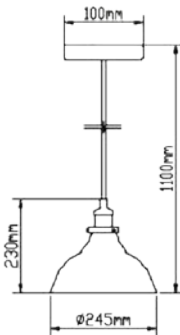

VT-7140-A
Amber Glass-Metal Series