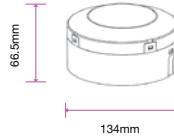

## Housing Case-IP65

 Box Qty.  
**50 Pcs**
**VT-8021**

SKU-5079      3800157606899

Colour: **White**  
 IP Rating: **IP65**  
 Dimension: **134x66.5mm**