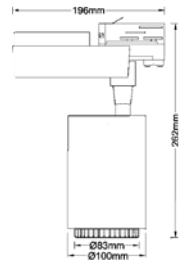

Tracklights-Color Changing

35W VT-4745-W

1412 - 3 IN 1

3800157629348

Box Qty.
8 Pcs

CCT Adjustable
2800K/4000K/6000K

Lens Angle Adjustable
20°~60°

Triac Dimmable

Sensor Compatible:	Yes	PF:	> 0.9
Voltage/Frequency:	AC:220-240V,50/60Hz	Beam Angle:	20° ~ 60° (Adjustable)
Luminous Flux:	3000lm	Color of Fixture:	White
LED Type:	COB	Body Type:	Aluminium
CRI:	> 95	Life span:	30,000 Hours
		Dimension:	Ø100x196x262mm

Tracklights-Color Changing

35W VT-4745-B

1413 - 3 IN 1

3800157629355

Box Qty.
8 Pcs

CCT Adjustable
2800K/4000K/6000K

Lens Angle Adjustable
20°~60°

Triac Dimmable

Sensor Compatible:	Yes	PF:	> 0.9
Voltage/Frequency:	AC:220-240V,50/60Hz	Beam Angle:	20° ~ 60° (Adjustable)
Luminous Flux:	3000lm	Color of Fixture:	Black
LED Type:	COB	Body Type:	Aluminium
CRI:	> 95	Life span:	30,000 Hours
		Dimension:	Ø100x196x262mm