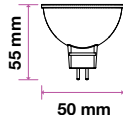

GU5.3-Lens-110°

6.5W VT-257 EAN Code

- 204 - 3000K Warm White 3800157631693
- 205 - 4000K Day White 3800157631709
- 206 - 6400K White 3800157631716