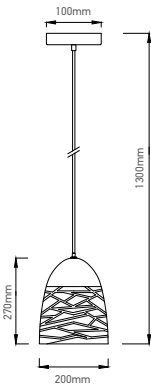

VT-7131-CG
Can Shape-Gold Pendant