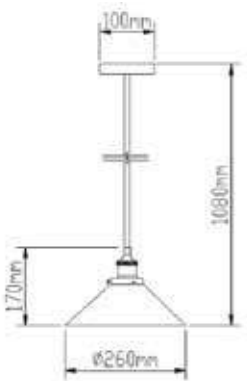

Box Qty.
12Pcs

SKU: 3753
EAN Code: 3800157611268
Material: Metal
Size: 260x170x1080mm

VT-7201
Vintage Metal-Pulley