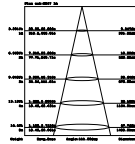

PIR-Slimline-White Body

30w

VT-4933PIRW

5822 - 3000K Warm White	3800157614962
5823 - 4000K Day White	3800157614979
5824 - 6400K White	3800157614986

Box Qty.
20 Pcs

Detection Angle:	120°
Detection Distance:	2-8m
Voltage/Frequency:	AC:220-240V,50/60Hz
Luminous Flux:	2550lm
CRI:	>70
PF:	>0.9
Beam Angle:	100°
Color of Fixture:	White
Body Type:	Die Cast Aluminium
IP Rating:	IP44
Dimension:	217x231x59mm

PIR-Slimline-White Body

50w

VT-4955PIRW

5840 - 3000K Warm White	3800157615143
5841 - 4000K Day White	3800157615150
5842 - 6400K White	3800157615167

Box Qty.
10 Pcs

Detection Angle:	120°
Detection Distance:	2-8m
Voltage/Frequency:	AC:220-240V,50/60Hz
Luminous Flux:	4250lm
CRI:	>70
PF:	>0.9
Beam Angle:	100°
Color of Fixture:	White
Body Type:	Die Cast Aluminium
IP Rating:	IP44
Dimension:	237x251x62mm