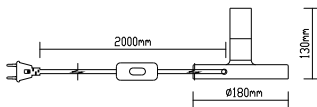

VT-7141-CG
Geometric Series-Gold Canopy

Box Qty.
8Pcs

SKU: 3831
EAN Code: 3800157616669
Material: Metal
Size: 250x190x1250mm