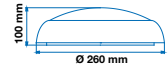

31 IN Battery Backup
Microwave Sensor

Watts:	10w
Lumens:	720lm
Detection Angle:	120° / 360°
Detection Distance:	3m, 5m, 8m, 10m (optional)
Detection Range:	Max D10Mx4M
Hold Time:	10S, 1min, 5min, 10min customized
Day light Sensor:	Day, 10Lux, 30Lux, 50Lux optional
Dimmable Function:	Yes, 0, 10%, 20%, 30% optional
Detection Motion Speed:	0.5-3m/s

IP Rating:	IP65
Body Type:	PC
Emergency Operation time:	>3 Hours
Emergency Standby Watts:	>1.2 Watts
Battery Charging Current:	60mA
Battery Discharging Current:	200mA
Battery Type:	Ni-CD AA, 7.2V 1.0Ah
Charging indicate:	Green LED

Including battery protection circuit & inhibiting mode