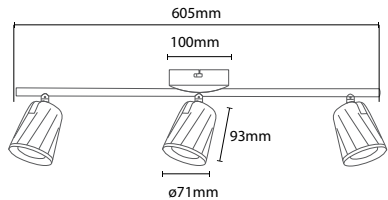

Tripple Head

18w VT-818-B

Box Qty.
12Pcs

8259 - 3000K Warm White 3800157627092
8261 - 4000K Day White 3800157627115

Sensor Compatible: Yes
Voltage/Frequency: AC:220-240V,50/60Hz
Luminous Flux: 1440lm
IP Rating: IP20
CRI: >80

PF: >0.5
Beam Angle: 100°
Body Type: Plastic+Metal
Dimension: 605x100x93mm