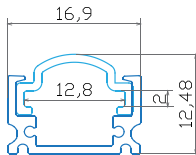

Aluminium Profile-Matt

Model No: VT-7102-M
SKU Code: 9984
Dimension: 16.9x12.48x1000mm
Color of Fixture: Matt
EAN Code: 3800230622150

Box Qty. **140 Pcs**