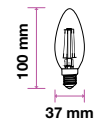

EQ. Watts: **30w**  
 Voltage/Frequency: **AC:220-240V,50Hz**  
 Luminous Flux: **350lm**  
 Commercial Type: **Candle**  
 LED Type: **Filament**  
 CRI: **>80**

PF: **>0.5**  
 Beam Angle: **300°**  
 Base: **E14**  
 Body Type: **Glass**  
 Dimension: **37x100mm**