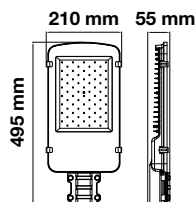

Streetlight

50w VT-15050ST

9757 - 6000K White

Box Qty.
1 Pcs

IP65
RATING

Sensor Compatible:	Yes	PF:	>0.9
Voltage/Frequency:	AC:85-265V,50/60Hz	Beam Angle:	100°
Luminous Flux:	4250lm	Body Type:	Die Cast Aluminium
LED Type:	SMD	IP Rating:	IP65
CRI:	>70	Dimension:	495x210x55mm

new!