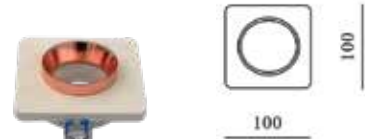

Fitting-Recessed-1XGU10

Box Qty.
24 pcs

Model No: VT-862-MRR
SKU Code: 3121
Base: GU10
Material: Gypsum with metal
Shape: Square
Color of Fixture: Off White+Matt Rose Gold
Dimension: 100x100x40mm
Cutting Size: ø80mm
EAN Code: 3800157634465