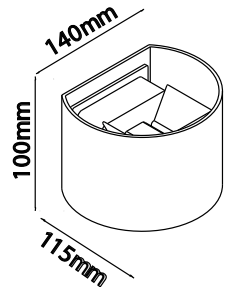

Sensor Compatible: Yes

Voltage/Frequency: AC:220-240V,50/60Hz

Luminous Flux: 660lm

IP Rating: IP65

CRI: >80

PF: >0.45

Beam Angle: 120°

Body Type: Aluminium

Dimension: 140x115x100mm