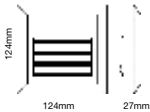

Sensor Compatible: Yes
Voltage/Frequency: AC:100-240V,50/60Hz
Luminous Flux: 60lm
LED Type: SMD
CRI: >80
PF: >0.5

Beam Angle: 55°
Body Type: PC
Color of Fixture: Black
Shape: Square
Dimension: 124x124x27mm