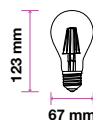

Frost Cover -Filament-A67-E27

10w VT-2023

7153 - 4000K Day White
7154 - 6400K White

3800157612180
3800157612197

Box Qty.
50 Pcs

EQ. Watts: **75w**
Voltage/Frequency: **AC:220-240V,50Hz**
Luminous Flux: **1055lm**
Commercial Type: **A67**
LED Type: **Filament**
CRI: **>80**