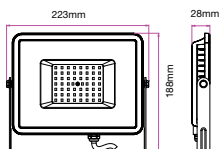

Slimline-White Body

50W VT-50-W

- 409 - 3000K Warm White
- 410 - 4000K Day White
- 411 - 6400K White

EAN Code
3800157636001
3800157629096
3800157629102

IP65
RATING