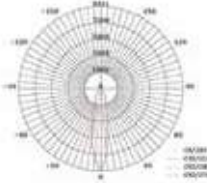

5 V-TAC® PRO
YEAR WARRANTY

Sensor Compatible:	Yes	PF:	>0.9
Voltage/Frequency:	AC:220-240V,50/60Hz	Beam Angle:	24°
Luminous Flux:	2850lm	Color of Fixture:	Black+White
LED Type:	COB	Body Type:	Aluminium
CRI:	>80	Life span:	30,000 Hours
		Dimension:	224x100x215mm