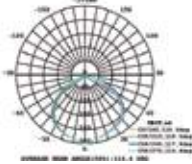

Slimline-White Body 200W VT-200-W

LUMINOUS INTENSITY DISTRIBUTION DIAGRAM

EAN Code
3800157629171
3800157629188

420 - 4000K Day White
421 - 6400K White