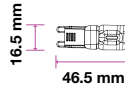

G9-Capsules

2.5W VT-203

EAN Code

- 243 - 3000K Warm White 3800157632638
- 244 - 4000K Day White 3800157632645
- 245 - 6400K White 3800157632652