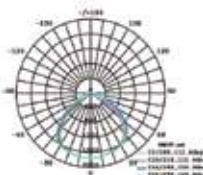

LUMINOUS INTENSITY DISTRIBUTION DIAGRAM