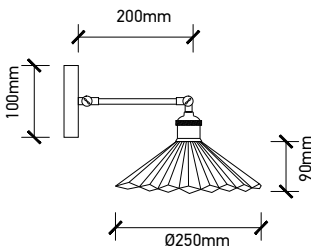

VT-7180

Transparent Glass-V Shape

Box Qty.
8Pcs

SKU: 3863
EAN Code: 3800157620734
Material: Glass+Metal
Size: Ø250x90mm