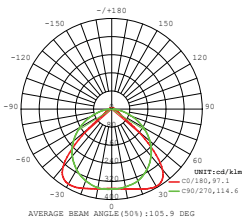

LED Linear Follow Trunking

1363 - 4000K Day White
3800157625678

LED Linear Follow Trunking

1364 - 4000K Day White
3800157625685

LED Linear Follow Trunking

1365 - 4000K Day White
3800157625692

50w VT-4550D

Box Qty.
2 Pcs

Sensor Compatible: **Yes**
Voltage/Frequency: **AC:220-240V,50/60Hz**
Luminous Flux: **8000lm**
LED Type: **SMD**
CRI: **>80**
PF: **>0.9**

5 V-TAC® PRO
YEAR WARRANTY

Color of Fixture: **White**
Body Type: **Steel**
Dimension: **1500mm**
ON/OFF Time: **>15000**
Life Span: **50,000 Hours**

V-TAC PERFORMANCE
160
LUMENS/WATT