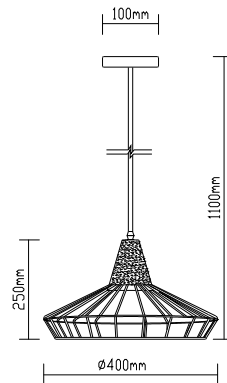

Box Qty.
4Pcs

SKU: 3849
EAN Code: 3800157618984
Material: Concrete+Iron
Size: 400x250x1100mm