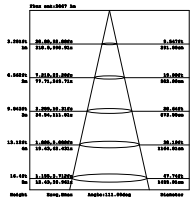

LUMINOUS INTENSITY DISTRIBUTION DIAGRAM