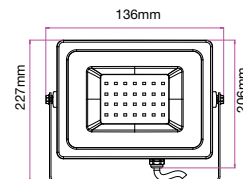

Sensor Compatible: **Yes**
Voltage/Frequency: **AC:100-240V**
Luminous Flux: **2400lm**
CRt: **>80**
PF: **>0.9**
Beam Angle: **100°**
Color of Fixture: **Grey**
Body Type: **Die Cast Aluminium**
IP Rating: **IP65**
Dimension: **136x227x206mm**