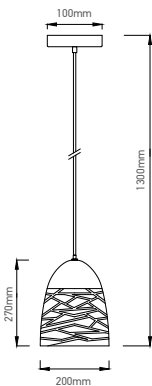

Box Qty.
8Pcs

SKU: 3822
EAN Code: 3800157616577
Material: Metal
Size: 200x270x1300mm

VT-7200-CG
Mesh Metal-Gold