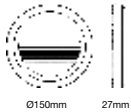

Sensor Compatible: **Yes**
Voltage/Frequency: **AC:100-240V,50/60Hz**
Luminous Flux: **60lm**
LED Type: **SMD**
CRI: **>80**
PF: **>0.5**

Beam Angle: **55°**
Body Type: **PC**
Color of Fixture: **Black**
Shape: **Round**
Dimension: **150x27mm**