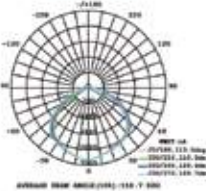

Slimline-White Body 300W VT-300-W

LUMINOUS INTENSITY DISTRIBUTION DIAGRAM

EAN Code
3800157631426
3800157631433

486 - 4000K Day White
487 - 6400K White