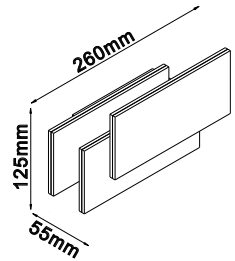

Modern Wall Lights

12w VT-712

Box Qty.
20Pcs

Sensor Compatible: Yes
Voltage/Frequency: AC:100-240V,50/60Hz
Luminous Flux: 1100lm
IP Rating: IP20
CRI: >80

PF: >0.5
Beam Angle: 360°
Body Type: Aluminium+Acrylic
Dimension: 260x125x55mm