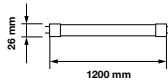

T8 Meat Tube-120cm

18w VT-1228-M

Box Qty. **25 Pcs**

SKU-6323

3800157619325

EQ. Watts:	36w	PF:	>0.9	On/Off:	>15,000
Voltage/Frequency:	AC:180-240V,50/60Hz	Beam Angle:	160°	Life span:	20,000 Hours
Luminous Flux:	1530lm	Body Type:	Glass with PET	Gross weight:	320g
LED Type:	SMD	Holder:	G13	Dimension:	26x1200mm
CR:	>95	Instant start :	0-100% in < 1s