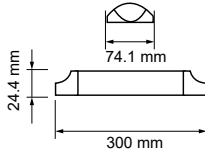

V-TAC®

INNOVATIVE LED LIGHTING

Live . Light . Life
www.vtacexports.com | www.v-tac.eu

Prismatic Fittings

10W VT-8-10 EAN Code

- 659 - 3000K Warm White 3800157632140
- 660 - 4000K Day White 3800157632157
- 661 - 6400K White 3800157632164