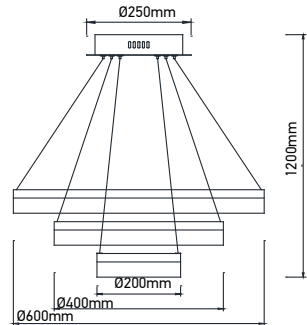

Voltage/Frequency: **AC:100-240V,50Hz**
Luminous Flux: **5600lm**
LED Type: **SMD**
CRI: **>80**
PF: **>0.9**
Beam Angle: **120°**

No. of LED: **510 pcs**
Material : **Acrylic+Aluminium**
Unit GW : **4.7 Kg**
Life Span: **20,000 Hours**
Size : **600x600x1200mm**