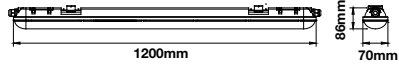

V-TAC®

INNOVATIVE LED LIGHTING

Live . Light . Life
www.vtacexports.com | www.v-tac.eu

Waterproof Fittings

60W VT-160

EAN Code

678 - 4000K Day White
679 - 6400K White

3800157632980
3800157632997

120+ LUMENS PER WATT
SUPER EFFICIENT

7200
Lumens

>80
CRI

>0.9
PF

15000
On/Off

2.1kg
Weight

Voltage/Frequency	LED Type	Beam Angle	Body Type	Dimension	Life span	Box Qty.
AC:220-240V,50Hz	SMD	110°	Aluminum	1200x86x70mm	20,000 Hours	9

Waterproof Fittings

70W VT-170

EAN Code

676 - 4000K Day White
677 - 6400K White

3800157632966
3800157632973

120+ LUMENS PER WATT
SUPER EFFICIENT

8400
Lumens

>80
CRI

>0.9
PF

15000
On/Off

2.67kg
Weight

Voltage/Frequency	LED Type	Beam Angle	Body Type	Dimension	Life span	Box Qty.
AC:220-240V,50Hz	SMD	110°	Aluminum	1500x86x70mm	20,000 Hours	9

*Suitable for 10-12 hours daily, usage of the product for 24 hours a day would void warranty