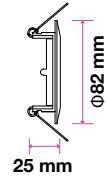

Fitting-Round-GU10

Box Qty.
100 Pcs

Model No: VT-7227RD-SS
SKU Code: 3471
Base: GU10
Material: Ferrum
Shape: Round
Color of Fxture: Stainless Steel
Dimension: Ø82x25mm
Cutting Size: Ø74mm
EAN Code: 3800157605908