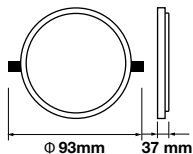

Live . Light . Life

www.vtacexports.com | www.v-tac.eu

V-TAC®

INNOVATIVE LED LIGHTING

Edge Panels

8W VT-608RD EAN Code

626 - 3000K Warm White 3800157630672
627 - 4000K Day White 3800157630689
628 - 6400K White 3800157630696

800
Lumens

>80
CRI

>0.5
PF

Cutting Size

Ø 70 mm

QUICK CONNECTOR