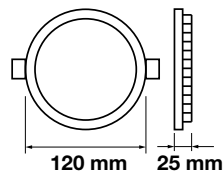

Cutting Size: $\varnothing 105\text{mm}$

Emergency Pack: **Available**
Voltage/Frequency: **AC:85-265V,50/60Hz**
Luminous Flux: **420lm**

LED Type: **SMD**
CRI: **>80**
PF: **>0.5**

Beam Angle: **120°**
Body Type: **Aluminium+Chrome**
Shape: **Round**
Dimension: **$\varnothing 120 \times 25\text{mm}$**