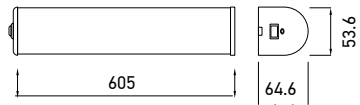

Voltage/Frequency:	AC:220-240V,50/60Hz	No. of LED:	N/A
Luminous Flux:	950lm	Material :	Aluminium+PC
LED Type:	SMD	Unit GW :	0.63 Kg
CRI:	>80	Life Span:	30,000 Hours
PF:	>0.5	Size :	605x53.6x64.6mm
Beam Angle:	150°		

Built In **LED**