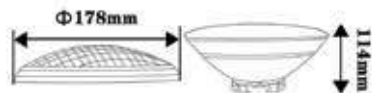

# Garden Lamps

V-TAC presents an elegant series of garden lighting- allowing your garden to glow in style when the sun goes down. Step outside with our wide range of contemporary outdoor lighting and decorate your pathways, walls, floors and ceilings with our modern designs.