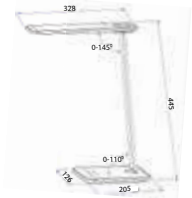

Voltage/Frequency:	AC:100-240V,50/60Hz	Beam Angle:	120°
Luminous Flux:	700lm	Color:	White+Silver
CRI:	>80	Body Type:	ABS+Aluminium
PF:	>0.45	Dimension:	328x445x205mm