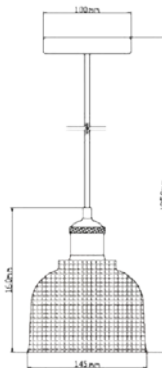

Box Qty.
12Pcs

SKU: 3734
EAN Code: 3800157611077
Material: Glass+Metal
Size: 145x160x1050mm