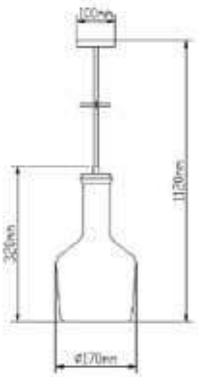

VT-7177

White Glass-Wood Pendant

Box Qty.
8Pcs

SKU: 3760
EAN Code: 3800157611336
Material: Glass+Wood
Size: 170x320x1120mm