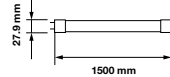

T8-Nano Plastic-150cm

22W VT-1577

Box Qty.
25 Pcs

6265 - 3000K Warm White
6309 - 4000K Day White
6310 - 6400K White

3800157612159
3800157617437
3800157617444

3 YEAR WARRANTY

Dummy Starter
Included

EQ. Watts:	58w	PF:	>0.5	On/Off:	>15,000
Voltage/Frequency:	AC:220-240V,50Hz	Beam Angle:	160°	Life span:	30,000 Hours
Luminous Flux:	2000lm	Body Type:	Nano Plastic	Gross weight:	283.4g
LED Type:	SMD	Holder:	G13	Dimension:	27.9x1500mm
CRI:	>80	Instant start :	0-100% in < 1s		

T8-Nano Plastic-Rotatable-High Lu-

9w VT-6085

Box Qty.
25 Pcs

6299 - 3000K Warm White
6301 - 4000K Day White
6302 - 6400K White

3800157617345
3800157617352
3800157617369

5 YEAR WARRANTY

120+ LUMENS PER WATT
SUPER EFFICIENT

Dummy Starter
Included

EQ. Watts:	25w	PF:	>0.5	On/Off:	>15,000
Voltage/Frequency:	AC:220-240V,50/60Hz	Beam Angle:	160°	Life span:	30,000 Hours
Luminous Flux:	1100lm	Body Type:	Nano Plastic	Gross weight:	125g
LED Type:	SMD	Holder:	G13	Dimension:	27.9x600mm
CRI:	>80	Instant start :	0-100% in < 1s