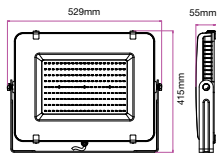

- **24000** Lumens
- **SMD** LED Type
- **>80** CRI
- **>0.9** PF
- **AC:220-240V,50Hz** Voltage/Frequency

Beam Angle	Body Type	Dimension	Life span	Box Qty.
100°	Die casting Aluminium	529x415x55mm	30,000 Hours	2