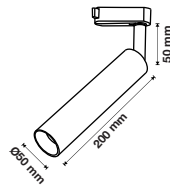

V-TAC®

INNOVATIVE LED LIGHTING

Live . Light . Life
www.vtacexports.com | www.v-tac.eu

4 Line Tracklights-Black Body

15W VT-415-B EAN Code

- 359 - 3000K Warm White 3800157634021
- 360 - 4000K Day White 3800157634038
- 361 - 5000K White 3800157634045

1050
Lumens

>90
CRI

>0.5
PF

Voltage/Frequency	LED Type	Beam Angle	Body Type	Dimension	Life span	Box Qty.
AC:220-240V,50Hz	COB	24°	Aluminum	200x50x50mm	30,000 Hours	40

4 Line Tracklights-White Body

15W VT-415-W EAN Code

- 356 - 3000K Warm White 3800157633994
- 357 - 4000K Day White 3800157634007
- 358 - 5000K White 3800157634014

1200
Lumens

>90
CRI

>0.5
PF