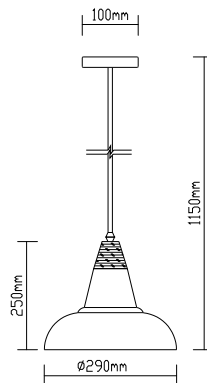

Box Qty.
4Pcs

SKU: 3858
EAN Code: 3800157619073
Material: Concrete+Wood
Size: 290x250x1150mm