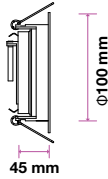

Fitting-Round-GU10

Box Qty.
100 Pcs

Model No: VT-781RD-SN
SKU Code: 3596
Base: GU10
Material: Aluminium+Ferrum
Shape: Round
Color of Fixture: Satin Nickel
Dimension: 100x45mm
Cutting Size: 90mm
EAN Code: 3800157607254