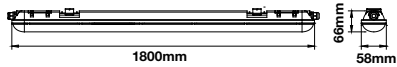

Live . Light . Life
www.vtacexports.com | www.v-tac.eu

V-TAC®

INNOVATIVE LED LIGHTING

Waterproof Fittings
60W VT-180

EAN Code

680 - 4000K Day White
681 - 6400K White

3800157634731
3800157634748

5400
Lumens

>80
CRI

>0.9
PF

15000
On/Off

Voltage/Frequency	LED Type	Beam Angle	Body Type	Dimension	Life span	Box Qty.
AC:220-240V,50Hz	SMD	110°	Plastic	1800x66x58mm	30,000 Hours	9

5 YEARS
WARRANTY

*Suitable for 10-12 hours daily, usage of the product for 24 hours a day would void warranty