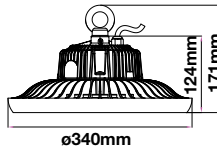

UFO Series

150W VT-9-151 EAN Code

558 - 4000K Day White 3800157632836
559 - 6400K White 3800157632843