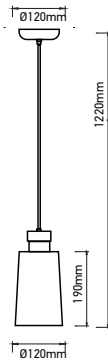

Pendant Light-White Lamp Shade

7W VT-7333-WH Box Qty. 12Pcs

3935 - 3000K Warm White 3800157628969
3929 - 4000K Day White 3800157626576

Built In **LED**

Voltage/Frequency:	AC:220-240V,50Hz	No. of LED:	14 pcs
Luminous Flux:	400lm	Material :	Metal Finish
LED Type:	SMD	Unit GW :	1.4 Kg
CRI:	>80	Life Span:	30,000 Hours
PF:	>0.5	Size :	Ø120xH190mm
Beam Angle:	120°