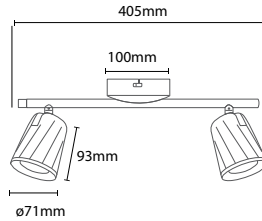

Double Head

12w VT-812-W

Box Qty. **12Pcs**

8254 - 3000K Warm White 3800157627047
8256 - 4000K Day White 3800157627061

Sensor Compatible: Yes
Voltage/Frequency: AC:220-240V,50/60Hz
Luminous Flux: 960lm
IP Rating: IP20
CRI: >80

PF: >0.5
Beam Angle: 100°
Body Type: Plastic+Metal
Dimension: 405x100x93mm