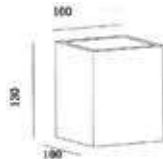

Fitting-Square Metal-1XGU10

Box Qty.
12 pcs

Model No: VT-860-GB
SKU Code: 3140
Base: GU10
Material: Gypsum with metal
Shape: Square
Color of Fixture: White+Gun Black
Dimension: 100x100x130mm
Cutting Size: N/A
EAN Code: 3800157635394

new!