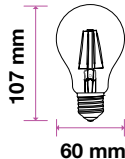

Live . Light . Life

www.vtacexports.com | www.v-tac.eu

V-TAC®

INNOVATIVE LED LIGHTING

E27-Amber Filament

4W VT-214

EAN Code

282 - 2200K Warm White 3800157634298