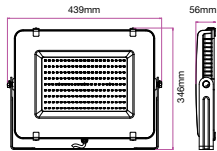

Slimline-Grey Body 200W VT-200-G

EAN Code
3800157631402
3800157631419

484 - 4000K Day White
485 - 6400K White

LUMINOUS INTENSITY DISTRIBUTION DIAGRAM

- **16000** Lumens
- **SMD** LED Type
- **>80** CRI
- **>0.9** PF
- **AC:220-240V,50Hz** Voltage/Frequency

Beam Angle	Body Type	Dimension	Life span	Box Qty.
100°	Die casting Aluminium	439x346x56mm	30,000 Hours	2

Slimline-Grey Body 300W VT-300-G

EAN Code
3800157631440
3800157631457

488 - 4000K Day White
489 - 6400K White

- **24000** Lumens
- **SMD** LED Type
- **>80** CRI
- **>0.9** PF
- **AC:220-240V,50Hz** Voltage/Frequency

Beam Angle	Body Type	Dimension	Life span	Box Qty.
100°	Die casting Aluminium	529x415x55mm	30,000 Hours	2