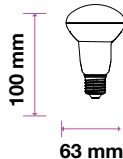

3800157627566

**570**  
Lumens**60w**  
EQ.Watts**E27**  
Base**R63**  
Type**>80**  
CRI**>0.5**  
PF

Voltage/Frequency	LED Type	Beam Angle	Body Type	Dimension	Life span	Box Qty.
AC:220-240V,50Hz	SMD	120°	Thermoplastic	Ø63x100mm	30,000 Hours	200