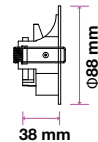

Fitting-Round-GU10

Box Qty.
100 Pcs

Model No: VT-785
SKU Code: 3611
Base: GU10
Material: Aluminium
Shape: Round
Color of Fxture: White
Dimension: 88x38mm
Cutting Size: Ø75mm
EAN Code: 3800157607407