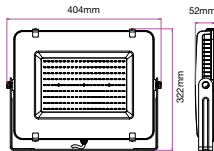

Slimline-White Body

150W VT-150-W

- 478 - 3000K Warm White
- 479 - 4000K Day White
- 480 - 6400K White

EAN Code
3800157631341
3800157631358
3800157631365

IP65
RATING

1 METER WIRE

- 12000 Lumens
- SMD LED Type
- >80 CRI
- >0.9 PF
- AC:220-240V,50Hz Voltage/Frequency

Beam Angle	Body Type	Dimension	Life span	Box Qty.
100°	Die casting Aluminium	404x322x52mm	30,000 Hours	2