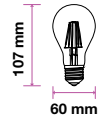

Frost Cover -Filament-A60-E27

7W VT-2047C

- 71811 - 2700K Warm White   3800157624107

Box Qty.
50 Pcs

EQ. Watts:	60w	PF:	>0.5
Voltage/Frequency:	AC:220-240V,50/60Hz	Beam Angle:	300°
Luminous Flux:	840lm	Base:	E27
Commercial Type:	A60	Body Type:	Glass
LED Type:	Filament	Dimension:	60x107mm
CRI:	>80		

Frost Cover -Filament-A67-E27

8W VT-1938

- 4483 - 2700K Warm White   3800157609586
- 4484 - 4000K Day White   3800157609593
- 4485 - 6400K White   3800157609609

Box Qty.
50 Pcs