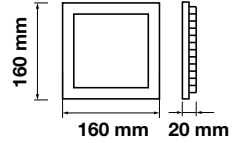

Cutting Size: 140x140mm

Emergency Pack: Available
Voltage/Frequency: AC:85-265V,50/60Hz
Luminous Flux: 1500lm

LED Type: SMD
CRI: >80
PF: >0.9

Beam Angle: 120°
Body Type: Aluminium(PKW)
Shape: Square
Dimension: 160x160x20mm