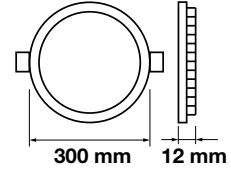

Cutting Size: $\varnothing 280\text{mm}$

Emergency Pack: **Available**
Voltage/Frequency: **AC:85-265V,50/60Hz**
Luminous Flux: **2400lm**

LED Type: **SMD**
CRI: **>80**
PF: **>0.9**

Beam Angle: **120°**
Body Type: **Aluminium**
Shape: **Round**
Dimension: **$\varnothing 300 \times 12\text{mm}$**