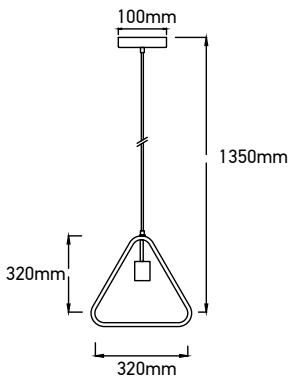

Box Qty.
10Pcs

SKU: 3837
EAN Code: 3800157616720
Material: Metal
Size: 320x320x1350mm

VT-7321-MB
Geometric Series-Black Canopy