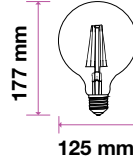

V-TAC®

INNOVATIVE LED LIGHTING

Live . Light . Life
www.vtacexports.com | www.v-tac.eu

120+ LUMENS
PER WATT

SUPER EFFICIENT

E27-Amber Filament

6W VT-297

EAN Code

291 - 2200K Warm White 3800157634694