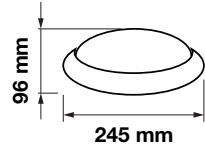

Sensor Compatible: **Yes**

Voltage/Frequency: **AC:220-240V,50/60Hz**

Luminous Flux: **840lm**

IP Rating: **IP54**

CRI: **>70**

PF: **>0.5**

Beam Angle: **120°**

Color of Fixture: **Black**

Body Type: **Plastic CLAD Aluminium**

Shape: **Oval**

Dimension: **Ø245x96mm**