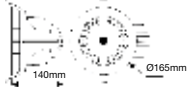

Sensor Compatible: **Yes**
Voltage/Frequency: **AC:220-240V,50/60Hz**
Luminous Flux: **2650lm**
LED Type: **COB**
CRI: **>80**
PF **>0.9**

Beam Angle: **24°**
Body Type: **Die Cast Aluminum**
Color of Fixture: **White**
Shape: **Round**
Dimension: **Ø165x140mm**
Cutting Size: **Ø155**