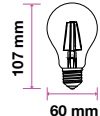

Clear Glass-Filament-A60-E27

4W VT-1885

4259 - 2700K Warm White 3800230627179

Box Qty.
50 Pcs

EQ. Watts:	40w	PF:	>0.4
Voltage/Frequency:	AC:220-240V,50Hz	Beam Angle:	300°
Luminous Flux:	400lm	Base:	E27
Commercial Type:	A60	Body Type:	Glass
LED Type:	Filament	Dimension:	60x107mm
CRI:	>80