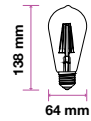

PF: >0.7  
 Beam Angle: 300°  
 Base: E27  
 Body Type: Glass  
 Dimension: 64x138mm

Amber Cover -Filament-ST64-E27

**4w**     **VT-1964**

4361 - 2200K Warm White     3800157602747

Box Qty. **50 Pcs**

EQ. Watts: **40w**  
 Voltage/Frequency: **AC:220-240V,50Hz**  
 Luminous Flux: **350lm**  
 Commercial Type: **ST64**  
 LED Type: **Filament**  
 CRI: **>80**