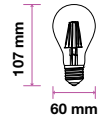

Frost Cover -Filament-A60-E27

7W VT-2047

- 7181 - 2700K Warm White   3800157615570
- 7182 - 4000K Day White   3800157615587
- 7183 - 6400K White   3800157615594

Box Qty.
50 Pcs

EQ. Watts:	60w	PF:	>0.5
Voltage/Frequency:	AC:220-240V,50/60Hz	Beam Angle:	300°
Luminous Flux:	840lm	Base:	E27
Commercial Type:	A60	Body Type:	Glass
LED Type:	Filament	Dimension:	60x107mm
CRI:	>80