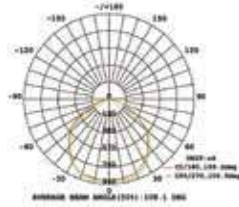

I Series-White Body

200w VT-46200W

5908 - 6000K White

3800157619417

Box Qty.
5 Pcs

Sensor Compatible: Yes
Voltage/Frequency: AC:220-240V,50/60Hz
Luminous Flux: 17000lm
CRI: >70
PF: >0.9
Beam Angle: 110°
Color of Fixture: White
Body Type: Aluminium
IP Rating: IP65
Dimension: 415x332x45mm