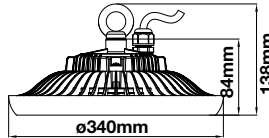

V-TAC®

INNOVATIVE LED LIGHTING

Live . Light . Life
www.vtacexports.com | www.v-tac.eu

UFO Series

100W VT-9-98 EAN Code

556 - 4000K Day White 3800157632812
557 - 6400K White 3800157632829

8000
Lumens

>80
CRI

>0.9
PF

IP 44
Rating

Voltage/Frequency	LED Type	Beam Angle	Body Type	Dimension	Life span	Box Qty.
AC:220-240V,50Hz	SMD	90°	Die cast Aluminum	Ø340x138mm	30,000 Hours	4

UFO Series

150W VT-9-148 EAN Code

552 - 4000K Day White 3800157632775
553 - 6400K White 3800157632782

12000
Lumens

>80
CRI

>0.9
PF

IP 44
Rating