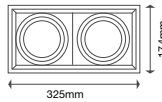

AR111-Accessories

Box Qty.
12 Pcs

Model No: **VT-7222-B**
SKU Code: **3582**
Base: **2XAR111**
Material: **Aluminium**
Color of Fixture: **Black**
Dimension: **325x174 mm**
Cutting Size: **306x162mm**
EAN Code: **3800157607070**