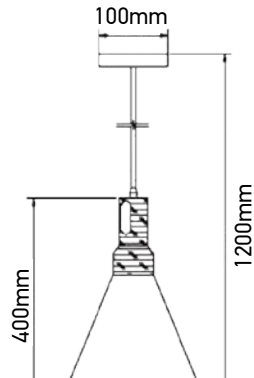

Box Qty.
8Pcs

SKU: 3761
EAN Code: 3800157611343
Material: Iron+WOODEN TOP
Size: 250x400x1200mm

Box Qty.
8Pcs

SKU: 3762
EAN Code: 3800157611350
Material: Iron+WOODEN TOP
Size: 250x400x1200mm