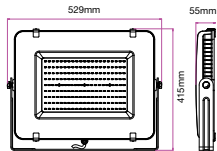

Slimline-White Body 300W VT-300-W

LUMINOUS INTENSITY DISTRIBUTION DIAGRAM

EAN Code
3800157631426
3800157631433

486 - 4000K Day White
487 - 6400K White