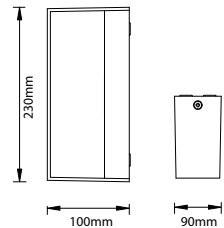

Sensor Compatible: **Yes**
Voltage/Frequency: **AC:100-240V,50/60Hz**
Luminous Flux: **600lm**
IP Rating: **IP65**
CRI: **>80**

PF: **>0.9**
Beam Angle: **92°**
Body Type: **PC**
Dimension: **230x100x90mm**