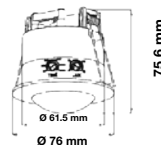

Sensor Type:	Infrared	Ambient Light:	<3-2000LUX(adjustable)
Colour:	White	Body Type:	PC
Detection Range:	360°	IP Rating:	IP20
Voltage:	AC:220-240V,50/60Hz	Dimension:	76x75.6mm
Rated Load:	Max 300W(LED)	Time Delay:	Min. 10sec±3sec, Max. 15min±2min
Detection Distance:	Max. 6m(<24°C)		

Manual Override Function:

1. Automatic Sensor Override Mode - Turn the switch OFF and ON within 3 Seconds, the sensor will be overridden and switched off. The light will work continuously and normally.(Make sure the automatic mode is switched ON before using this functionality).
2. Sensor Switch On - Turn the switch OFF for 20 seconds and switch it back ON. The sensor will restart and work as per the settings adjusted.
3. If the light is left idle for a longer period of time, the sensor will automatically switch back to automatic mode (Possible when the outside light reaches 100Lux).