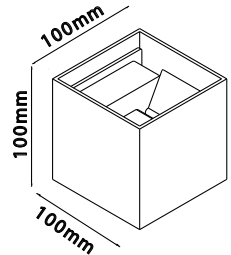

Black

7078 - 3000K Warm White 3800157616379
7087 - 4000K Day White 3800157616874

White

7079 - 3000K Warm White 3800157616386
7088 - 4000K Day White 3800157616881

Grey

7080 - 3000K Warm White 3800157616393
7089 - 4000K Day White 3800157616898

Square-Bridgelux

6W VT-759

Box Qty. **20Pcs**

Sensor Compatible: **Yes**

Voltage/Frequency: **AC:220-240V,50/60Hz**

Luminous Flux: **660lm**

IP Rating: **IP65**

CRI: **>80**

PF: **>0.45**

Beam Angle: **120°**

Body Type: **Aluminium**

Dimension: **100x100x100mm**