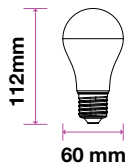

Live . Light . Life

www.vtacexports.com | www.v-tac.eu

V-TAC®

INNOVATIVE LED LIGHTING

120+ LUMENS PER WATT

SUPER EFFICIENT

E27-LED Plastic Bulbs

8.5W VT-285

EAN Code

252 - 3000K Warm White 3800157633628
253 - 4000K Day White 3800157633635
254 - 6400K White 3800157633642