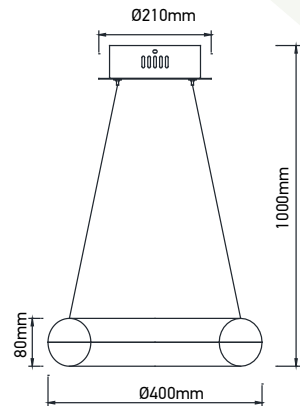

Voltage/Frequency: AC:100-240V,50Hz

Luminous Flux: 2800lm

LED Type: SMD

CRI: >80

PF: >0.9

Beam Angle: 120°

No. of LED: 240 pcs

Material : Steel+PC

Unit GW : 3.90 Kg

Life Span: 20,000 Hours

Size : 400X210X1000mm