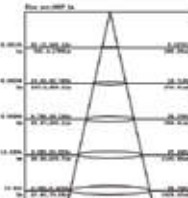

LUMINOUS INTENSITY DISTRIBUTION DIAGRAM