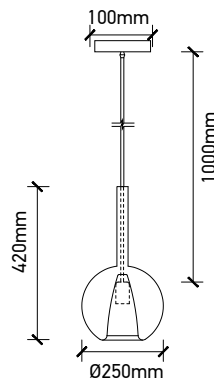

Box Qty.
8Pcs

SKU: 3867
EAN Code: 3800157620772
Material: Glass+Metal
Size: 265x190x1000mm

Box Qty.
8Pcs

SKU: 3875
EAN Code: 3800157620932
Material: Glass+Metal
Size: Ø250x420x1000mm