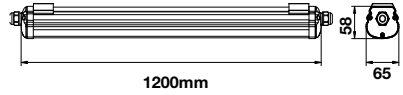

Waterproof-Emergency Kit

36W VT-1250

Box Qty. **12 Pcs**

6448 - 4000K Day White
6449 - 6500K White

3800157632126
3800157632133

**Waterproof
Emergency Kit**

Charging Time: 24 Hours
Emergency Operation Time: 3 Hours
Emergency Switch on time: <1 Second

Voltage/Frequency:	AC:220-240V,50/60Hz	PF:	>0.9	O/P Emmergency:	7W Max
Battery Type:	9.6V 2200mAh Ni-Cd	Beam Angle:	120°	Ambient Temp:	50 max
Luminous Flux:	2880lm	Body Type:	ABS+PC	Gross weight:	1.9 kg
LED Type:	SMD	IP Rating:	IP65	Dimension:	1200x76x66mm
CRI:	>70	Life span:	20,000 Hours		

Waterproof-Emergency Kit

48W VT-1550

Box Qty. **12 Pcs**

6446 - 4000K Day White
6447 - 6500K White

3800157632102
3800157632119