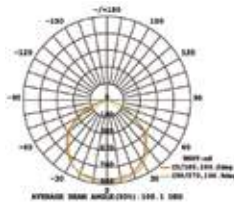

I Series-Black Body

100w VT-46100

- 5889 - 6000K White 3800157616119

Box Qty.
10 Pcs

IP65
RATING

- Sensor Compatible: Yes
- Voltage/Frequency: AC:200-240V,50Hz
- Luminous Flux: 8500lm
- CRI: >70
- PF: >0.9
- Beam Angle: 110°
- Color of Fixture: Black
- Body Type: Aluminium
- IP Rating: IP65
- Dimension: 345x265x45mm