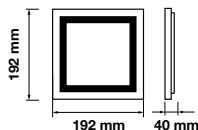

Emergency Pack:	Available	PF:	>0.9
Voltage/Frequency:	AC:85-265V,50/60Hz	Beam Angle:	120°
Luminous Flux:	1500lm	Body Type:	Aluminium
LED Type:	SMD	Shape:	Square
CRI:	>80	Dimension:	192x192x40mm