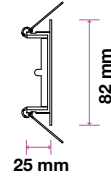

Fitting-Square-GU10

Box Qty.
100 Pcs

Model No: VT-779-WH-SQ
SKU Code: 3590
Base: GU10
Material: Zinc Alloy
Shape: Square
Color of Fixture: White
Dimension: 82x82x22mm
Cutting Size: 74mm
EAN Code: 3800157607193