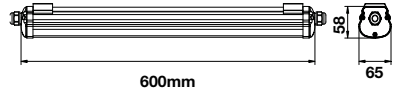

Waterproof Fitting-G Series

18w VT-6076

Box Qty.
12 Pcs

6283 - 4000K Day White
6282 - 6400K White

3800157616478
3800157616461

Voltage/Frequency: AC:220-240V,50Hz
Luminous Flux: 1440lm
CRI: >70
PF: >0.5

Beam Angle: 120°
Body Type: ABS+PC
IP Rating: IP65
LED Type: SMD

On/Off: >10,000
Life span: 20,000 Hours
Gross weight: 0.60 kg
Dimension: 600x65x58mm

Waterproof Fitting-G Series

36w VT-1249

Box Qty.
12 Pcs

6285 - 4000K Day White
6284 - 6400K White

3800157616492
3800157616485