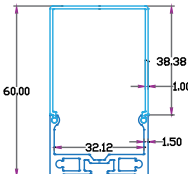

Aluminium Profile-Milky

Model No:	VT-7107
SKU Code:	9994
Dimension:	60x35.1x1000mm
Color of Fixture:	Milky
EAN Code:	3800157601399

Box Qty.
16 Pcs