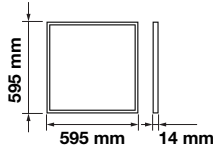

Square Panels-60x60

45W VT-645 EAN Code

- 632 - 3000K Warm White 3800157634304
- 633 - 4000K Day White 3800157634311
- 634 - 6400K White 3800157634328

3600 Lumens | **>80** CRI | **>0.9** PF

Voltage/Frequency	LED Type	Beam Angle	Body Type	Dimension	Life span	Box Qty.
AC:220-240V,50Hz	SMD	110°	Aluminum+P-MMA+PP	595x595x14mm	30,000 Hours	6