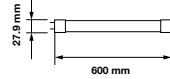

EQ. Watts:	18w	PF:	>0.5	On/Off:	>15,000
Voltage/Frequency:	AC:220-240V,50Hz	Beam Angle:	160°	Life span:	20,000 Hours
Luminous Flux:	850lm	Body Type:	Nano Plastic	Gross weight:	125g
LED Type:	SMD	Holder:	G13	Dimension:	27.9x600mm
CRI:	>80	Instant start :	0-100% in < 1s		

T8-Nano Plastic-60cm

10w VT-6072-NR Box Qty. **25Pcs**

- 6392 - 3000K Warm White 3800157625296
- 6393 - 4000K Day White 3800157625302
- 6394 - 6400K White 3800157625319