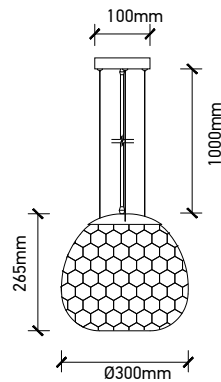

VT-7306

Designer Glass-Transparent

Box Qty.
8Pcs

SKU: 3883
EAN Code: 3800157621014
Material: Glass
Size: Ø300x265x1000mm