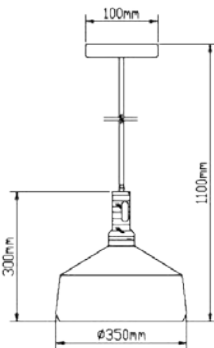

VT-7545-B

Wooden Top Iron-Black

Box Qty.
8Pcs

SKU: 3766
EAN Code: 3800157611398
Material: Iron+WOODEN TOP
Size: 350x300x1100mm