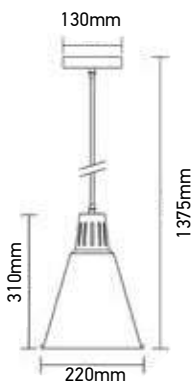

Box Qty.
4Pcs

SKU: 3702
EAN Code: 3800157610759
Material: Aluminium+ SAND FINISH
Size: 220x310x1375mm