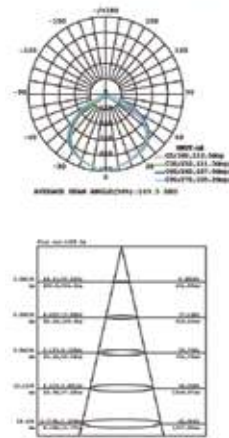

LUMINOUS INTENSITY DISTRIBUTION DIAGRAM

Slimline-Black Body

20W VT-20-B

- 439 - 3000K Warm White
- 440 - 4000K Day White
- 441 - 6400K White

EAN Code
3800157630955
3800157630962
3800157630979