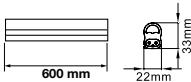

T5-With Fitting-30cm

4W VT-3033

Box Qty. 50 Pcs

6166 - 3000K Warm White
6167 - 4500K Day White
6168 - 6000K White

3800230629159
3800230629166
3800230629173

Upto 5Pcs Interlinkable

Sensor Compatible:	Yes	CRI:	>80	On/Off:	>10,000
Voltage/Frequency:	AC:200-240V,50/60Hz	PF:	>0.5	Life span:	20,000 Hours
Luminous Flux:	360lm	Beam Angle:	120°	Gross weight:	140g
LED Type:	SMD	Body Type:	Plastic	Dimension:	300x22x33mm

T5-With Fitting-60cm

7W VT-6073

Box Qty. 50 Pcs

6169 - 3000K Warm White
6170 - 4500K Day White
6171 - 6000K White

3800230629180
3800230629197
3800230629203

Upto 5Pcs Interlinkable

Sensor Compatible:	Yes	CRI:	>80	On/Off:	>10,000
Voltage/Frequency:	AC:200-240V,50/60Hz	PF:	>0.9	Life span:	20,000 Hours
Luminous Flux:	630lm	Beam Angle:	120°	Gross weight:	210g
LED Type:	SMD	Body Type:	Plastic	Dimension:	600x22x33mm

T5-With Fitting-120cm

14W VT-1273

Box Qty. 50 Pcs

6172 - 3000K Warm White
6173 - 4500K Day White
6174 - 6000K White

3800230629210
3800230629227
3800230629234

Upto 5Pcs Interlinkable

Sensor Compatible:	Yes	CRI:	>80	On/Off:	>10,000
Voltage/Frequency:	AC:200-240V,50/60Hz	PF:	>0.9	Life span:	20,000 Hours
Luminous Flux:	1260lm	Beam Angle:	120°	Gross weight:	300g
LED Type:	SMD	Body Type:	Plastic	Dimension:	1200x22x33mm