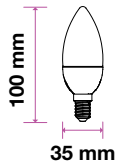

## INNOVATIVE LED LIGHTING

E14-Clear Filament

**4W** VT-254D

EAN Code

278 - 2700K Warm White 3800157634250

**350**  
Lumens**30w**  
EQ.Watts**E14**  
Base**C37**  
Type**>80**  
CRI**>0.5**  
PF

Voltage/Frequency	LED Type	Beam Angle	Body Type	Dimension	Life span	Box Qty.
AC:220-240V,50Hz	Filament	300°	Glass	Ø35x100mm	20,000 Hours	100