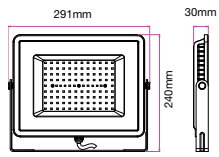

Slimline-Black Body

100W VT-100-B

- 412 - 3000K Warm White
- 413 - 4000K Day White
- 414 - 6400K White

EAN Code
3800157635684
3800157629119
3800157629126

IP65
RATING

1 METER WIRE

- 8000 Lumens
- SMD LED Type
- >80 CRI
- >0.9 PF
- AC:220-240V,50Hz Voltage/Frequency

Beam Angle	Body Type	Dimension	Life span	Box Qty.
100°	Die casting Aluminium	291x240x30mm	30,000 Hours	4