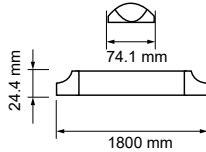

Live . Light . Life
www.vtacexports.com | www.v-tac.eu

V-TAC®

INNOVATIVE LED LIGHTING

Prismatic Fittings

60W VT-9-60

EAN Code