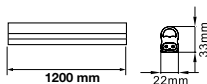

Upto 5Pcs Interlinkable