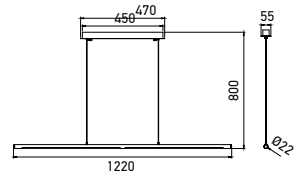

Voltage/Frequency: **AC:220-240V,50Hz**

Luminous Flux: **1800lm**

LED Type: **SMD**

CRI: **>80**

PF: **>0.8**

Beam Angle: **120°**

No. of LED: **120 pcs**

Material : **Stainless Steel+Metal+PMMA**

Unit GW : **1.59 Kg**

Life Span: **20,000 Hours**

Size : **1220x55x800mm**