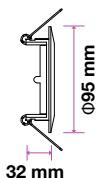

Fitting-Round-GU10

Box Qty.
100 Pcs

Model No: VT-775-WH
SKU Code: 3645
Base: GU10
Material: Aluminium
Shape: Round
Color of Fixture: White
Dimension: Ø95x32mm
Cutting Size: Ø85mm
EAN Code: 3800157617116