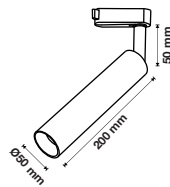

Voltage/Frequency	LED Type	Beam Angle	Body Type	Dimension	Life span	Box Qty.
AC:220-240V,50Hz	COB	24°	Aluminum	200x50x50mm	30,000 Hours	40

**5 YEARS WARRANTY**

\*Suitable for 10-12 hours daily, usage of the product for 24 hours a day would void warranty