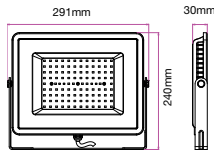

Slimline-Grey Body

100W VT-100-G

- 472 - 3000K Warm White
- 473 - 4000K Day White
- 474 - 6400K White

EAN Code
3800157631280
3800157631297
3800157631303

IP65
RATING

1 METER WIRE

- 8000 Lumens
- SMD LED Type
- >80 CRI
- >0.9 PF
- AC:220-240V,50Hz Voltage/Frequency

Beam Angle	Body Type	Dimension	Life span	Box Qty.
100°	Die casting Aluminium	291x240x30mm	30,000 Hours	4