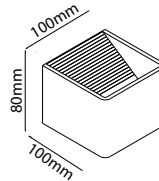

Sensor Compatible:	Yes	PF:	>0.45
Voltage/Frequency:	AC:110-240V,50/60Hz	Beam Angle:	120°
Luminous Flux:	560lm	Body Type:	Aluminium
IP Rating:	IP20	Dimension:	100x80x100mm
CRI:	>80		

Square-Bridgelux

5W

VT-758

Box Qty.
20Pcs

7085 - 3000K Warm White 3800157616447
7095 - 4000K Day White 3800157616959