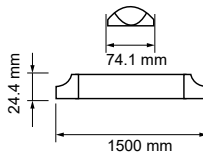

Prismatic Fittings

40W VT-8-40 EAN Code

- 665 - 3000K Warm White 3800157632201
- 666 - 4000K Day White 3800157632218
- 667 - 6400K White 3800157632225

- **4800** Lumens
- **>80** CRI
- **>0.9** PF
- **<1s** Instant Start
- **15000** On/Off
- **0.84kg** Weight

Voltage/Frequency	LED Type	Beam Angle	Body Type	Dimension	Life span	Box Qty.
AC:220-240V,50Hz	SMD	110°	Plastic	1200x74.1x24.4mm	30,000 Hours	10