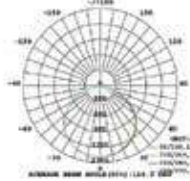

LUMINOUS EFFICIENCY IDENTIFICATION DIAGRAM