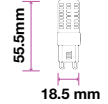

Capsules-G9

2.5W VT-1946

7205 - 3000K Warm White
7206 - 4000K Day White
7207 - 6400K White

3800157616317
3800157616324
3800157616331

Box Qty.
400 Pcs

EQ. Watts: **25w**
Voltage/Frequency: **AC:220-240V,50Hz**
Luminous Flux: **200lm**
LED Type: **SMD**
CRI: **>80**

PF: **>0.4**
Beam Angle: **300°**
Base: **G9**
Body Type: **Plastic**
Dimension: **16.5x48.7mm**

Capsules-G9-Milky Cover

3W VT-2083D

7253 - 2700K Warm White
7254 - 4000K Day White
7255 - 6400K White

3800157621656
3800157621663
3800157621670

Box Qty.
360 Pcs

EQ. Watts: **30w**
Voltage/Frequency: **AC:220-240V,50Hz**
Luminous Flux: **225lm**
LED Type: **SMD**
CRI: **>80**

PF: **>0.5**
Beam Angle: **360°**
Base: **G9**
Body Type: **Plastic**
Dimension: **18.5x55.5mm**