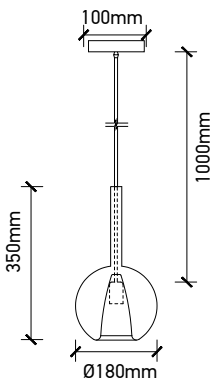

SKU: 3876  
EAN Code: 3800157620949  
Material: Glass+Metal  
Size: 250x420x1000mm

**VT-7181-GW**  
Double Glass-Gungrey-White

Box Qty.  
**9Pcs**

SKU: 3877  
EAN Code: 3800157620956  
Material: Glass+Metal  
Size: 180x350x1000mm