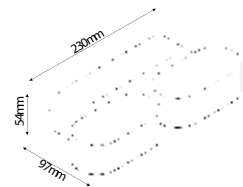

Sensor Compatible:	Yes	PF:	>0.5
Voltage/Frequency:	AC:110-240V,50/60Hz	Beam Angle:	350°
Luminous Flux:	1320lm	Body Type:	Aluminium
IP Rating:	IP65	Dimension:	230x54x97mm
CRI:	>80