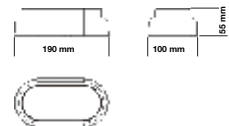

Sensor Compatible: **Yes**
Voltage/Frequency: **AC:200-240V,50/60Hz**
Luminous Flux: **560lm**
IP Rating: **IP54**
CRI: **>70**
PF: **>0.5**

Beam Angle: **120°**
Color of Fixture: **White**
Body Type: **PC**
Shape: **Rectangle**
Dimension: **190x100x55mm**