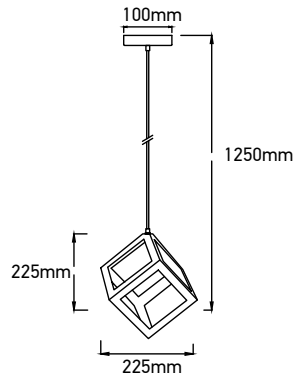

VT-7161-CG

Geometric Series-Gold Canopy

Box Qty.
10Pcs

SKU: 3833
EAN Code: 3800157616683
Material: Metal
Size: 225x225x1250mm