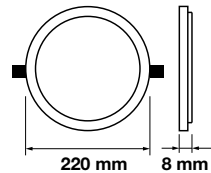

Cutting Size: $\varnothing 195\text{mm}$

Emergency Pack: **Available**
Voltage/Frequency: **AC:85-265V,50/60Hz**
Luminous Flux: **2900lm**

LED Type: **SMD**
CRI: **>80**
PF: **>0.9**

Beam Angle: **120°**
Body Type: **Aluminium**
Shape: **Round**
Dimension: **$\varnothing 220 \times 8\text{mm}$**