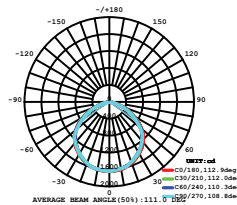

I Series-White Body

50w VT-4651W

5904 - 3000K Warm White 3800157619370
5905 - 4500K Day White 3800157619387
5906 - 6000K White 3800157619394

Box Qty.
10 Pcs

IP65
RATING

Sensor Compatible: Yes
Voltage/Frequency: AC:200-240V,50Hz
Luminous Flux: 4250lm
CRI: >70
PF: >0.9
Beam Angle: 110°
Color of Fixture: White
Body Type: Aluminium
IP Rating: IP65
Dimension: 255x196x36mm