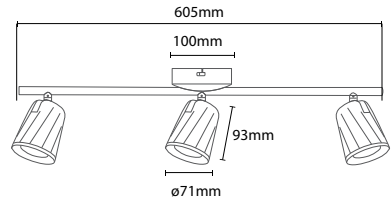

Tripple Head

18w VT-818-W

Box Qty.
12Pcs

8258 - 3000K Warm White 3800157627085
8260 - 4000K Day White 3800157627108

Sensor Compatible: Yes
Voltage/Frequency: AC:220-240V,50/60Hz
Luminous Flux: 1440lm
IP Rating: IP20
CRI: >80

PF: >0.5
Beam Angle: 100°
Body Type: Plastic+Metal
Dimension: 605x100x93mm