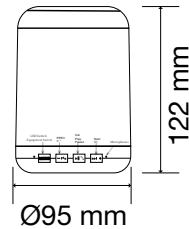

- Compatible with all smart devices including smart phones, laptops, tablets, etc...
- Supports MP3 files stored in micro SD cards & USB drives
- Supports FM Function, FM Frequency Range 87-108MHZ.
- Easy to plug in your iPod, smart phones, tablets, computer & laptops and other MP3 players or any audio source that uses a standard 35mm jack
- Built-in micro phone for hands-free speaker phone calling which is easy to pair and does not require any code/pin
- Color changing and brightness adjusted by touching.
- USB cable for power, plug and play.