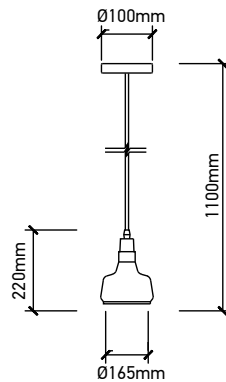

Box Qty.
8Pcs

SKU: 3818
EAN Code: 3800157615433
Material: Glass+Wood
Size: 135x240x1150mm

Box Qty.
8Pcs

SKU: 3819
EAN Code: 3800157615440
Material: Glass+Wood
Size: 165x220x1100mm