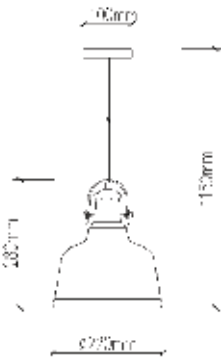

VT-7220-T
Transparent Glass Pendant

Box Qty.
8Pcs

SKU: 3727
EAN Code: 3800157611008
Material: Glass+Metal
Size: 220x280x1150mm