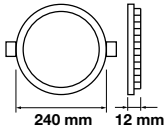

Cutting Size: $\varnothing$ 220 mm

Emergency Pack:	Available	PF:	>0.9
Voltage/Frequency:	AC:85-265V,50/60Hz	Beam Angle:	120°
Luminous Flux:	1800lm	Body Type:	Aluminium
LED Type:	SMD	Shape:	Round
CRI:	>80	Dimension:	$\varnothing$240x12mm