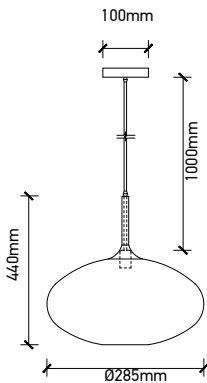

SKU: 3885  
EAN Code: 3800157621038  
Material: Glass+Metal  
Size: 285x440x1000mm

**VT-7281-AG**  
Modern-Amber Glass Pendant

Box Qty.  
**4Pcs**

SKU: 3886  
EAN Code: 3800157621045  
Material: Glass+Metal  
Size: 285x440x1000mm