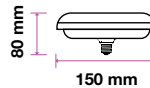

E27-Big Bulb & UFO

15W VT-216

EAN Code

213 - 3000K Warm White 3800157631785
214 - 4000K Day White 3800157631792
215 - 6400K White 3800157631808