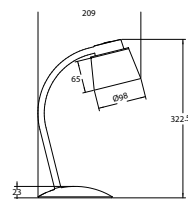

Voltage/Frequency:	AC:100-240V,50/60Hz	Beam Angle:	90°
Luminous Flux:	360lm	Color:	White
CRI:	>80	Body Type:	ABS+Metal
PF:	>0.45	Dimension:	210x136x32mm