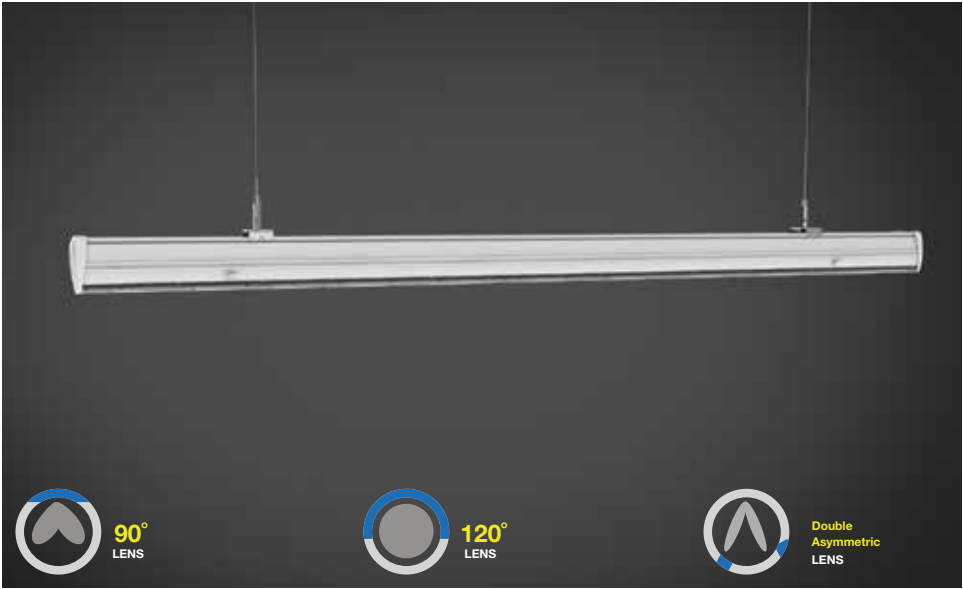

LED Linear Master Trunking

1360 - 4000K Day White

3800157625647