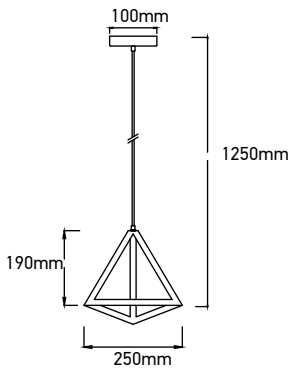

**VT-7141-MB**

Geometric Series-Black Canopy

Box Qty.  
**8Pcs**

SKU: 3832  
EAN Code: 3800157616676  
Material: Metal  
Size: 250x190x1250mm

**VT-7161-CG**

Geometric Series-Gold Canopy

Box Qty.  
**10Pcs**