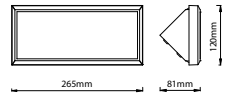

Landscape-Soft Light-Medium

12w VT-8054

Box Qty.
20Pcs

8233 - 3000K Warm White 3800157625739
8234 - 4000K Day White 3800157625746
8235 - 6400K White 3800157625753

Sensor Compatible: Yes
Voltage/Frequency: AC:100-240V,50/60Hz
Luminous Flux: 600lm
IP Rating: IP65
CRI: >80

PF: >0.9
Beam Angle: 110°
Body Type: PC
Dimension: 265x120x81mm

Landscape-Soft Light-Large

20w VT-8055

Box Qty.
20Pcs

8236 - 3000K Warm White 3800157625760
8237 - 4000K Day White 3800157625777
8238 - 6400K White 3800157625784

Sensor Compatible: Yes
Voltage/Frequency: AC:100-240V,50/60Hz
Luminous Flux: 1000lm
IP Rating: IP65
CRI: >80

PF: >0.9
Beam Angle: 110°
Body Type: PC
Dimension: 319x170x114mm