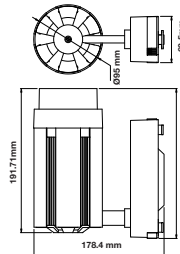

5 **V-TAC®** **PRO**
YEAR WARRANTY