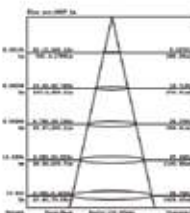

LUMINOUS INTENSITY DISTRIBUTION DIAGRAM