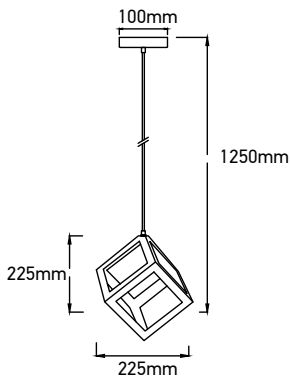

SKU: 3833  
EAN Code: 3800157616683  
Material: Metal  
Size: 225x225x1250mm

**VT-7161-MB**

Geometric Series-Black Canopy

Box Qty.  
**8Pcs**

SKU: 3834  
 EAN Code: 3800157616690  
 Material: Metal  
 Size: 225x225x1250mm