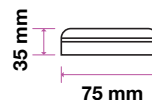

GX53-PAR Bulbs

7W VT-207

EAN Code

222 - 3000K Warm White

3800157631877

223 - 4000K Day White

3800157631884

224 - 6400K White

3800157631891