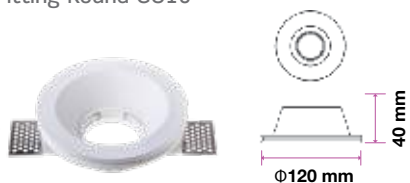

Fitting-Round-GU10

Box Qty.
24 Pcs

Model No: VT-776RD
SKU Code: 3640
Base: GU10
Material: Gypsum
Shape: Round
Color of Fixture: White
Dimension: Ø120x40mm
Cutting Size: Ø123mm
EAN Code: 3800157616348