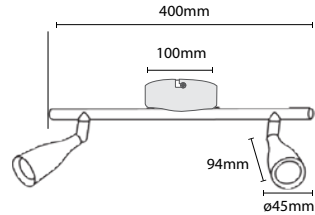

Double Head

9w

VT-810-W

Box Qty.
12Pcs

8266 - 3000K Warm White 3800157627160
8268 - 4000K Day White 3800157627184

Sensor Compatible: Yes
Voltage/Frequency: AC:220-240V,50/60Hz
Luminous Flux: 720lm
IP Rating: IP20
CRI: >80

PF: >0.5
Beam Angle: 100°
Body Type: Plastic+Metal
Dimension: 400x100x94mm