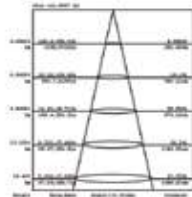

LUMINOUS INTENSITY DISTRIBUTION DIAGRAM