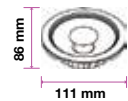

Box Qty.  
**60 Pcs**

EQ. Watts: **25w**  
Voltage/Frequency: **AC/DC:12V,50Hz**  
Luminous Flux: **950lm**  
LED Type: **COB**  
CRI: **>80**

PF: **>0.9**  
Beam Angle: **40°**  
Base: **G53**  
Body Type: **Plastic Clad Aluminium**  
Dimension: **Ø111x86x63mm**