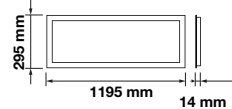

Emergency Pack: **Available**
Voltage/Frequency: **AC:220-240V,50/60Hz**
Luminous Flux: **5400lm**

LED Type: **SMD**
CRI: **>80**
PF: **>0.9**

Beam Angle: **120°**
Body Type: **Aluminium+PMMA+PS**
Shape: **Rectangle**
Dimension: **1195x295x14mm**