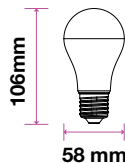

Live . Light . Life

www.vtacexports.com | www.v-tac.eu

V-TAC®

INNOVATIVE LED LIGHTING

E27-LED Plastic Bulbs

9W VT-209

EAN Code

156 - 3000K Warm White 3800157627696
157 - 4000K Day White 3800157627702
158 - 6400K White 3800157627719