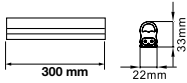

T5-With Fitting-30cm

4W VT-3033

Box Qty. 50 Pcs

6166 - 3000K Warm White
6167 - 4500K Day White
6168 - 6000K White

3800230629159
3800230629166
3800230629173