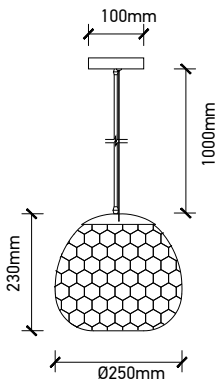

VT-7254

Designer Glass-Transparent

Box Qty.
8Pcs

SKU: 3882
EAN Code: 3800157621007
Material: Glass+Metal
Size: Ø250x230x1000mm