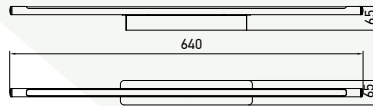

Voltage/Frequency: AC:220-240V,50Hz

No. of LED: 60 pcs

Luminous Flux: 900lm

Material: Stainless Steel+Metal+PMMA

LED Type: SMD

Unit GW: 1.08 Kg

CRI: >80

Life Span: 20,000 Hours

PF: >0.8

Size: 640x65x65mm

Beam Angle: 120°

Built In