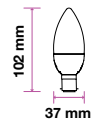

PF: **>0.5**
Beam Angle: **200°**
Base: **B22**
Body Type: **ThermoPlastic**
Dimension: **37x102mm**