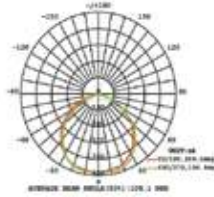

E Series-White Body

20w

VT-4021B

5946 - 3000K Warm White	3800157625395
5947 - 4000K Day White	3800157625401
5948 - 6500K White	3800157625418

Box Qty.
20 Pcs

IP65
RATING

Sensor Compatible:	Yes
Voltage/Frequency:	AC:220-240V,50Hz
Luminous Flux:	1700lm
CRl:	>70
PF:	>0.9
Beam Angle:	110°
Color of Fixture:	Black
Body Type:	Aluminium
IP Rating:	IP65
Dimension:	150x143x26mm