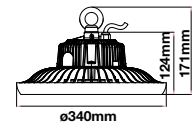

UFO-High Lumen-Meanwell Driver

100w VT-9117

5585 - 4000K Day White
5586 - 6400K White

3800157622271
3800157622288

Box Qty.
4 Pcs

Sensor Compatible:	Yes	PF:	> 0.9
Voltage/Frequency:	AC:100-240V,50/60Hz	Beam Angle:	120°
Luminous Flux:	13000lm	Body Type:	Die Cast Aluminium
LED Type:	SMD	IP Rating:	IP65
CRI:	> 70	Dimension:	280x165mm

UFO-High Lumen-Meanwell Driver

150w VT-9167

5592 - 6400K White

3800157622349

Box Qty.
2 Pcs

Sensor Compatible:	Yes	PF:	> 0.9
Voltage/Frequency:	AC:100-240V,50/60Hz	Beam Angle:	90°
Luminous Flux:	19500lm	Body Type:	Die Cast Aluminium
LED Type:	SMD	IP Rating:	IP65
CRI:	> 70	Dimension:	340x171mm