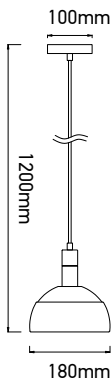

VT-7100-P
Pendant-Aluminium Shade-Pink