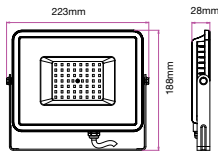

Slimline-Black Body

50W VT-50-B

- 406 - 3000K Warm White
- 407 - 4000K Day White
- 408 - 6400K White

EAN Code
3800157629218
3800157629072
3800157629089

IP65
RATING

- 4000 Lumens
- SMD LED Type
- >80 CRI
- >0.9 PF
- AC:220-240V,50Hz Voltage/Frequency

Beam Angle	Body Type	Dimension	Life span	Box Qty.
100°	Die casting Aluminium	223x188x28mm	30,000 Hours	8