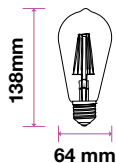

## INNOVATIVE LED LIGHTING

**120+** LUMENS PER WATT

**SUPER EFFICIENT**

E27-Amber Filament

**6W** VT-276

EAN Code

290 - 2200K Warm White 3800157634687

**725** Lumens