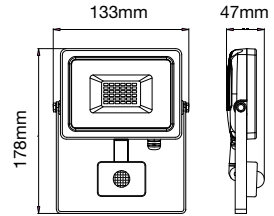

PIR-Slimline-White Body

10w VT-4810PIRW

5746 - 3000K Warm White 3800157608213
5747 - 4500K Day White 3800157608206

Box Qty.
20 Pcs

- Detection Angle: 120°
- Detection Distance: 2-8m
- Voltage/Frequency: AC:220-240V,50/60Hz
- Luminous Flux: 800lm
- CRI: >70
- PF: >0.9
- Beam Angle: 100°
- Color of Fixture: White
- Body Type: Die Cast Aluminium
- IP Rating: IP44
- Dimension: 133x178x47mm

PIR-Slimline-White Body

20w VT-4820PIRW

5756 - 3000K Warm White 3800157611688
5750 - 6000K White 3800157608879

Box Qty.
15 Pcs

- Detection Angle: 120°
- Detection Distance: 2-8m
- Voltage/Frequency: AC:220-240V,50/60Hz
- Luminous Flux: 1600lm
- CRI: >70
- PF: >0.9
- Beam Angle: 100°
- Color of Fixture: White
- Body Type: Die Cast Aluminium
- IP Rating: IP44
- Dimension: 185x211x50mm