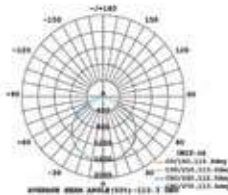

UFO-Highbay-120°

50w VT-9065-W

5609 - 3000K Warm White

5610 - 4000K Day White

5611 - 6400K White

3800157626507

3800157626514

3800157626521

Box Qty.
8 Pcs

120°
BEAM ANGLE

Sensor Compatible: Yes

Voltage/Frequency: AC:220-240V,50Hz

Luminous Flux: 4000lm

LED Type: SMD

CRI: >70

PF: >0.9

Beam Angle: 120°

Body Type: Die Cast Aluminium

IP Rating: IP44

Dimension: 220x114mm

UFO-Highbay-120°

100w VT-9115-W

5612 - 3000K Warm White

5613 - 4000K Day White

5614 - 6400K White

3800157626538

3800157626545

3800157626552

Box Qty.
2 Pcs

120°
BEAM ANGLE

Sensor Compatible: Yes

Voltage/Frequency: AC:220-240V,50Hz

Luminous Flux: 8000lm

LED Type: SMD

CRI: >70

PF: >0.9

Beam Angle: 120°

Body Type: Die Cast Aluminium

IP Rating: IP44

Dimension: 280x131mm