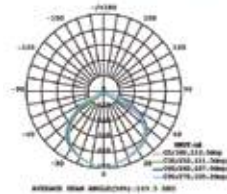

LUMINOUS INTENSITY DISTRIBUTION DIAGRAM