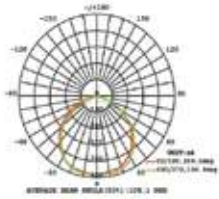

E Series-White Body

20w VT-4021W

- 5949 - 3000K Warm White 3800157625425
- 5950 - 4000K Day White 3800157625432
- 5951 - 6500K White 3800157625449

Box Qty.
20 Pcs

IP65
RATING

- Sensor Compatible: Yes
- Voltage/Frequency: AC:220-240V,50/60Hz
- Luminous Flux: 1700lm
- CRI: >70
- PF: >0.9
- Beam Angle: 110°
- Color of Fixture: White
- Body Type: Aluminium
- IP Rating: IP65
- Dimension: 150x143x26mm