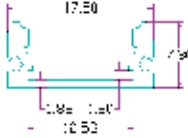

Model No:	VT-7106-1
SKU Code:	9992
Dimension:	17.5x7.8x1000/2000mm
Color of Fixture:	Milky
EAN Code:	3800230628800

Box Qty.
150 Pcs