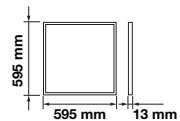

 Box Qty.  
6 Pcs

**120** + LUMENS  
PER WATT  
**SUPER EFFICIENT**

Emergency Pack: Available  
Voltage/Frequency: AC:220-240V,50/60Hz  
Luminous Flux: 5400lm

LED Type: SMD  
CRI: >80  
PF: >0.9

Beam Angle: 120°  
Body Type: Aluminium+PMMA+PP  
Shape: Square  
Dimension: 595x595x13mm