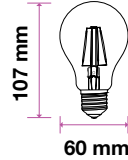

**806**  
Lumens

**60w**  
EQ.Watts

**E27**  
Base

**A60**  
Type

**>80**  
CRI

**>0.5**  
PF

Voltage/Frequency	LED Type	Beam Angle	Body Type	Dimension	Life span	Box Qty.
AC:220-240V,50Hz	Filament	300°	Glass	Ø60x107mm	20,000 Hours	50