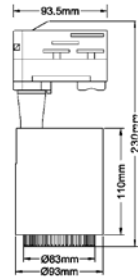

Sensor Compatible:	Yes	PF:	>0.9
Voltage/Frequency:	AC:220-240V,50/60Hz	Beam Angle:	20° ~ 60° (Adjustable)
Luminous Flux:	1450lm	Color of Fixture:	Black
LED Type:	COB	Body Type:	Aluminium
CRI:	>95	Life span:	30,000 Hours
		Dimension:	Ø93x93.5x203mm