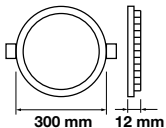

Cutting Size: $\varnothing$ 285mm

Emergency Pack:	Available	PF:	>0.9
Voltage/Frequency:	AC:85-265V,50/60Hz	Beam Angle:	120°
Luminous Flux:	2000lm	Body Type:	Aluminium
LED Type:	SMD	Shape:	Round
CRI:	>80	Dimension:	$\varnothing$300x12mm