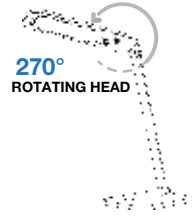

Voltage/Frequency:	AC:100-240V,50/60Hz	Beam Angle:	120°
Luminous Flux:	650lux	Color:	White
CRI:	>80	Body Type:	ABS+Aluminium
PF:	>0.45	Dimension:	240x396x180mm