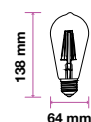

PF: >0.7  
 Beam Angle: 300°  
 Base: E27  
 Body Type: Glass  
 Dimension: 64x138mm

Amber Cover -Filament-ST64-E27

**4w**     **VT-1964**

4361 - 2200K Warm White     3800157602747

Box Qty. **50 Pcs**

EQ. Watts: **40w**  
 Voltage/Frequency: **AC:220-240V,50Hz**  
 Luminous Flux: **350lm**  
 Commercial Type: **ST64**  
 LED Type: **Filament**  
 CRI: **>80**