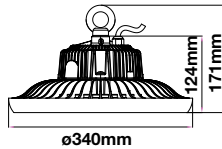

UFO Series

150W VT-9-150 EAN Code

560 - 4000K Day White 3800157632850
561 - 6400K White 3800157632867

18000 Lumens |
>80 CRI |
>0.9 PF |
|
IP65 RATING

Optional

Daylight Sensor

SKU - 1369

Voltage/Frequency	LED Type	Beam Angle	Body Type	Dimension	Life span	Box Qty.
AC:220-240V,50Hz	SMD	90°	Die cast Aluminum	Ø340x171mm	30,000 Hours	2