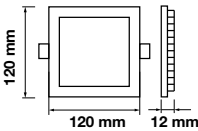

Cutting Size: **110mm**

Emergency Pack:	Available	PF:	>0.7
Voltage/Frequency:	AC:85-265V,50/60Hz	Beam Angle:	120°
Luminous Flux:	420lm	Body Type:	Aluminium
LED Type:	SMD	Shape:	Square
CRI:	>80	Dimension:	120x120x12mm