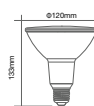

PF: >0.5
Beam Angle: 40°
Base: E27
Body Type: Plastic Coated Aluminium
Dimension: 120x133mm