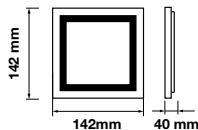

Emergency Pack:	Available	PF:	>0.9
Voltage/Frequency:	AC:85-265V,50/60Hz	Beam Angle:	120°
Luminous Flux:	800lm	Body Type:	Aluminium
LED Type:	SMD	Shape:	Square
CRI:	>80	Dimension:	142x142x40mm