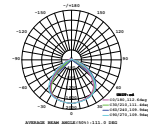

PIR-Slimline-White Body

30w

VT-4933PIRW

5822 - 3000K Warm White	3800157614962
5823 - 4000K Day White	3800157614979
5824 - 6400K White	3800157614986

Box Qty.
20 Pcs

Detection Angle:	120°
Detection Distance:	2-8m
Voltage/Frequency:	AC:220-240V,50/60Hz
Luminous Flux:	2550lm
CRI:	>70
PF:	>0.9
Beam Angle:	100°
Color of Fixture:	White
Body Type:	Die Cast Aluminium
IP Rating:	IP44
Dimension:	217x231x59mm

PIR-Slimline-White Body

50w

VT-4955PIRW

5840 - 3000K Warm White	3800157615143
5841 - 4000K Day White	3800157615150
5842 - 6400K White	3800157615167

Box Qty.
10 Pcs

Detection Angle:	120°
Detection Distance:	2-8m
Voltage/Frequency:	AC:220-240V,50/60Hz
Luminous Flux:	4250lm
CRI:	>70
PF:	>0.9
Beam Angle:	100°
Color of Fixture:	White
Body Type:	Die Cast Aluminium
IP Rating:	IP44
Dimension:	237x251x62mm