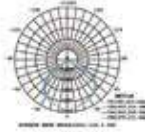

Slimline-Grey Body-Sand Finish

150w VT-49150G

5864 - 3000K Warm White 3800157615389

Box Qty.
2 Pcs

IP65
RATING

- Sensor Compatible: Yes
- Voltage/Frequency: AC:220-240V,50/60Hz
- Luminous Flux: 12750lm
- CRI: >70
- PF: >0.9
- Beam Angle: 100°
- Color of Fixture: Grey
- Body Type: Die Cast Aluminium
- IP Rating: IP65
- Dimension: 411x313x51mm

LUMINOUS INTENSITY DISTRIBUTION DIAGRAM