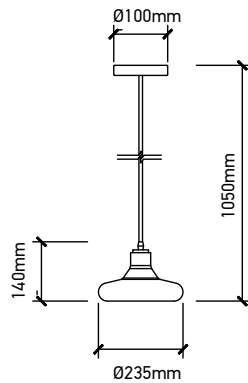

**VT-7240**

Transparent Glass-Wood Pendant

Box Qty.  
**8Pcs**

SKU: 3820  
 EAN Code: 3800157615457  
 Material: Glass+Wood  
 Size: 235x140x1050mm

**VT-7015**

3D Glass-Black Canopy

Box Qty.  
**10Pcs**

SKU: 3830