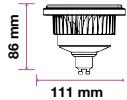

EQ. Watts: **60w**
Voltage/Frequency: **AC:200-240V,50Hz**
Luminous Flux: **900lm**
LED Type: **COB**
CRI: **>80**

PF: **>0.9**
Beam Angle: **40°**
Base: **GU10**
Body Type: **Plastic Clad Aluminium**
Dimension: **Ø111x86mm**