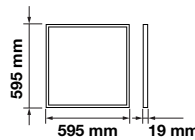

2IN1
RECESSED OR SURFACE

Emergency Pack: **Available**
Voltage/Frequency: **AC:200-240V,50/60Hz**
Luminous Flux: **2880lm**

LED Type: **SMD**
CRI: **>80**
PF: **>0.9**

Beam Angle: **120°**
Body Type: **Iron+PS**
Shape: **Square**
Dimension: **595x595x19mm**