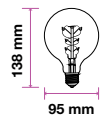

PF: **>0.5**
Beam Angle: **300°**
Base: **E27**
Body Type: **Glass**
Dimension: **95x138mm**