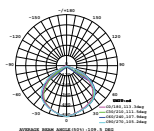

LUMINOUS INTENSITY DISTRIBUTION DIAGRAM