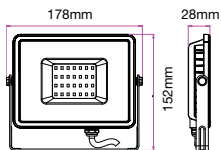

Slimline-White Body

30W VT-30-W

- 403 - 3000K Warm White
- 404 - 4000K Day White
- 405 - 6400K White

EAN Code
3800157629201
3800157629058
3800157629065

IP65
RATING