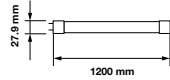

T8-Nano Plastic-High Lumen-120cm

18w VT-1285

Box Qty.
25 Pcs

6305 - 6400K White

3800157617390

120+ LUMENS
PER WATT
SUPER EFFICIENT

**Dummy Starter
Included**

EQ. Watts: 45w

Voltage/Frequency: AC:220-240V,50/60Hz

Luminous Flux: 2250lm

LED Type: SMD

CRI: >80

PF: >0.5

Beam Angle: 160°

Body Type: Nano Plastic

Holder: G13

Instant start: 0-100% in < 1s

On/Off: >15,000

Life span: 30,000 Hours

Gross weight: 200g

Dimension: 27.9x1200mm

T8-Nano Plastic-High Lumen-150cm

22w VT-1585

Box Qty.
25 Pcs

6306 - 3000K Warm White

6307 - 4000K Day White

6308 - 6400K White

3800157617406

3800157617413

3800157617420

120+ LUMENS
PER WATT
SUPER EFFICIENT

**Dummy Starter
Included**

EQ. Watts: 75w

Voltage/Frequency: AC:220-240V,50/60Hz

Luminous Flux: 3000lm

LED Type: SMD

CRI: >80

PF: >0.5

Beam Angle: 160°

Body Type: Nano Plastic

Holder: G13

Instant start: 0-100% in < 1s

On/Off: >15,000

Life span: 30,000 Hours

Gross weight: 1000g

Dimension: 27.9x1500mm