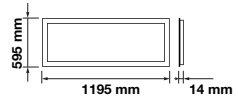

Emergency Pack: **Available**
Voltage/Frequency: **AC:200-240V,50/60Hz**
Luminous Flux: **5400lm**

LED Type: **SMD**
CRI: **>80**
PF: **>0.9**

Beam Angle: **120°**
Body Type: **Aluminium+PMMA+PS**
Shape: **Rectangle**
Dimension: **1195x595x14mm**