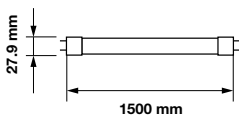

2250
Lumens

45w
EQ.Watts

>80
CRI

>0.5
PF

<0.5 s
Instant Start

15000
On/Off

0.1904kg
Weight

Voltage/Frequency	LED Type	Beam Angle	Body Type	Dimension	Life span	Box Qty.
AC:220-240V,50Hz	SMD	160°	Plastic	1200x27.9mm	30,000 Hours	25

120+ LUMENS
PER WATT

SUPER EFFICIENT

G13-T8 -Nano Plastic Tube-150CM

22W VT-152 EAN Code

689 - 3000K Warm White 3800157632935
674 - 4000K Day White 3800157632942
675 - 6400K White