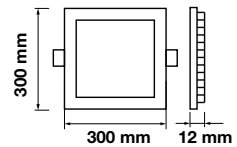

Cutting Size: 285x285mm

Emergency Pack: **Available**
Voltage/Frequency: **AC:85-265V,50/60Hz**
Luminous Flux: **2000lm**

LED Type: **SMD**
CRI: **>80**
PF: **>0.9**

Beam Angle: **120°**
Body Type: **Aluminium**
Shape: **Square**
Dimension: **300x300x12mm**