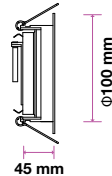

Fitting-Round-GU10

Box Qty.
100 Pcs

Model No: VT-781RD-WH
SKU Code: 3595
Base: GU10
Material: Aluminium+Ferrum
Shape: Round
Color of Fixture: White
Dimension: 100x45mm
Cutting Size: 90mm
EAN Code: 3800157607247