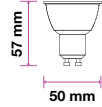

EQ. Watts:	45w	PF:	>0.5
Voltage/Frequency:	AC:220-240V,50Hz	Beam Angle:	110°
Luminous Flux:	500lm	Base:	GU10
LED Type:	SMD	Body Type:	Plastic
CRI:	>80	Dimension:	50x57mm