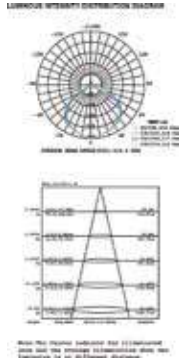

Slimline-Grey Body-Sand Finish

10w VT-4911G

5782 - 6400K White 3800157614566

Box Qty.
20 Pcs

IP65
RATING

- Sensor Compatible: Yes
- Voltage/Frequency: AC:220-240V,50/60Hz
- Luminous Flux: 800lm
- CRI: >70
- PF: >0.9
- Beam Angle: 100°
- Color of Fixture: Grey
- Body Type: Die Cast Aluminium
- IP Rating: IP65
- Dimension: 136x113x28mm