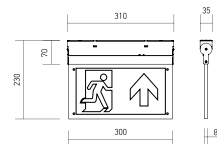

Lamp Type: 16 SMD LEDs
Lumens: 160lm
Input Voltage: AC:220-240V,50/60Hz
Protection Rating: IP20
Material: PC
Exit Lamp Type: Surface/Ceiling Mounted
Viewing Distance: 22 Meters From Both Sides

Emergency Operation Time: >3 Hours
Battery: Ni-cd 4.8V,600mAh
Recharging Time: 12 Hours
Test Button: Green Light Indicator Test Button
Stickers: 4 Stickers
Legends: 4 Way Legend Available
Mode Of Operation: Maintained