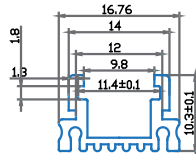

Aluminium Profile-Matt

Model No: VT-7101-M
SKU Code: 9982
Dimension: 16.76x10.3x1000mm
Color of Fixture: Matt
EAN Code: 3800230622136

Box Qty. **100 Pcs**