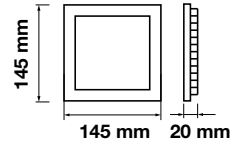

Box Qty.  
**20 Pcs**

Cutting Size: 125x125mm

Emergency Pack: **Available**  
Voltage/Frequency: **AC:85-265V,50/60Hz**  
Luminous Flux: **800lm**

LED Type: **SMD**  
CRI: **>80**  
PF: **>0.9**

Beam Angle: **120°**  
Body Type: **Aluminium(PKW)**  
Shape: **Square**  
Dimension: **145x145x20mm**