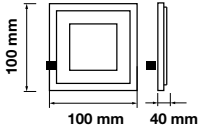

Cutting Size: 75x75mm

Emergency Pack: **Available** PF: >0.9
Voltage/Frequency: **AC:100-240V,50/60Hz** Beam Angle: **120°**
Luminous Flux: **420lm** Body Type: **Aluminium+Glass**
LED Type: **SMD** Shape: **Square**
CRI: >80 Dimension: **100x100x40mm**