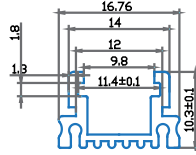

Aluminium Profile-Transparent

Model No: VT-7101-T
SKU Code: 9981
Dimension: 16.76x10.3x1000mm
Color of Fixture: Transparent
EAN Code: 3800230622129

Box Qty. **100 Pcs**