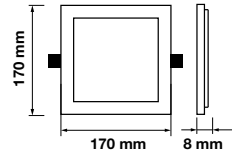

Cutting Size: 155x155mm

Emergency Pack: **Available**
Voltage/Frequency: **AC:85-265V,50/60Hz**
Luminous Flux: **2200lm**

LED Type: **SMD**
CRI: **>80**
PF: **>0.9**

Beam Angle: **120°**
Body Type: **Aluminium**
Shape: **Square**
Dimension: **170x170x8mm**