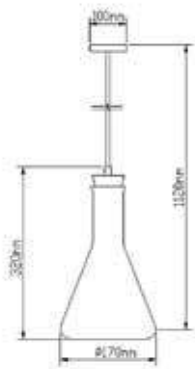

SKU: 3759  
EAN Code: 3800157611329  
Material: Glass+Wood  
Size: 190x320x1120mm

**VT-7175**  
White Glass-Wood Pendant

Box Qty.  
**8Pcs**

SKU: 3758  
EAN Code: 3800157611312  
Material: Glass+Wood  
Size: 170x320x1120mm