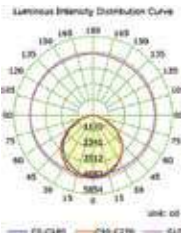

Sensor Compatible:	Yes	PF:	>0.95
Voltage/Frequency:	AC:100-240V,50Hz	Beam Angle:	100°
Luminous Flux:	6200lm	Body Type:	Die Cast Aluminium
LED Type:	SMD	IP Rating:	IP65
CRI:	>75	Dimension:	477x216x55mm