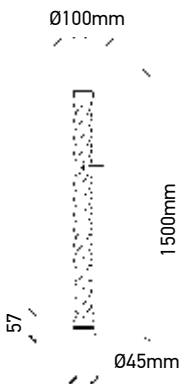

**VT-7118**

Pendant-Hemp Rope

Box Qty.  
**12Pcs**

SKU: 3754  
EAN Code: 3800157611275  
Material: Rope  
Size: 45x57x1500mm

**VT-7251**

Globe-Chrome Canopy

Box Qty.  
**4Pcs**

SKU: 3839  
EAN Code: 3800157616744  
Material: Acrylic Glass  
Size: 250x250x1300mm