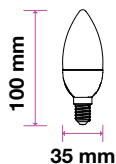

350
Lumens

30w
EQ.Watts

E14
Base

C37
Type

>80
CRI

>0.5
PF

Voltage/Frequency	LED Type	Beam Angle	Body Type	Dimension	Life span	Box Qty.
AC:220-240V,50Hz	Filament	300°	Glass	Ø35x100mm	20,000 Hours	100

E14-Clear Filament

4W VT-274

EAN Code

279 - 2700K Warm White 3800157634267