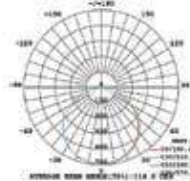

LUMINOUS EFFICIENCY IDENTIFICATION DIAGRAM