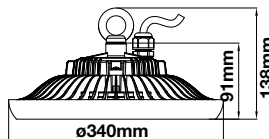

Voltage/Frequency	LED Type	Beam Angle	Body Type	Dimension	Life span	Box Qty.
AC:220-240V,50Hz	SMD	90°	Die cast Aluminum	Ø340x138mm	30,000 Hours	2