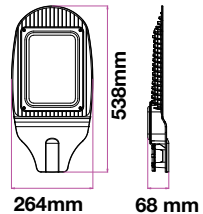

Sensor Compatible:	Yes	PF:	> 0.9
Voltage/Frequency:	AC:190-240V,50/60Hz	Beam Angle:	100°
Luminous Flux:	9600lm	Body Type:	Die Cast Aluminium
LED Type:	SMD	IP Rating:	IP65
CRI:	>70	Dimension:	264x538x68mm