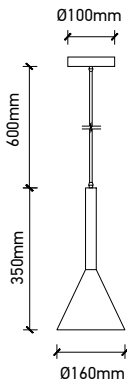

Box Qty.
20Pcs

SKU: 3869
EAN Code: 3800157620796
Material: Aluminium
Size: Ø160x350x600mm

VT-7330
Concrete-Mesh