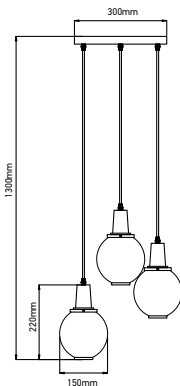

**VT-7240**

Transparent Glass-Wood Pendant

Box Qty.  
**8Pcs**

SKU: 3820  
 EAN Code: 3800157615457  
 Material: Glass+Wood  
 Size: 235x140x1050mm

**VT-7015**

3D Glass-Black Canopy

Box Qty.  
**10Pcs**

SKU: 3830