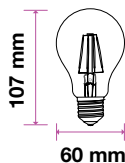

350
Lumens

30w
EQ.Watts

E27
Base

A60
Type

>80
CRI

>0.5
PF

Voltage/Frequency	LED Type	Beam Angle	Body Type	Dimension	Life span	Box Qty.
AC:220-240V,50Hz	Filament	300°	Glass	Ø60x107mm	30,000 Hours	50

E27-Amber Filament

6W VT-266

EAN Code

286 - 2200K Warm White 3800157634649