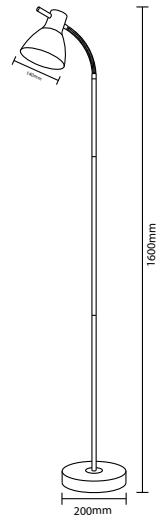

Floor Lamp-E27

VT-7600-SW

3704 3800157610773

Max. Watts: **60W**
Body Type: **Metal With Sand Finish**
Holder: **E27**
Color: **Sand White+Satin Nickel**
Dimension: **140x200x1600mm**

Box Qty.
4 Pcs