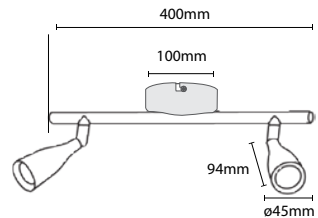

Double Head

9w

VT-810-B

Box Qty.
12Pcs

8267 - 3000K Warm White 3800157627177
8269 - 4000K Day White 3800157627191

Sensor Compatible: Yes
Voltage/Frequency: AC:220-240V,50/60Hz
Luminous Flux: 720lm
IP Rating: IP20
CRI: >80

PF: >0.5
Beam Angle: 100°
Body Type: Plastic+Metal
Dimension: 400x100x94mm