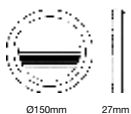

Sensor Compatible: **Yes**
Voltage/Frequency: **AC:100-240V,50/60Hz**
Luminous Flux: **60lm**
LED Type: **SMD**
CRI: **>80**
PF: **>0.5**

Beam Angle: **55°**
Body Type: **PC**
Color of Fixture: **Grey**
Shape: **Round**
Dimension: **150x27mm**