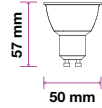

EQ. Watts:	45w	PF:	>0.5
Voltage/Frequency:	AC:220-240V,50Hz	Beam Angle:	110°
Luminous Flux:	500lm	Base:	GU10
LED Type:	SMD	Body Type:	Plastic
CRI:	>80	Dimension:	50x57mm