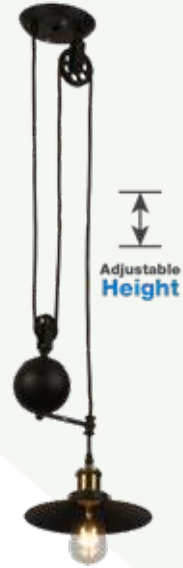

Box Qty.
12Pcs

SKU: 3753
EAN Code: 3800157611268
Material: Metal
Size: 260x170x1080mm

VT-7201
Vintage Metal-Pulley