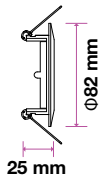

Fitting-Round-GU10

Box Qty.
100 Pcs

Model No: VT-7227RD-SN
SKU Code: 3470
Base: GU10
Material: Ferrum
Shape: Round
Color of Fxture: Satin Nickel
Dimension: Ø82x25mm
Cutting Size: Ø74mm
EAN Code: 3800157605892