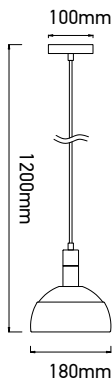

SKU: 3924  
EAN Code: 3800157626194  
Material: Plastic+Aluminium  
Size: 180x100x1200mm

**VT-7100-BL**  
Pendant-Aluminium Shade-Blue

Box Qty.  
**12Pcs**

SKU: 3925  
EAN Code: 3800157626200  
Material: Plastic+Aluminium  
Size: 180x100x1200mm