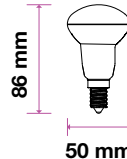

E14-LED Plastic Bulbs

6W VT-250

EAN Code

138 - 3000K Warm White 3800157627511
139 - 4000K Day White 3800157627528
140 - 6400K White 3800157627535