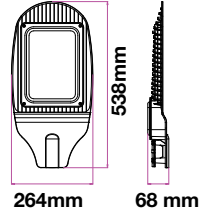

Sensor Compatible:	Yes	PF:	> 0.9
Voltage/Frequency:	AC:190-240V,50/60Hz	Beam Angle:	100°
Luminous Flux:	8000lm	Body Type:	Die Cast Aluminium
LED Type:	SMD	IP Rating:	IP65
CRI:	>70	Dimension:	264x538x68mm