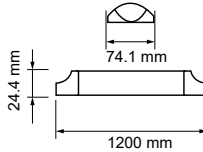

V-TAC®

INNOVATIVE LED LIGHTING

Live . Light . Life
www.vtacexports.com | www.v-tac.eu