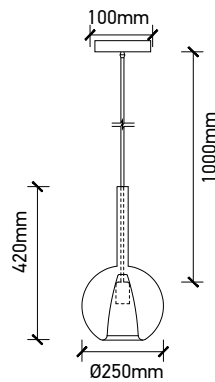

SKU: 3876  
EAN Code: 3800157620949  
Material: Glass+Metal  
Size: 250x420x1000mm

**VT-7181-GW**  
Double Glass-Gungrey-White

Box Qty.  
**9Pcs**

SKU: 3877  
EAN Code: 3800157620956  
Material: Glass+Metal  
Size: 180x350x1000mm