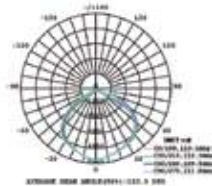

LUMINOUS INTENSITY DISTRIBUTION DIAGRAM