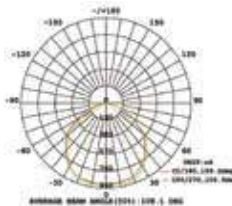

I Series-Black Body

200w VT-46200B

5893 - 6000K White

3800157616157

Box Qty.
5 Pcs

IP65
RATING

Sensor Compatible:	Yes
Voltage/Frequency:	AC:220-240V,50/60Hz
Luminous Flux:	17000lm
CRI:	>70
PF:	>0.9
Beam Angle:	110°
Color of Fixture:	Black
Body Type:	Aluminium
IP Rating:	IP65
Dimension:	415x332x45mm