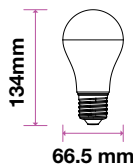

1055
Lumens

75w
EQ.Watts

E27
Base

A60
Type

>80
CRI

>0.5
PF

Voltage/Frequency	LED Type	Beam Angle	Body Type	Dimension	Life span	Box Qty.
AC:220-240V,50Hz	SMD	200°	Thermoplastic	Ø60x112mm	30,000 Hours	100

120+ LUMENS PER WATT

SUPER EFFICIENT

E27-LED Plastic Bulbs

12W VT-295

EAN Code

249 - 3000K Warm White 3800157633598
250 - 4000K Day White 3800157633604
251 - 6400K White 3800157633611