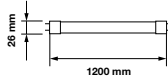

T8 Bread Tube-120cm

18w VT-1228-B

Box Qty. **25 Pcs**

SKU-6322

3800157619318

EQ. Watts:	36w	PF:	>0.9	On/Off:	>15,000
Voltage/Frequency:	AC:180-240V,50Hz	Beam Angle:	160°	Life span:	20,000 Hours
Luminous Flux:	1530lm	Body Type:	Glass with PET	Gross weight:	320g
LED Type:	SMD	Holder:	G13	Dimension:	26x1200mm
CR:	>95	Instant start :	0-100% in < 1s