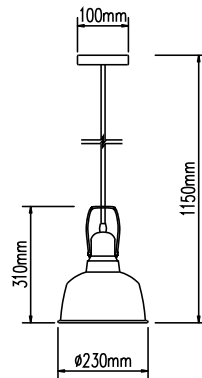

Box Qty.
8Pcs

SKU: 3729
EAN Code: 3800157611022
Material: Aluminium
Size: 230x310x1150mm