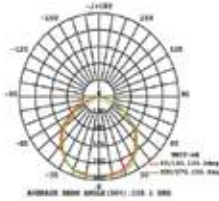

E Series-White Body

10w VT-4011W

- 5943 - 3000K Warm White 3800157625364
- 5944 - 4000K Day White 3800157625371
- 5945 - 6500K White 3800157625388

Box Qty.
40 Pcs

IP65
RATING

- Sensor Compatible: Yes
- Voltage/Frequency: AC:220-240V,50Hz
- Luminous Flux: 850lm
- CRI: >70
- PF: >0.9
- Beam Angle: 110°
- Color of Fixture: White
- Body Type: Aluminium
- IP Rating: IP65
- Dimension: 110x112x22mm