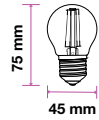

EQ. Watts:	40w	PF:	>0.4
Voltage/Frequency:	AC:220-240V,50Hz	Beam Angle:	300°
Luminous Flux:	400lm	Base:	E27
Commercial Type:	G45	Body Type:	Glass
LED Type:	Filament	Dimension:	45x75mm
CRI:	>80