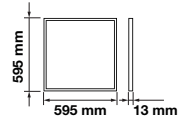

Emergency Pack: Available
Voltage/Frequency: AC:220-240V,50/60Hz
Luminous Flux: 4320lm

LED Type: SMD
CRI: >80
PF: >0.9

Beam Angle: 120°
Body Type: Aluminium+PMMA+PC
Shape: Square
Dimension: 595x595x13mm