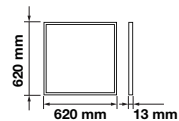

Emergency Pack: Available
Voltage/Frequency: AC:220-240V,50/60Hz
Luminous Flux: 4320lm

LED Type: SMD
CRI: >80
PF: >0.9

Beam Angle: 120°
Body Type: Aluminium+PMMA+PC
Shape: Square
Dimension: 620x620x13mm