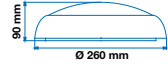

Emergency Battery Backup

Watts:	10w
Lumens:	720lm
Voltage/Frequency:	AC:200-240V,50/60Hz
On/Off Time:	< 0.5s
Life Span:	20,000 Hours
Unit Size:	Ø260x90mm
IP Rating:	IP65

Body Type:	PC
Emergency Operation time:	>3 Hours
Emergency Standby Watts:	>1.2 Watts
Battery Charging Current:	60mA
Battery Discharging Current:	200mA
Battery Type:	Ni-CD AA, 7.2V 1.0Ah
Charging indicate:	Green LED

Including battery protection circuit & inhibiting mode