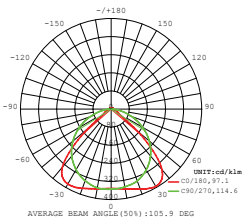

LED Linear Master Trunking

1360 - 4000K Day White

3800157625647

LED Linear Master Trunking

1361 - 4000K Day White

3800157625654

LED Linear Master Trunking

1362 - 4000K Day White

3800157625661

50w

VT-4551D

Box Qty.
2 Pcs

5 **V-TAC**® **PRO**
YEAR WARRANTY

Sensor Compatible: **Yes**
Voltage/Frequency: **AC:220-240V,50/60Hz**
Luminous Flux: **8000lm**
LED Type: **SMD**
CRI: **>80**
PF: **>0.9**

Color of Fixture: **White**
Body Type: **Steel**
Dimension: **1500mm**
ON/OFF Time: **>15000**
Life Span: **50,000 Hours**

V-TAC PERFORMANCE
160
LUMENS/WATT