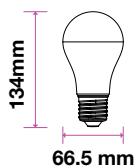

E27-LED Plastic Bulbs

17W VT-217

EAN Code

162 - 3000K Warm White

3800157627757

163 - 4000K Day White

3800157627764

164 - 6400K White

3800157627771