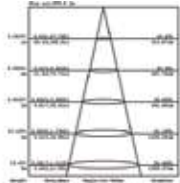

Slimline-White Body 200W VT-200-W

LUMINOUS INTENSITY DISTRIBUTION DIAGRAM

EAN Code
3800157629171
3800157629188

420 - 4000K Day White
421 - 6400K White