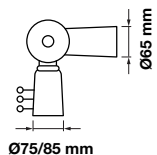

Compatible with 100W,120W and 150W models, this adapter allows the angle of the streetlight to be adjusted as per client's requirements.