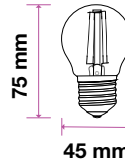

E27-Clear Filament

4W VT-244

EAN Code

280 - 2700K Warm White 3800157633710

400
Lumens

35w
EQ.Watts

E27
Base

G45
Type

>80
CRI

>0.4
PF

Voltage/Frequency	LED Type	Beam Angle	Body Type	Dimension	Life span	Box Qty.
AC:220-240V,50Hz	Filament	300°	Glass	Ø45x75mm	20,000 Hours	100