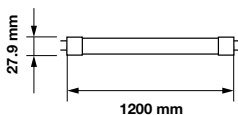

Voltage/Frequency	LED Type	Beam Angle	Body Type	Dimension	Life span	Box Qty.
AC:220-240V,50Hz	SMD	160°	Plastic	600x27.9mm	30,000 Hours	25