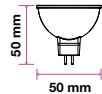

EQ. Watts:	45w	PF:	>0.5
Voltage/Frequency:	AC/DC:12V,50Hz	Beam Angle:	110°
Luminous Flux:	500lm	Base:	MR16
LED Type:	SMD	Body Type:	Plastic
CRI:	>80	Dimension:	50x50mm