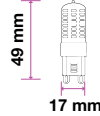

G9-Capsules

3W VT-204

EAN Code

246 - 3000K Warm White 3800157632669
247 - 4000K Day White 3800157632676
248 - 6400K White 3800157632683