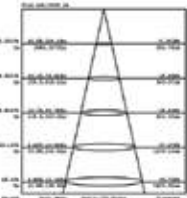

Slimline-White Body 300W VT-300-W

LUMINOUS INTENSITY DISTRIBUTION DIAGRAM

EAN Code
3800157631426
3800157631433

486 - 4000K Day White
487 - 6400K White