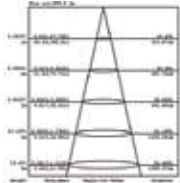

Slimline-Grey Body 200W VT-200-G

EAN Code
3800157631402
3800157631419

484 - 4000K Day White
485 - 6400K White

LUMINOUS INTENSITY DISTRIBUTION DIAGRAM

- **16000** Lumens
- **SMD** LED Type
- **>80** CRI
- **>0.9** PF
- **AC:220-240V,50Hz** Voltage/Frequency

Beam Angle	Body Type	Dimension	Life span	Box Qty.
100°	Die casting Aluminium	439x346x56mm	30,000 Hours	2

Slimline-Grey Body 300W VT-300-G

EAN Code
3800157631440
3800157631457

488 - 4000K Day White
489 - 6400K White

- **24000** Lumens
- **SMD** LED Type
- **>80** CRI
- **>0.9** PF
- **AC:220-240V,50Hz** Voltage/Frequency

Beam Angle	Body Type	Dimension	Life span	Box Qty.
100°	Die casting Aluminium	529x415x55mm	30,000 Hours	2