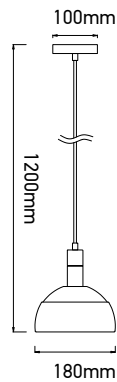

Box Qty.
12Pcs

SKU: 3923
EAN Code: 3800157626187
Material: Plastic+Aluminium
Size: 180x100x1200mm