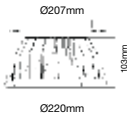

**SUPER EFFICIENT**

Sensor Compatible: Yes  
Voltage/Frequency: AC:100-277V,50/60Hz  
Luminous Flux: 3600lm  
LED Type: COB  
CRI: >80  
PF >0.9

Beam Angle: 120°  
Body Type: PKW  
Color of Fixture: White  
Shape: Round  
Dimension: Ø220x103mm  
Cutting Size: Ø207mm