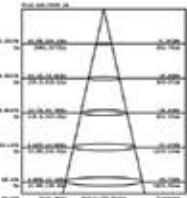

- **24000** Lumens
- **SMD** LED Type
- **>80** CRI
- **>0.9** PF
- **AC:220-240V,50Hz** Voltage/Frequency

Beam Angle	Body Type	Dimension	Life span	Box Qty.
100°	Die casting Aluminium	529x415x55mm	30,000 Hours	2