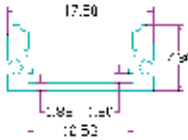

Model No:	VT-7106-2
SKU Code:	9993
Dimension:	17.5x7.8x1000/2000mm
Color of Fixture:	Milky
EAN Code:	3800230628817

Box Qty.
70 Pcs