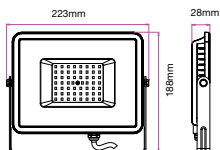

Slimline-Grey Body

50W VT-50-G

- 463 - 3000K Warm White
- 464 - 4000K Day White
- 465 - 6400K White

EAN Code
3800157631198
3800157631204
3800157631211

4000
Lumens

SMD
LED Type

>80
CRI

>0.9
PF

AC:220-240V,50Hz
Voltage/Frequency

Beam Angle	Body Type	Dimension	Life span	Box Qty.
100°	Die casting Aluminium	223x188x28mm	30,000 Hours	8