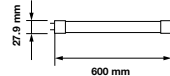

5 YEAR WARRANTY

120+ LUMENS PER WATT
SUPER EFFICIENT