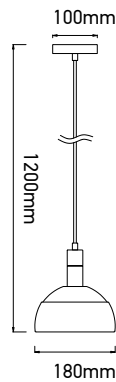

SKU: 3924  
EAN Code: 3800157626194  
Material: Plastic+Aluminium  
Size: 180x100x1200mm

**VT-7100-BL**  
Pendant-Aluminium Shade-Blue

Box Qty.  
**12Pcs**

SKU: 3925  
EAN Code: 3800157626200  
Material: Plastic+Aluminium  
Size: 180x100x1200mm