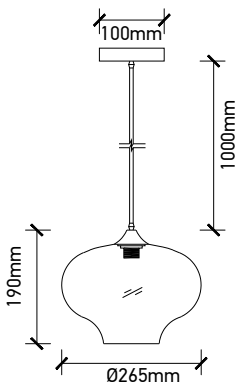

VT-7304-AW
Double Glass-Amber-White

Box Qty.
8Pcs

SKU: 3875
EAN Code: 3800157620932
Material: Glass+Metal
Size: Ø250x420x1000mm