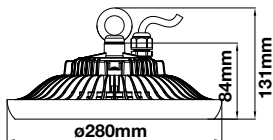

Live . Light . Life
www.vtacexports.com | www.v-tac.eu

V-TAC®

INNOVATIVE LED LIGHTING

UFO Series

100W VT-9-99 EAN Code

554 - 4000K Day White 3800157632799
555 - 6400K White 3800157632805

- **8000** Lumens
- **>80** CRI
- **>0.9** PF
- **IP 44** Rating

Voltage/Frequency	LED Type	Beam Angle	Body Type	Dimension	Life span	Box Qty.
AC:220-240V,50Hz	SMD	120°	Die cast Aluminum	Ø280x131mm	30,000 Hours	4