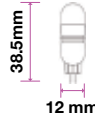

Live . Light . Life
www.vtacexports.com | www.v-tac.eu

G4-Capsules

1.5W VT-201

EAN Code

- 240 - 3000K Warm White 3800157632607
- 241 - 4000K Day White 3800157632614
- 242 - 6400K White 3800157632621