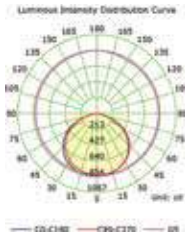

Sensor Compatible:	Yes	PF:	> 0.9
Voltage/Frequency:	AC:190-240V,50/60Hz	Beam Angle:	100°
Luminous Flux:	2400lm	Body Type:	Die Cast Aluminium
LED Type:	SMD	IP Rating:	IP65
CRI:	>70	Dimension:	175x373x52mm