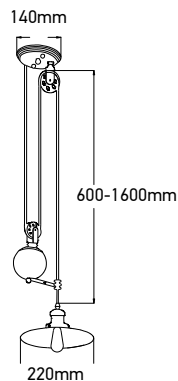

**VT-7118**

Pendant-Hemp Rope

Box Qty.  
**12Pcs**

SKU: 3754  
EAN Code: 3800157611275  
Material: Rope  
Size: 45x57x1500mm

**VT-7251**

Globe-Chrome Canopy

Box Qty.  
**4Pcs**

SKU: 3839  
EAN Code: 3800157616744  
Material: Acrylic Glass  
Size: 250x250x1300mm