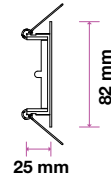

Fitting-Square-GU10

Box Qty.
100 Pcs

Model No: VT-779-SN-SQ
SKU Code: 3591
Base: GU10
Material: Zinc Alloy
Shape: Square
Color of Fixture: Satin Nickel
Dimension: 82x82x25mm
Cutting Size: 74mm
EAN Code: 3800157607209