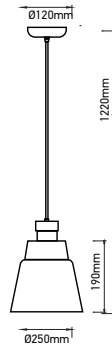

Pendant Light-White Lamp Shade

7W

VT-7444-WH

Box Qty.
8Pcs

3937 - 3000K Warm White
3931 - 4000K Day White

3800157628983
3800157626590

Built In **LED**

Voltage/Frequency: AC:220-240V,50Hz

Luminous Flux: 400lm

LED Type: SMD

CRI: >80

PF: >0.5

Beam Angle: 120°

No. of LED: 14 pcs

Material : Metal Finish

Unit GW : 1.9 Kg

Life Span: 30,000 Hours

Size : Ø250xH190mm