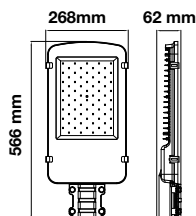

Streetlight-High Lumen

100w VT-15105ST

5501 - 3000K Warm White
5477 - 4500K Day White

3800157634595
3800157608794

Box Qty.
1 Pcs

IP65
RATING