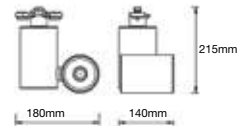

Sensor Compatible:	Yes	PF:	>0.9
Voltage/Frequency:	AC:220-264V,50/60Hz	Beam Angle:	24°
Luminous Flux:	2700lm	Color of Fixture:	Black
LED Type:	COB	Body Type:	Aluminium
CRI:	>95	Life span:	30,000 Hours
		Dimension:	180x140x215mm