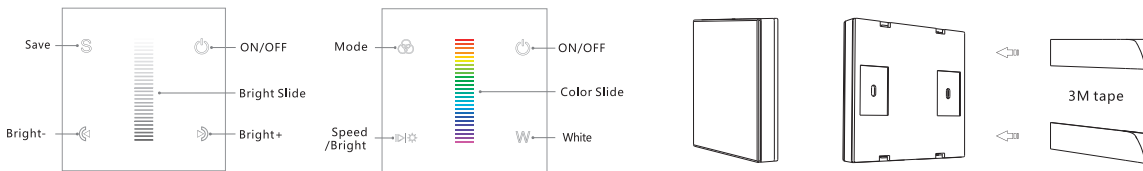

ONE CHANEL RECHARGEABLE LED PANEL REMOTE

To control single color LED lamp | Removeable and stick anywhere easily | Built-in rechargeable Li-Battery | With on/off state and touch operation indication | Adopt 2.4GHz wireless technology | Wireless control 30m | Can remote control multiple controllers or lamps | High precision touch chip with high sensitive&high stability touch control

Standby time: 6 months | Remote distance: 30m | Working temperature: -30°C~55°C | Product size: L86×W86×H13.5mm

FOUR CHANEL RECHARGEABLE LED PANEL REMOTE

To control single color LED lamp | Removeable and stick anywhere easily | Built-in rechargeable Li-Battery | With on/off state and touch operation indication | Adopt 2.4GHz wireless technology | Wireless control 30m | Can remote control multiple controllers or lamps | High precision touch chip with high sensitive&high stability touch control

Standby time: 6 months | Remote distance: 30m | Working temperature: -30°C~55°C | Product size: L86×W86×H13.5mm

FULL INFO FOR THE PRODUCTS, INSTRUCTIONS AND VIDEOS, CAN BE FOUND AT WWW.ELMARKHOLDING.EU