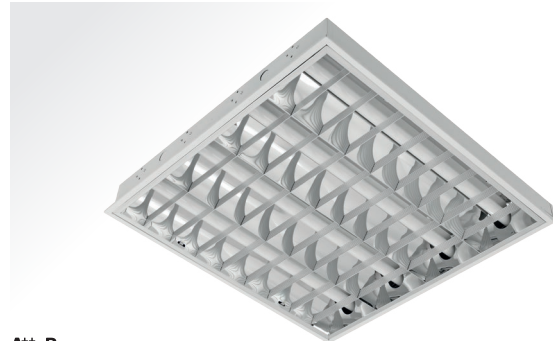

A++B

Fluorescent fixture KALI, electronic ballast

Cat. 9KBME218 2x18W BM	Cat. 9KBME236 2x36W BM	Cat. 9KOME218 2x18W OM	Cat. 9KOME418 4x18W OM