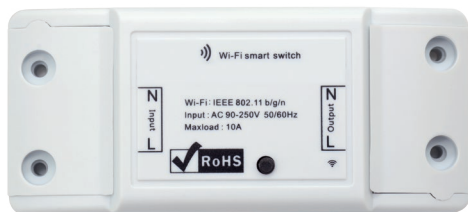

WIRELESS SMART SWITCH

◆ 195001