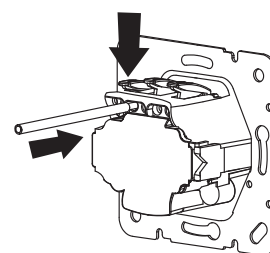

screwless type socket