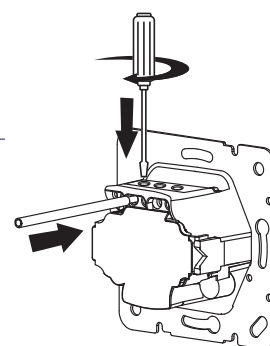

190212D

190212F

**FUNCTIONAL PART PLUS PANEL "CITY" SERIES**

Catalogue number	Type	Colour	Rated current In (A)
190012	1 button 1 way switch	Champagne metallic	10
190012L	1 button 1 way switch with light	Champagne metallic	10
190022	1 button 2 way switch	Champagne metallic	10
190022L	1 button 2 way switch with light	Champagne metallic	10
190032	1 button cross switch	Champagne metallic	10
190042	2 buttons 1 way switch	Champagne metallic	10
190052	2 buttons 2 way switch	Champagne metallic	10
190192	Dimmer switch LED 3-300W	Champagne metallic	-
190182	Door bell switch	Champagne metallic	-
190184	Push light button	Champagne metallic	-
190212	German screwless type socket	Champagne metallic	16
190212S	German screw type socket	Champagne metallic	16
190212F	French screw type socket	Champagne metallic	16
190372	German screwless type socket (double)	Champagne metallic	16
190372S	German screw type socket (double)	Champagne metallic	16
190212D	German screw type socket IP44	Champagne metallic	16