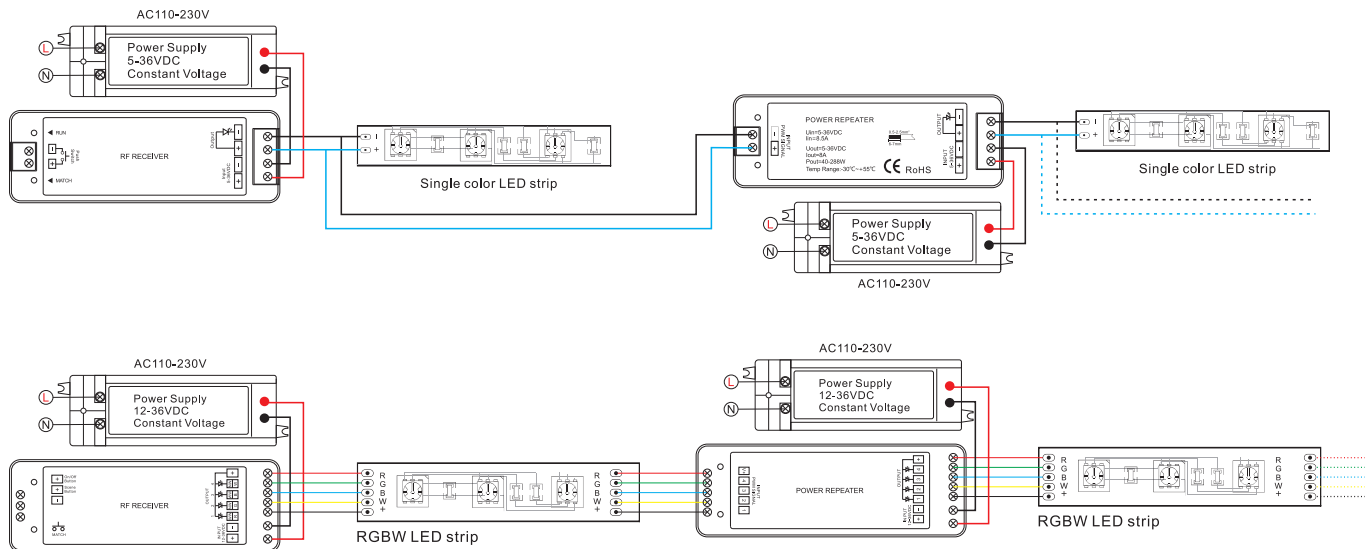

ONE CHANEL POWER REPEATER

◆ 99REPEATER1

FOUR CHANEL POWER REPEATER

◆ 99REPEATER4

**NEW ITEM**

ONE / FOUR CHANEL CONSTANT VOLTAGE POWER REPEATER

Catalogue number	Input voltage	Output type	Output current	Output power (5V)	Output power (12V)	Output power (24V)	Output power (36V)
◆ 99REPEATER1	5-36 VDC	Constant voltage	1Chanel x 8A	0 - 40W	0 - 96W	0 - 192W	0 - 288W
◆ 99REPEATER4	12-36VDC	Constant voltage	4Chanel 4 x 5A	-	0 - 240W	0 - 480W	0 - 720W