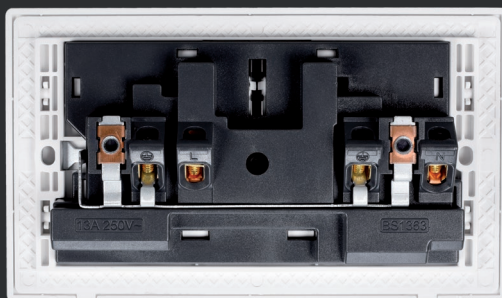

5 YEAR WARRANTY