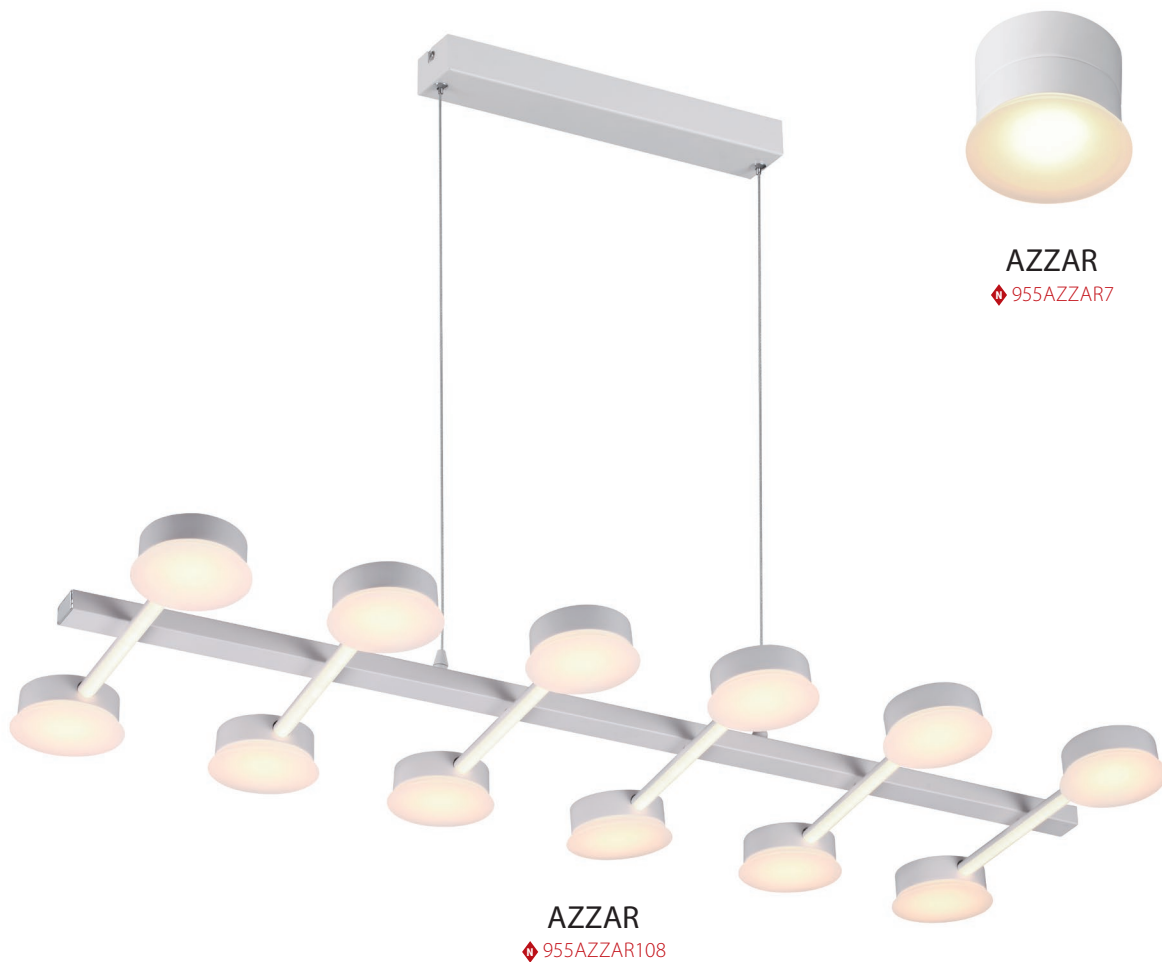

AZZAR

11

LUX

AZZAR

Catalogue number	Description	Watt (W)	Whole fixture lumens (lm)	Colour temp. (K)	Colour	Width/Diameter (mm)	Length (mm)	Height (mm)	Energy class
955AZZAR7	Ceiling lamp	7	490	3000	mat white	100	100	75	A++A
955AZZAR108	Chandelier	108	8100	3000	mat white	1000	420	1200	A++A

Material: Aluminium + acrylic + silicon, LED: Included, Light source: Epistar 2835, White: RAL9016