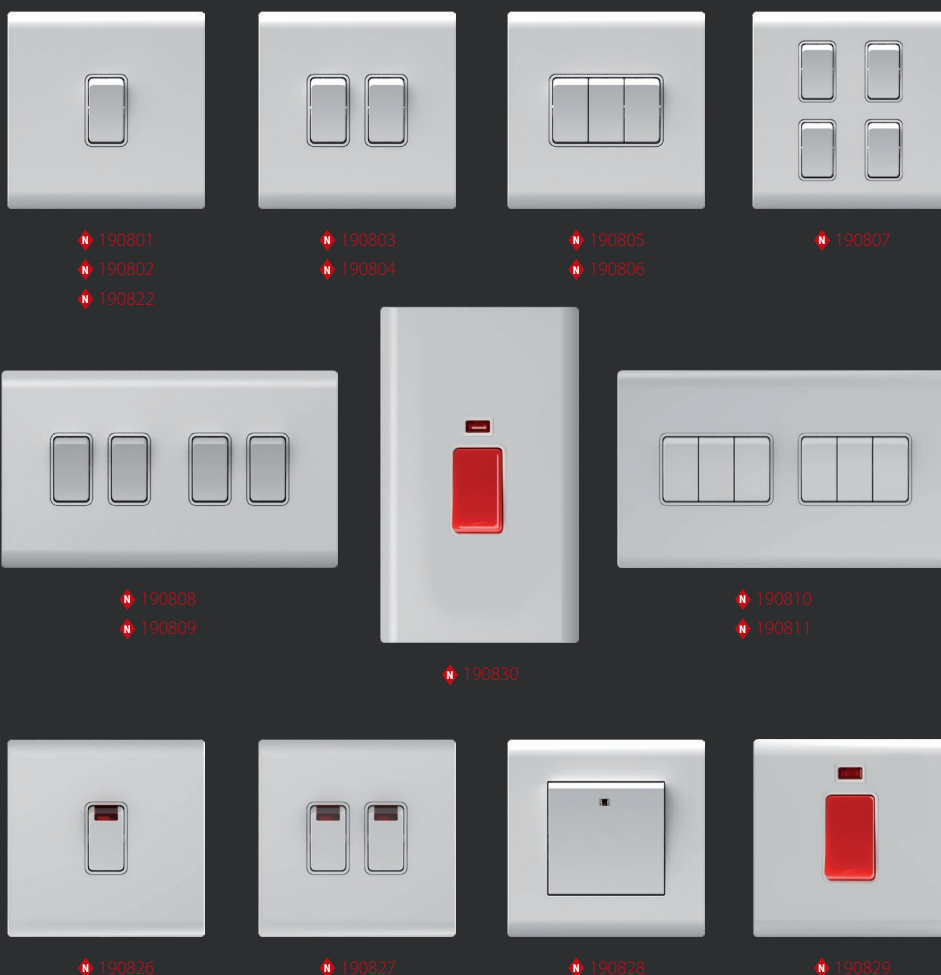

### Ultra thin 4mm

1 small button switch white

2 small button switch white

3 small button switch white

1 big button switch white

2 big button switch white

3 big button switch white

4 small button switch stainless steel

6 big button switch stainless steel

**5** YEAR WARRANTY

**FUNCTIONAL PART PLUS PANEL "LONDON" SERIES - SMALL BUTTON SWITCHES**

Catalogue number	Type	Material	Colour	Rated current In (A)
<b>N</b> 190801	1 button 1 way switch	Plastic PC	white	10AX
<b>N</b> 190802	1 button 2 way switch	Plastic PC	white	10AX
<b>N</b> 190803	2 button 1 way switch	Plastic PC	white	10AX
<b>N</b> 190804	2 button 2 way switch	Plastic PC	white	10AX
<b>N</b> 190805	3 button 1 way switch	Plastic PC	white	10AX
<b>N</b> 190806	3 button 2 way switch	Plastic PC	white	10AX
<b>N</b> 190807	4 button 1 way switch	Plastic PC	white	10AX
<b>N</b> 190808	4 button 1 way switch	Plastic PC	white	10AX
<b>N</b> 190809	4 button 2 way switch	Plastic PC	white	10AX
<b>N</b> 190810	6 button 1 way switch	Plastic PC	white	10AX
<b>N</b> 190811	6 button 2 way switch	Plastic PC	white	10AX
<b>N</b> 190826	1 button double pole switch with neon	Plastic PC	white	20AX
<b>N</b> 190827	2 button double pole switch with neon	Plastic PC	white	20AX
<b>N</b> 190822	1 button cross switch	Plastic PC	white	10AX
<b>N</b> 190824	Door bell switch	Plastic PC	white	10A
<b>N</b> 190829	1 button double pole switch with neon	Plastic PC	white	45A
<b>N</b> 190830	1 button double pole switch with neon	Plastic PC	white	45A