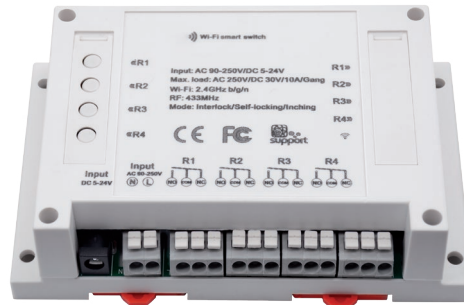

SMART WIFI
FOUR CHANEL SWITCH

◆ 195006

SMART HOME CONTROL

NEW ITEM

SMART WIFI FOUR CHANEL SWITCH

Catalogue number	Input voltage	Output current	Output power	Colour
◆ 195006	90-250V AC	4x10A	4x2200 W	white

Real-time ON/OFF switching electrical devices from anywhere | Three modes to work- Switch among interlock/self-locking/inching modes | Possibility to turn on devices for 0,25-4 s | Control each channel separately | Control is done from anywhere with IOS or Android mobil application, RF remote | Control electrical devices over Wi-Fi | Time setting function- turn ON/OFF at specified time after seting | Supports max 8 enabled timing tasks | Mounting in Din rail | Possibility to voice control with AMAZON ALEXA | Works with GOOGLE NEST | This device is good for industrial control

Working temperature: 0°C-40°C (32°F-104°F). | Humidity: 5%-90%RH, Non-condensing | Frequency: 2.4Ghz | Product size: L145xW90

FULL INFO FOR THE PRODUCTS, INSTRUCTIONS AND VIDEOS, CAN BE FOUND AT WWW.ELMARKHOLDING.EU