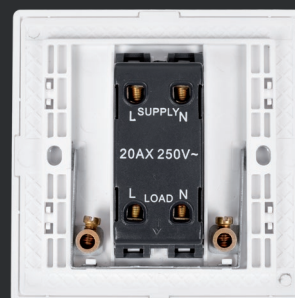

5 YEAR WARRANTY