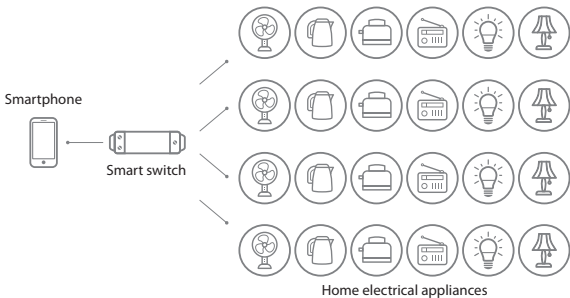

Real-time ON/OFF switching electrical devices from anywhere | Three modes to work- Switch among interlock/self-locking/inching modes | Possibility to turn on devices for 0,25-4 s | Control each channel separately | Control is done from anywhere with IOS or Android mobil application, RF remote | Control electrical devices over Wi-Fi | Time setting function- turn ON/OFF at specified time after seting | Supports max 8 enabled timing tasks | Mounting in Din rail | Possibility to voice control with AMAZON ALEXA | Works with GOOGLE NEST | This device is good for industrial control