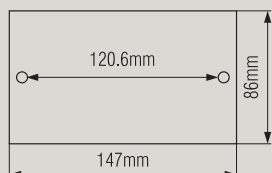

Dimensions of console box for Switches and sockets LONDON series