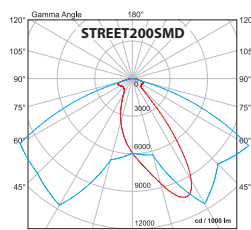

STREET POLE JOINT
Diam.: 60mm
Colour body: grey
Size (mm): Diameter 60 / Width 150 / Height 250
Catalogue number: 98POLE60
Packing (pcs): 1