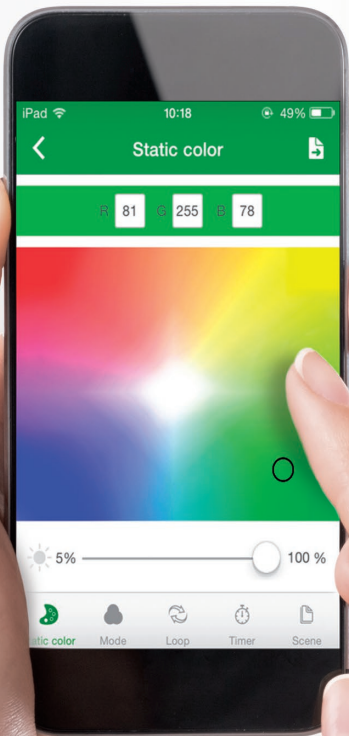

# Anytime and anywhere

JOSEY

JOSEY  
◆ 995JOSEY48

JOSEY  
◆ 955JOSEY120

JOSEY  
◆ 955JOSEY156P

JOSEY

Catalogue number	Description	Watt (W)	Whole fixture lumens (lm)	Colour temp. (K)	Colour	Width/Diameter (mm)	Length (mm)	Height (mm)	Energy class
◆ 955JOSEY48	Chandelier	48	3600	3000	mat white	410	410	170	A++A
◆ 955JOSEY120	Chandelier	120	9000	3000	mat white	610	610	260	A++A
◆ 955JOSEY156P	Pendant	156	11700	3000	mat white	700		1200	A++A