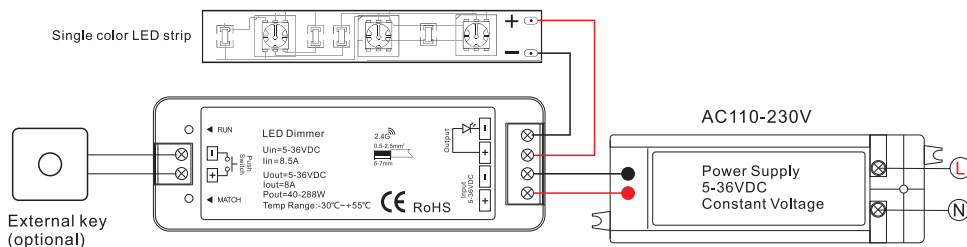

99RECEIVER1

FOUR CHANEL DIMMING RECEIVER

99RECEIVER4

NEW ITEM

ONE / FOUR CHANEL CONSTANT VOLTAGE LED DIMMING RECEIVER

Catalogue number	Input voltage	Output type	Output current	Output power (5V)	Output power (12V)	Output power (24V)	Output power (36V)
99RECEIVER1	5-36 VDC	Constant voltage	1Chanel x 8A	0-40W	0-96W	0-92W	0-288W
99RECEIVER4	12-36VDC	Constant voltage	4Chanel 4 x 5A	-	0 - 240W	0 -480W	0 - 720W