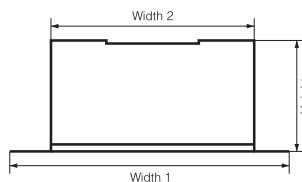

LED PROFILES S77 SERIES RECESSED MOUNTING