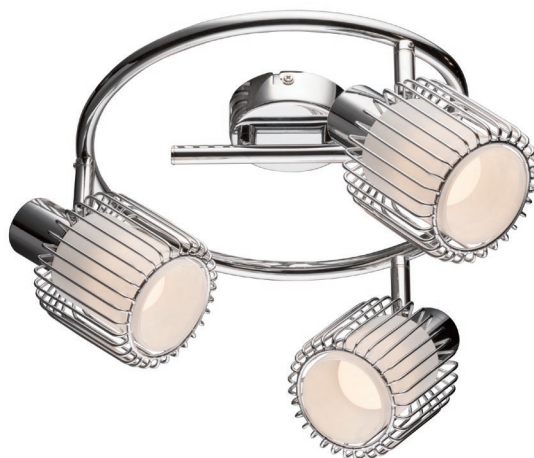

Material: Metal, Lamps Not Included

ABBY  
◆ 955ABBY1W

ABBY  
◆ 955ABBY2

ABBY  
◆ 955ABBY3

ABBY

Catalogue number	Description	Colour	Lamp holder	Width / Diameter (mm)	Length (mm)	Height (mm)	Energy class
◆ 955ABBY1W	Spot	chrome+white glass	1xE14	80		120	A++E
◆ 955ABBY2	Spot	chrome+white glass	2xE14		250	175	A++E
◆ 955ABBY3	Spot	chrome+white glass	3xE14	250		175	A++E