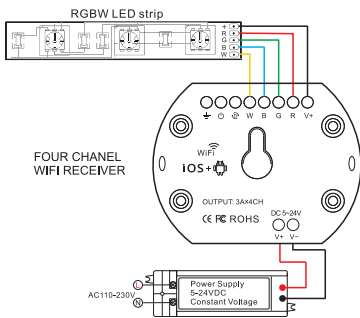

◆ 99RGBWF4

WIFI RELAY

◆ 99RWIFI

SMART HOME CONTROL

NEW ITEM

FOUR CHANEL CONSTANT VOLTAGE WIFI RECEIVER / WIFI RELAY CONTROLLER

Catalogue number	Input voltage	Output type	Output current	Output power (5V)	Output power (12V)	Output power (24V)
◆ 99RGBWF4	5-24 VDC	Constant voltage	4Channel 4 x 3A	0 - 60W	0 - 144W	0 - 288W
◆ 99RWIFI	5-24 VDC	-	-	-	-	-