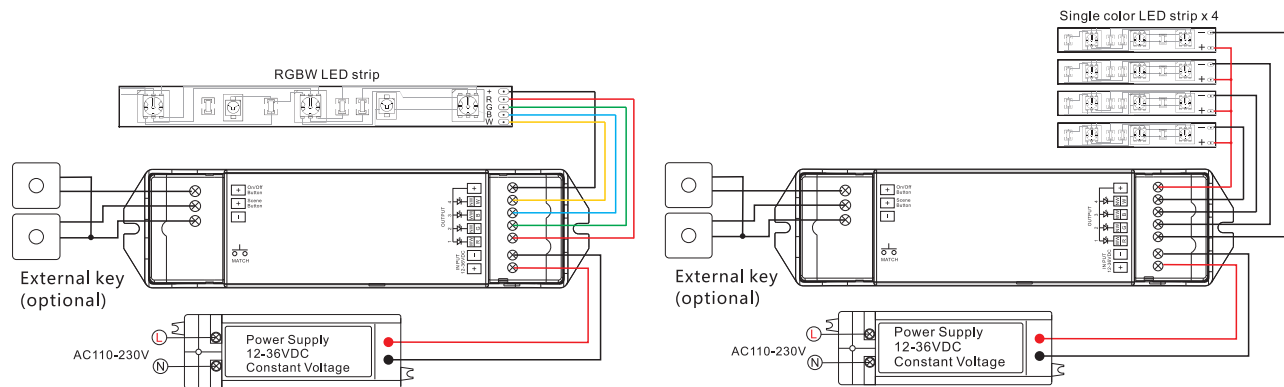

99RECEIVER1

FOUR CHANEL DIMMING RECEIVER

99RECEIVER4

NEW ITEM

ONE / FOUR CHANEL CONSTANT VOLTAGE LED DIMMING RECEIVER

Catalogue number	Input voltage	Output type	Output current	Output power (5V)	Output power (12V)	Output power (24V)	Output power (36V)
99RECEIVER1	5-36 VDC	Constant voltage	1Chanel x 8A	0-40W	0-96W	0-92W	0-288W
99RECEIVER4	12-36VDC	Constant voltage	4Chanel 4 x 5A	-	0 - 240W	0 -480W	0 - 720W