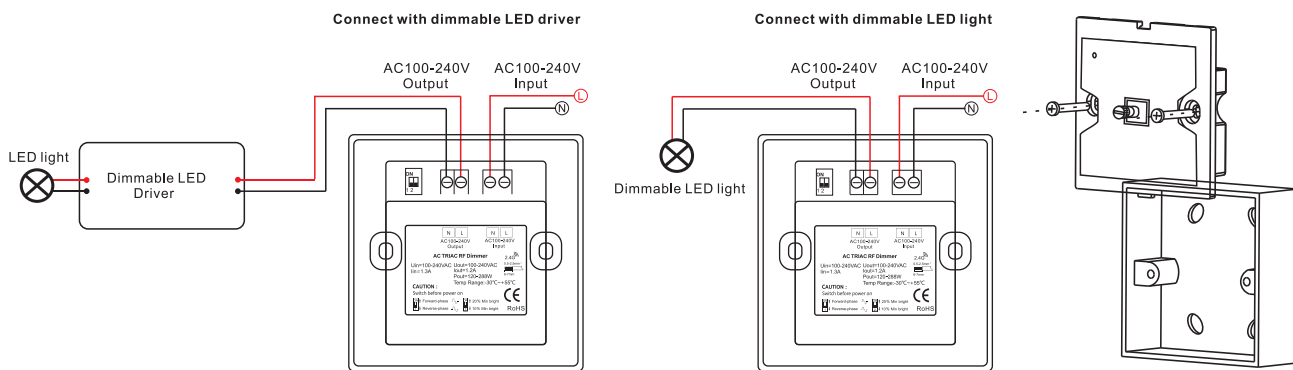

SMART HOME CONTROL

TOUCH DIMMER

◆ 99TOUCH1

ROTARY DIMMER

◆ 99DIMMERR

NEW ITEM

TOUCH AC TRIAC RF DIMMER / ROTARY AC TRIAC RF DIMMER

Catalogue number	Input voltage	Output voltage	Output current	Output power
◆ 99TOUCH1	100- 240VAC	100- 240VAC	1Chanel x 1.2A	100- 240VAC-288W
◆ 99DIMMERR	100- 240VAC	100- 240VAC	1Chanel x 1.2A	100- 240VAC-288W