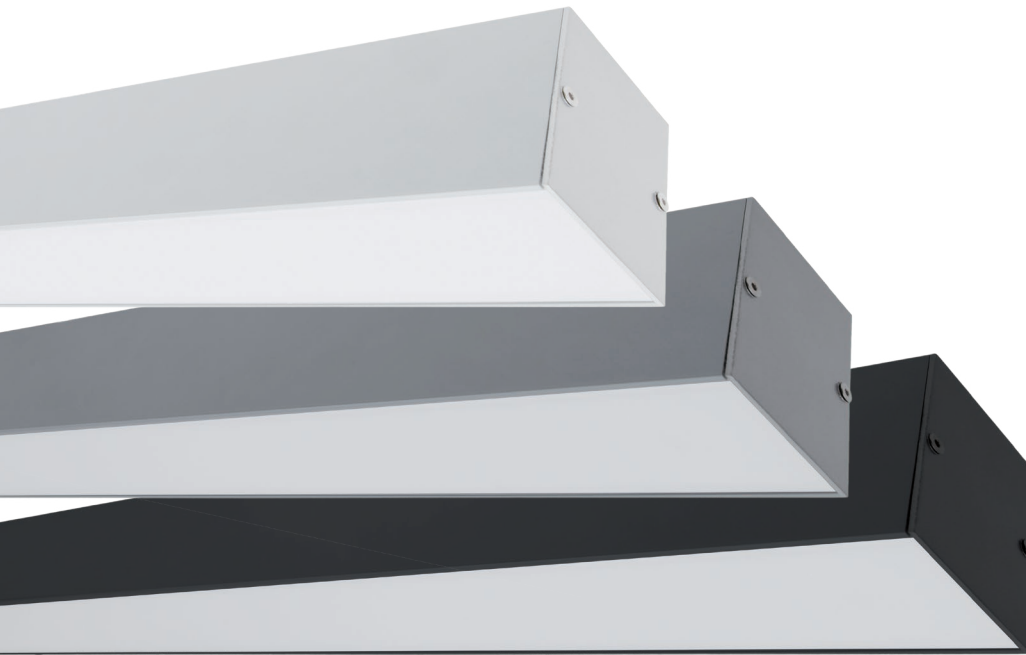

LED PROFILES S48 SERIES FOR SURFACE MOUNTING

78

LED PROFILES

LED PROFILES S48 SERIES FOR SURFACE MOUNTING

Catalogue number BLACK	Catalogue number GREY	Catalogue number WHITE	Watt (W)	Whole fixture lumens (lm)	Colour temp. (K)	Length (mm)	Height (mm)	Width (mm)	Energy class
◆ 99SM603012/BL	◆ 99SM603012/GR	◆ 99SM603012/WH	12	1140	3000	600	72	48.8	A+ A++ A
◆ 99SM604012/BL	◆ 99SM604012/GR	◆ 99SM604012/WH	12	1140	4000	600	72	48.8	A+ A++ A
◆ 99SM606512/BL	◆ 99SM606512/GR	◆ 99SM606512/WH	12	1140	6500	600	72	48.8	A+ A++ A
◆ 99SM1003020/BL	◆ 99SM1003020/GR	◆ 99SM1003020/WH	20	1900	3000	1000	72	48.8	A+ A++ A
◆ 99SM1004020/BL	◆ 99SM1004020/GR	◆ 99SM1004020/WH	20	1900	4000	1000	72	48.8	A+ A++ A
◆ 99SM1006520/BL	◆ 99SM1006520/GR	◆ 99SM1006520/WH	20	1900	6500	1000	72	48.8	A+ A++ A
◆ 99SM1203024/BL	◆ 99SM1203024/GR	◆ 99SM1203024/WH	24	2280	3000	1200	72	48.8	A+ A++ A
◆ 99SM1204024/BL	◆ 99SM1204024/GR	◆ 99SM1204024/WH	24	2280	4000	1200	72	48.8	A+ A++ A
◆ 99SM1206524/BL	◆ 99SM1206524/GR	◆ 99SM1206524/WH	24	2280	6500	1200	72	48.8	A+ A++ A
◆ 99SM1503032/BL	◆ 99SM1503032/GR	◆ 99SM1503032/WH	32	3040	3000	1500	72	48.8	A+ A++ A
◆ 99SM1504032/BL	◆ 99SM1504032/GR	◆ 99SM1504032/WH	32	3040	4000	1500	72	48.8	A+ A++ A
◆ 99SM1506532/BL	◆ 99SM1506532/GR	◆ 99SM1506532/WH	32	3040	6500	1500	72	48.8	A+ A++ A
◆ 99SM1703036/BL	◆ 99SM1703036/GR	◆ 99SM1703036/WH	36	3420	3000	1700	72	48.8	A+ A++ A
◆ 99SM1704036/BL	◆ 99SM1704036/GR	◆ 99SM1704036/WH	36	3420	4000	1700	72	48.8	A+ A++ A
◆ 99SM1706536/BL	◆ 99SM1706536/GR	◆ 99SM1706536/WH	36	3420	6500	1700	72	48.8	A+ A++ A

INSTALLATION ACCESSORIES FOR LED PROFILES

- **Connector**
  Catalogue number: **99ACC50**
- **Suspension wire**
  Catalogue number: **99ACC51**
- **Suspension wire with console**
  Catalogue number: **99ACC52**

Body: aluminium | Reflector: polycarbonate (PC)