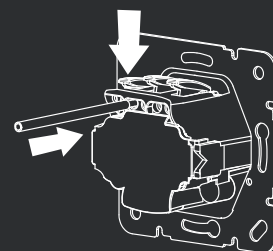

screwless type socket