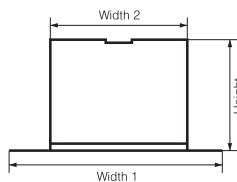

INSTALLATION ACCESSORIES FOR LED PROFILES
Clips for mounting on plasterboard
Catalogue number: 99ACC53