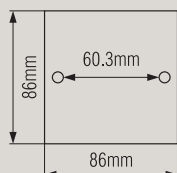

Dimensions of console box for Switches and sockets LONDON series