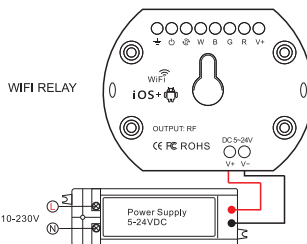

◆ 99RGBWF4

WIFI RELAY

◆ 99RWIFI

SMART HOME CONTROL

NEW ITEM

FOUR CHANEL CONSTANT VOLTAGE WIFI RECEIVER / WIFI RELAY CONTROLLER

Catalogue number	Input voltage	Output type	Output current	Output power (5V)	Output power (12V)	Output power (24V)
◆ 99RGBWF4	5-24 VDC	Constant voltage	4Channel 4 x 3A	0 - 60W	0 - 144W	0 - 288W
◆ 99RWIFI	5-24 VDC	-	-	-	-	-