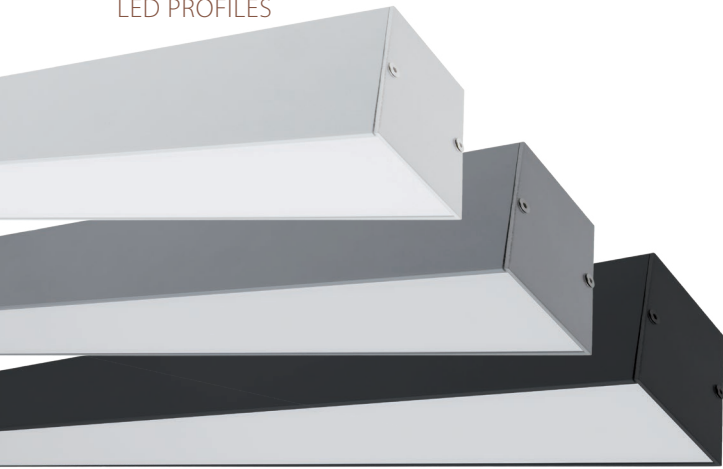

INSTALLATION ACCESSORIES FOR LED PROFILES  
Clips for mounting on plasterboard  
Catalogue number: 99ACC53

Body: aluminium | Reflector: polycarbonate (PC) | Clamps: inox

LED PROFILES S77 SERIES FOR SURFACE MOUNTING