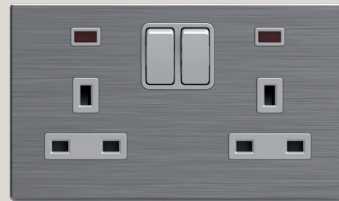

◆ 190939

SWITCHES AND SOCKETS

LONDON

FUNCTIONAL PART PLUS PANEL "LONDON" SERIES

Catalogue number	Type	Material	Colour	Rated current In (A)
◆ 190931	1 gang single pole switched British standard socket	stainless steel	stainless steel	13A
◆ 190933	1 gang single pole switched British standard socket with neon	stainless steel	stainless steel	13A
◆ 190937	2 gang single pole switched British standard socket	stainless steel	stainless steel	13A
◆ 190939	2 gang single pole switched British standard socket with neon	stainless steel	stainless steel	13A
◆ 190943	1 gang TV socket	stainless steel	stainless steel	
◆ 190944	2 gang TV socket	stainless steel	stainless steel	
◆ 190945	"1 gang TV satellite socket (45 degree)"	stainless steel	stainless steel	
◆ 190946	"2 gang TV satellite socket (45 degree)"	stainless steel	stainless steel