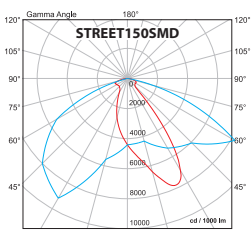

STREET POLE JOINT
Diam.: 60mm
Colour body: grey
Size (mm): Diameter 60 / Width 150 / Height 250
Catalogue number: 98POLE60
Packing (pcs): 1