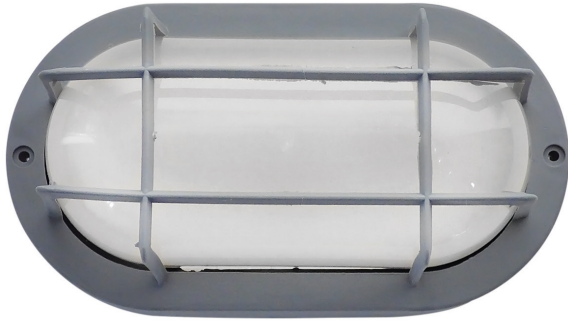

HERONIA LIGHTING
OUTDOOR & INDOOR LIGHTING
Seira LUISA (plastic)

SLP-400 GREY
13-0011
H11 x 20,5 x 10,5 cm
E/27 max 11w LED ή EL
IP 23